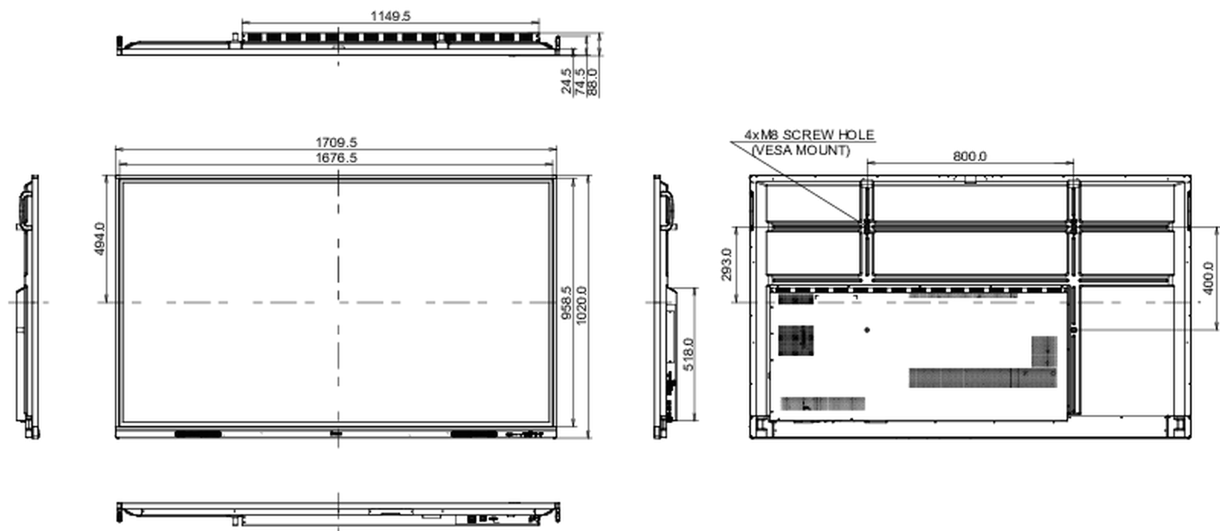

09 ODRŽIVOST

Propisi

CB, CE, TÜV-Bauart, EAC, RoHS podrška, ErP, WEEE, REACH (RoHS)

REACH SVHC

iznad 0.1%: Olova

10 DIMENZIJE / TEŽINA

Dimenzije proizvoda Š x V x D

1709.5 x 1020 x 88mm

Dimenzije kutije Š x V x D

1863 x 1140 x 225mm

Težina (bez kutije)

47.3kg

Težina (sa kutijom)

60.6kg

EAN kod

4948570123704

All trademarks and registered trademarks acknowledged. E & O E. Specification subject to change without notice. All LCD's comply with ISO-9241-307:2008 in connection with pixel defects.

© IYAMA CORPORATION. ALL RIGHTS RESERVED