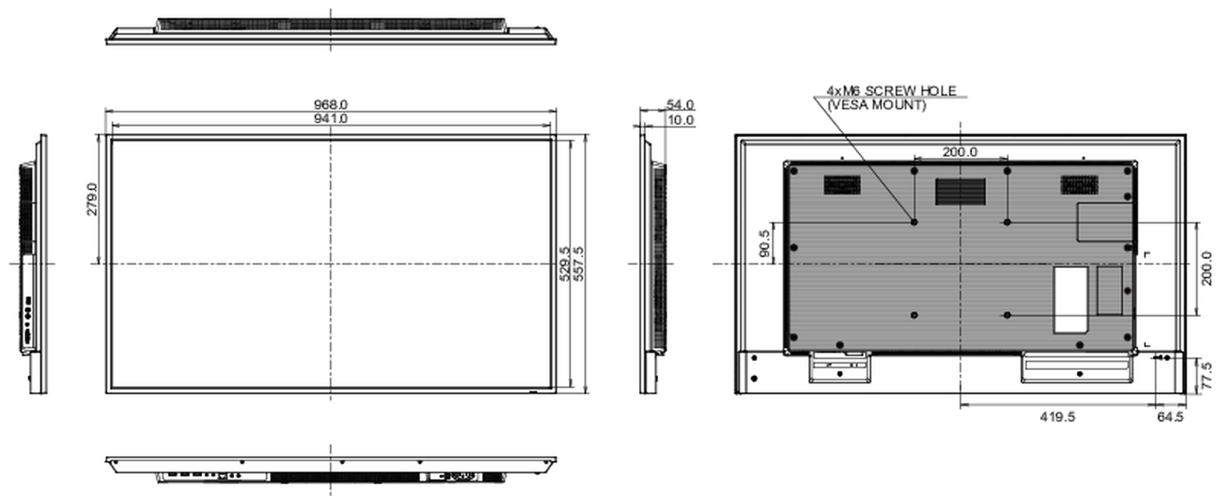

Producto dimensiones W x H x D	968 x 557.5 x 54mm
Dimensiones de la caja (ancho x alto x fondo)	1075 x 683 x 127mm
Peso (sin caja)	8.4kg
Peso (con caja)	12.3kg
Código EAN	4948570123513

All trademarks and registered trademarks acknowledged. E & O E. Specification subject to change without notice. All LCD's comply with ISO-9241-307:2008 in connection with pixel defects.