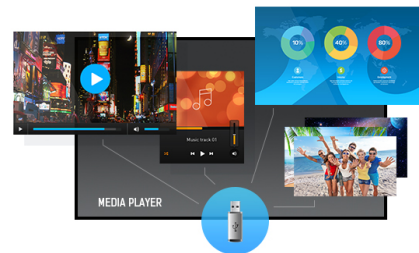

43" Full HD professional large format display with USB media playback

Set in a slim bezel, the iiyama LE4341S is a professional digital signage display offering 18/7 operating time and landscape orientation.

This Full HD and fanless IPS display guarantees great viewing from all angles, high brightness and exceptional colour clarity. With the built-in media player you can play your favourite music and show your most beautiful videos, photos and images directly on screen.