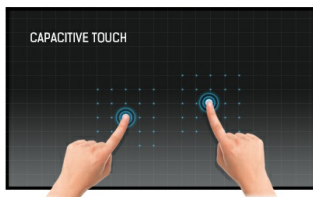

21.5" Full HD PCAP 10pt interactive Touch Panel PC with Android OS and edge-to-edge glass design

The ProLite TW2223AS-B2 interactive Touch Panel PC with an elegant edge-to-edge glass design is a perfect choice for high-use environments. This monitor can operate 24/7 in landscape, portrait and face-up orientation. Thanks to the pre-installed Android 12 operating system it is possible to easily customize the monitor by installing applications directly to it. In combination with the 32GB storage, Wi-Fi connection, LAN (RJ45) and Bluetooth connectors, it makes the monitor especially suited for POS systems or information points in retail shops to educate customers about your products, as well as virtually limitless smart home applications.

Touch technology - Capacitive

This technology uses a sensor-grid of micro-fine wires integrated into the glass that covers the screen. Touch is detected because electrical characteristics of the sensor grid change when human finger is placed on the glass. Thanks to the glass overlay this technology is highly durable, and the touch function remains unaffected even if the glass is scratched. It offers perfect picture performance and will work with human finger (also latex gloved) and stylus-pen.

Android OS

Thanks to Android OS, you can easily customize the display to your needs by installing applications directly to it.

01 DISPLAY CHARACTERISTICS

Design	Edge to edge glass
Diagonal	21.5", 54.6cm
Panel	VA
Native resolution	1920 x 1080 (2 megapixel HD)
Aspect ratio	16:9
Panel brightness	400 cd/m ²
Brightness	345 cd/m ² with touch
Light transmittance	85%
Static contrast	3000:1 with touch
Response time (GTG)	18ms
Viewing zone	horizontal/vertical: 178°/178°, right/left: 89°/89°, up/down: 89°/89°
Colour support	16.7mln
Horizontal Sync	30. - 84.kHz
Viewable area W x H	478 x 269.5mm, 18.8 x 11.8"
Pixel pitch	0.248mm
Bezel colour and finish	black, matte