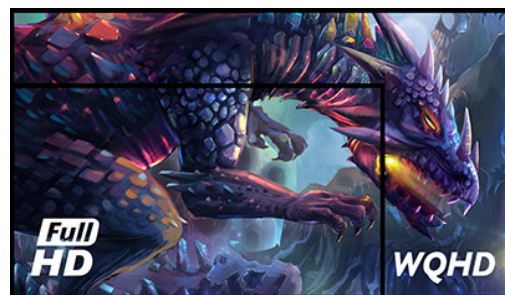

Unleash your full gaming potential with the Fast IPS G2770QSU Red Eagle

Gain the competitive edge you need to unlock your full gaming potential with the 27" G2770QSU monitor with WQHD (2560x1440) resolution. Featuring an ultra-fast 0.2ms MPRT and a 180Hz refresh rate, this monitor ensures smooth gameplay. Armed with Adaptive Sync you can make split second decisions and forget about ghosting effects or smearing issues. The ability to adjust brightness and the dark shades with the Black Tuner delivers greater viewing performance in shadowed areas and the IPS panel technology guarantees superb image quality.

WQHD

With the 2560x1440 WQHD resolution offering 77% more on-screen space than a standard 1920x1080 full HD monitor, nothing skips your attention.

01 DISPLAY CHARACTERISTICS

Diagonal	27"
Panel	Fast IPS
Native resolution	2560 x 1440 @180Hz (3.7 megapixel WQHD, DisplayPort)
Aspect ratio	16:9
Panel brightness	400 cd/m ²
Static contrast	1200:1
Advanced contrast	80M:1
Response time (MPRT)	0.2ms
Viewing zone	horizontal/vertical: 178°/178°, right/left: 89°/89°, up/down: 89°/89°
Colour support	16.7mIn 8bit
Horizontal Sync	30 - 217.4kHz
Viewable area W x H	596.7 x 335.7mm, 20.7 x 11.7"
Pixel pitch	0.233mm
Colour	matte, black