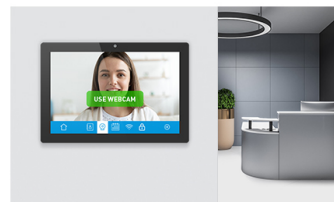

10.1” PCAP 10pt Touchscreen with Android and Power over Ethernet Technology

The ProLite TW1023ASC-B2P touch panel PC is a perfect choice for high-use environments such as retail, interactive POS, information desks or hospitality applications. Thanks to the pre-installed Android operating system, it is possible to easily customize the monitor by installing applications directly to it.

The Power over Ethernet technology (POE) allows to provide both data connection and power by a single cable, simplifying all installations. This monitor can operate in landscape, portrait or face-up orientation. Together with the built-in camera, microphone and speakers it offers limitless, interactive installation possibilities.

Built-in webcam, microphone & speakers

Making the screen a perfect solution for semi or fully automated reception solutions allowing businesses to track and manage visitor traffic at the front desk lobby without compromising on the safety and security of your staff, visitors and company assets.