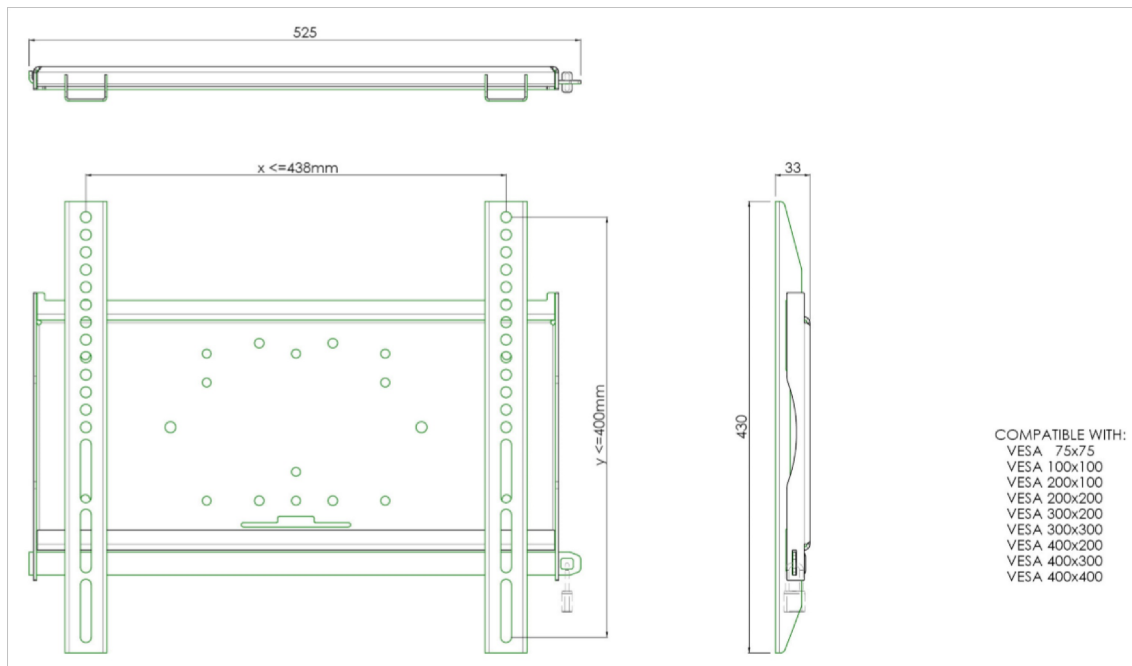

Universal wall mount, max 438x400mm. 125kg

All universal wall mounts are VESA compatible. Besides wall mounting, all our wall mounts can be used for ceiling mounting in combination with a tube set and for floor mounting (using coupling bolts) together with a stand. The mounts include fastening material to secure the mount to the display. Furthermore they include a safety bar or fixation, offering you protection from theft; a padlock is to be added separately.

01 DIMENSIONS / WEIGHT

EAN code

4948570031467

All trademarks and registered trademarks acknowledged. E & O E. Specification subject to change without notice. All LCD's comply with ISO-9241-307:2008 in connection with pixel defects.