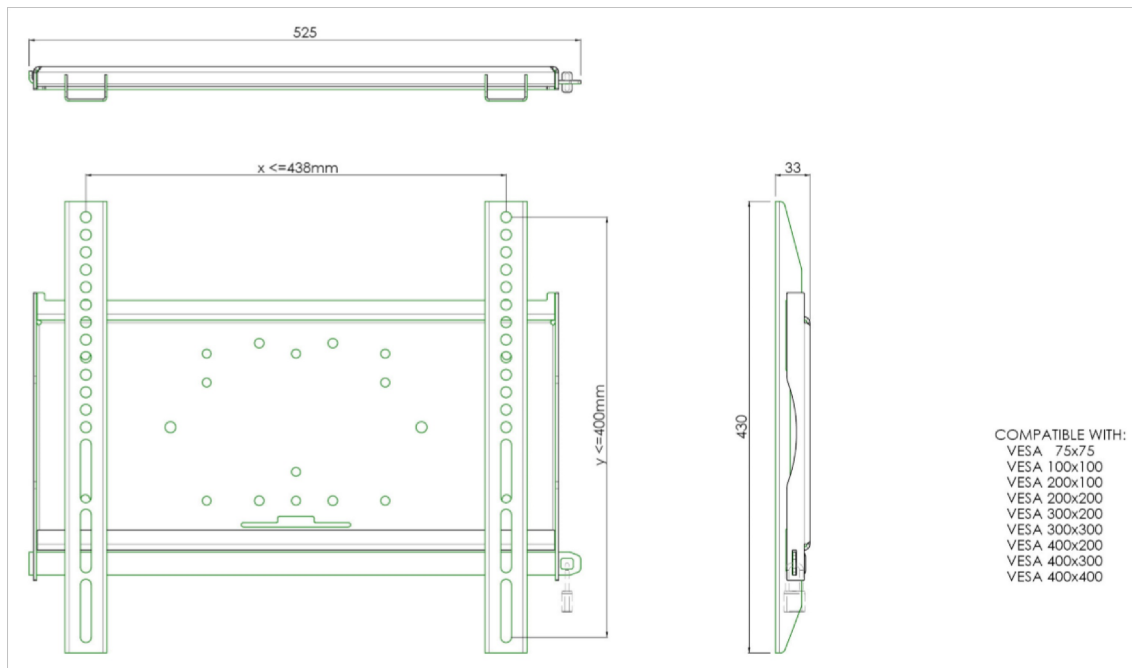

Universal wall mount, max 438x400mm. 125kg

All universal wall mounts are VESA compatible. Besides wall mounting, all our wall mounts can be used for ceiling mounting in combination with a tube set and for floor mounting (using coupling bolts) together with a stand. The mounts include fastening material to secure the mount to the display. Furthermore they include a safety bar or fixation, offering you protection from theft; a padlock is to be added separately.

01 MÉRETEK / SÚLY

EAN kód

4948570031467

All trademarks and registered trademarks acknowledged. E & O E. Specification subject to change without notice. All LCD's comply with ISO-9241-307:2008 in connection with pixel defects.