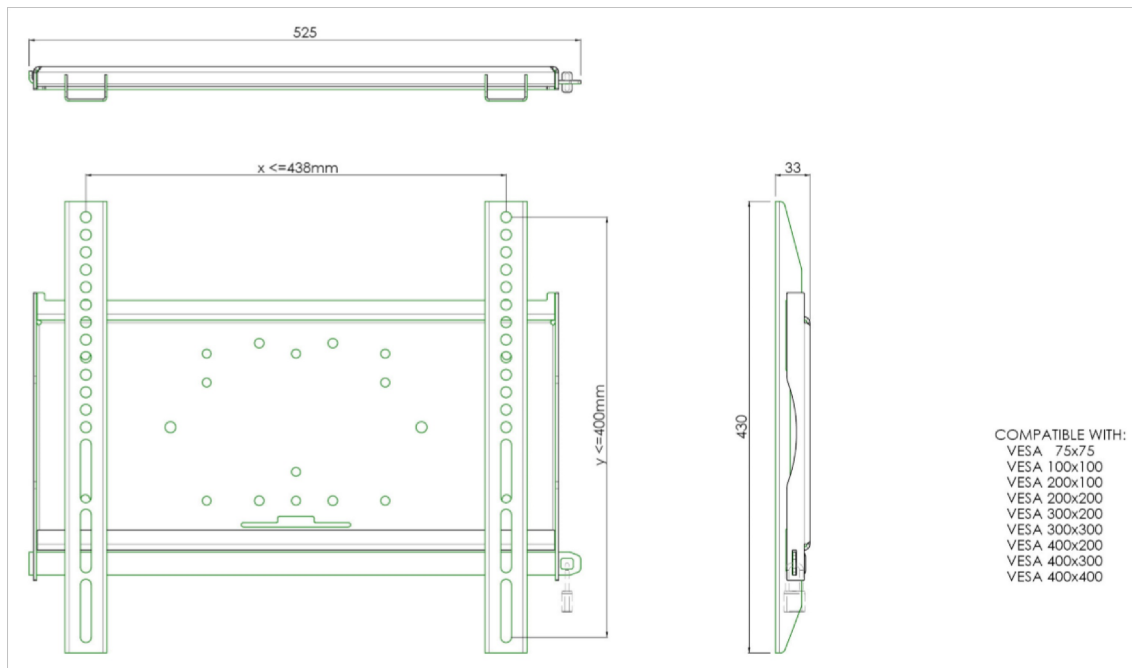

Universal wall mount, max 438x400mm. 125kg

All universal wall mounts are VESA compatible. Besides wall mounting, all our wall mounts can be used for ceiling mounting in combination with a tube set and for floor mounting (using coupling bolts) together with a stand. The mounts include fastening material to secure the mount to the display. Furthermore they include a safety bar or fixation, offering you protection from theft; a padlock is to be added separately.

01 DIMENSIONI / PESO

EAN code

4948570031467

Tutti i marchi e i marchi registrati citati. E & O E. Specifiche soggette a modifiche senza preavviso. Tutti i display LCD è conforme alla norma ISO-9241-307:2008 in connessione con difetti dei pixel.