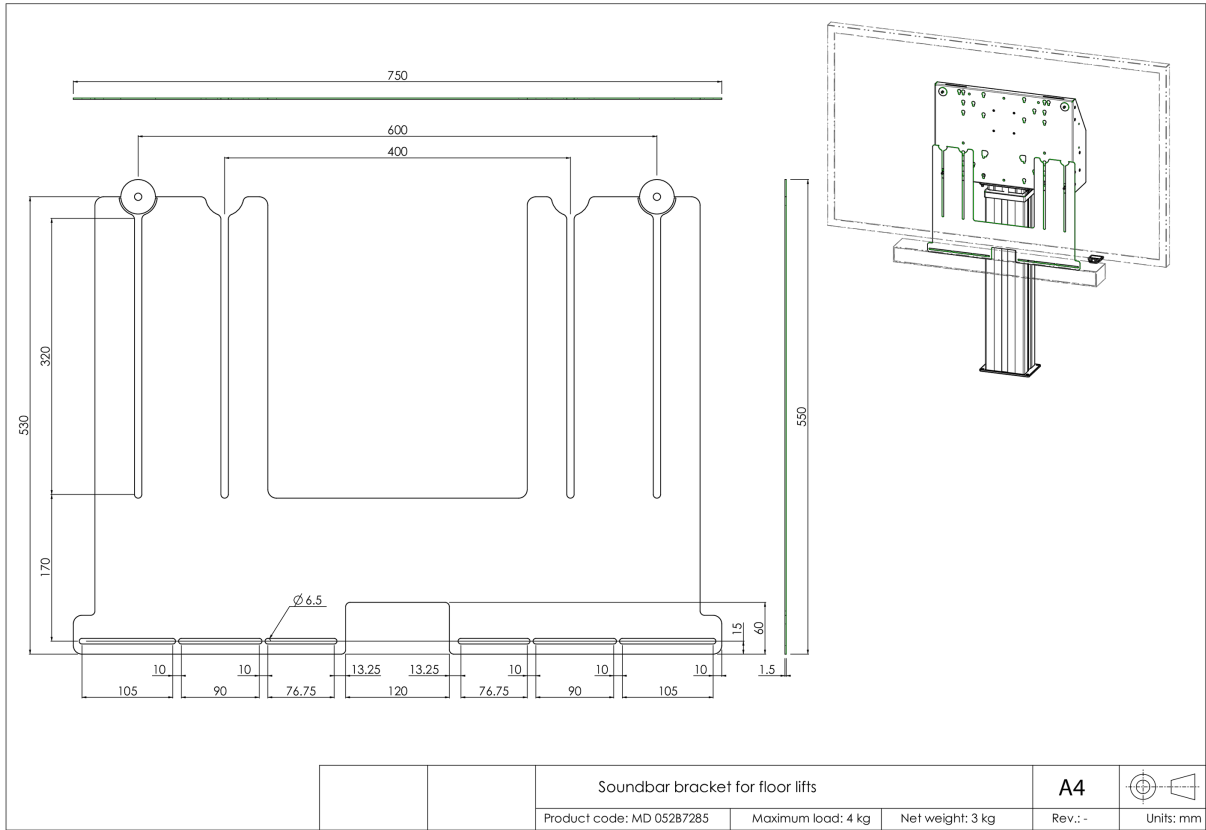

The bracket has a VESA width of 400/600. Max. distance between center lower VESA mounting holes and center soundbar mounting holes is 515mm. The bracket can be used in combination with an adapter set for displays with a larger VESA mounting pattern. Works with most soundbars.

01 TECHNIKAI PARAMÉTEREK

Típus	Floor lift accessory
Képernyők száma	1
Képernyő mérete	32" - 86"
Maximális teherbírás	4kg / monitor

02 MÉRETEK / SÚLY

Termék méretei Sz x H x M

750 x 530 x 1.5mm

Súly (doboz nélkül)

4kg

Súly (dobozzal)

5kg

EAN kód

4948570032297

All trademarks and registered trademarks acknowledged. E & O E. Specification subject to change without notice. All LCD's comply with ISO-9241-307:2008 in connection with pixel defects.