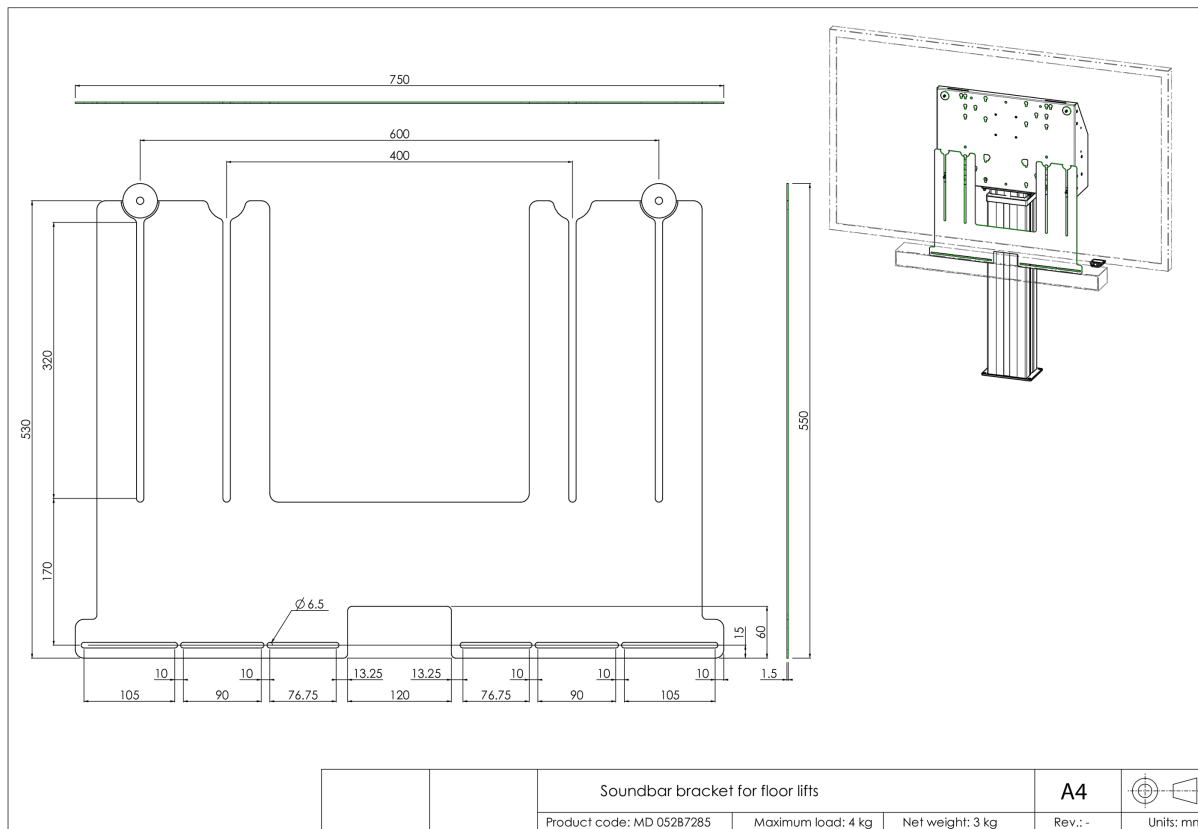

Universal soundbar bracket for floor lifts and wall mounts

Upgrade the audio of your iiyama floor lift/ wall mounted large format display with this universal soundbar bracket and enjoy a better sound. The soundbar bracket allows you to install and use a soundbar below the display on our (height-adjustable) floor lifts and wall mounts. The soundbar bracket is mounted in between the back plate and the display using the display's lower VESA mounting bolts.

The bracket has a VESA width of 400/600. Max. distance between center lower VESA mounting holes and center soundbar mounting holes is 515mm. The bracket can be used in combination with an adapter set for displays with a larger VESA mounting pattern. Works with most soundbars.

01 TECHNIKAI PARAMÉTEREK

Típus	Floor lift accessory
Képernyők száma	1
Képernyő mérete	32" - 86"
Maximális teherbírás	4kg / monitor

02 MÉRETEK / SÚLY

Termék méretei Sz x H x M

750 x 530 x 1.5mm

Súly (doboz nélkül)

4kg

Súly (dobozzal)

5kg

EAN kód

4948570032297

All trademarks and registered trademarks acknowledged. E & O E. Specification subject to change without notice. All LCD's comply with ISO-9241-307:2008 in connection with pixel defects.