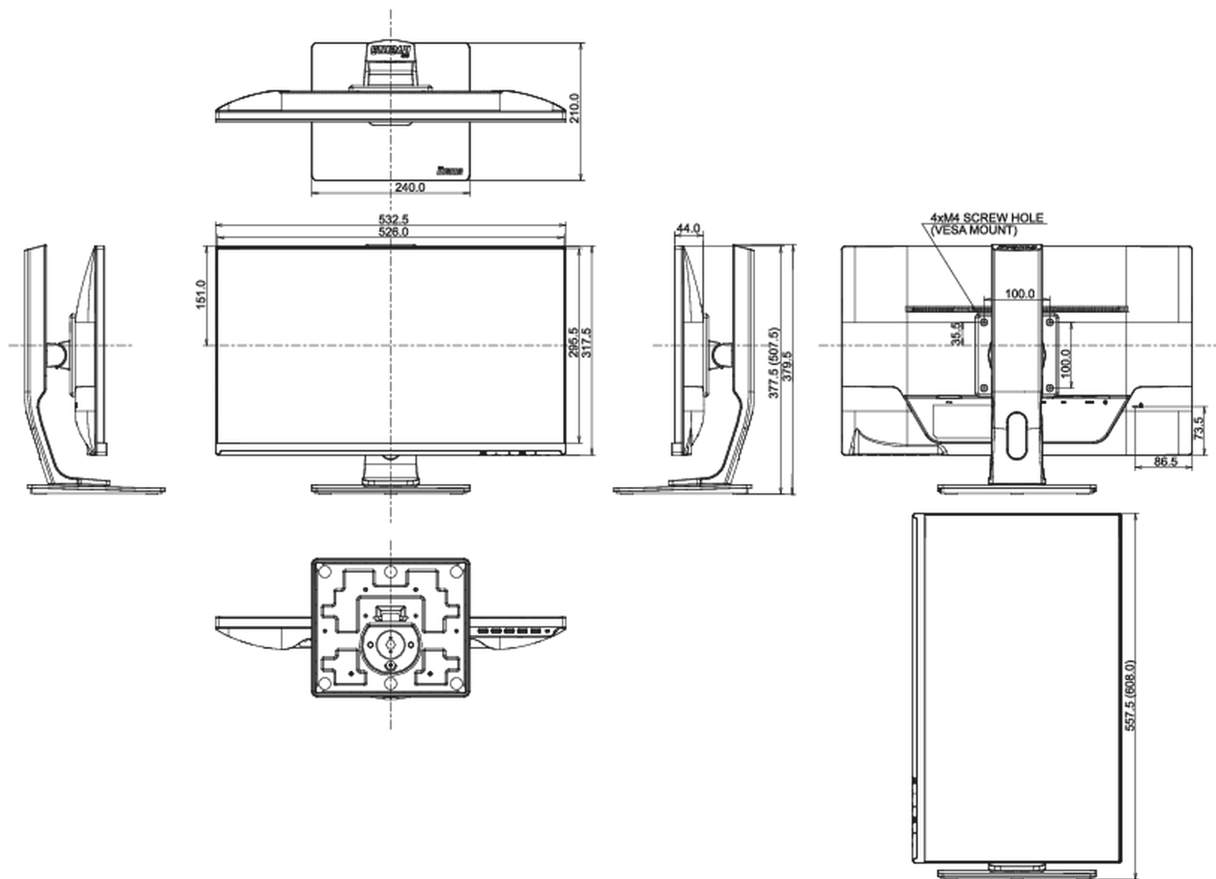

## 08 DIMENZIJE / TEŽINA

Dimenzije proizvoda Š x V x D	532.5 x 377.5 (507.5) x 210mm
Težina (bez kutije)	5.3kg
EAN kod	4948570113057

All trademarks and registered trademarks acknowledged. E & O E. Specification subject to change without notice. All LCD's comply with ISO-9241-307:2008 in connection with pixel defects.