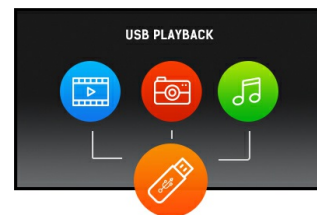

USB Playback

The monitor supports playback of presentations, video and almost any type of content stored on the USB device or internal memory.