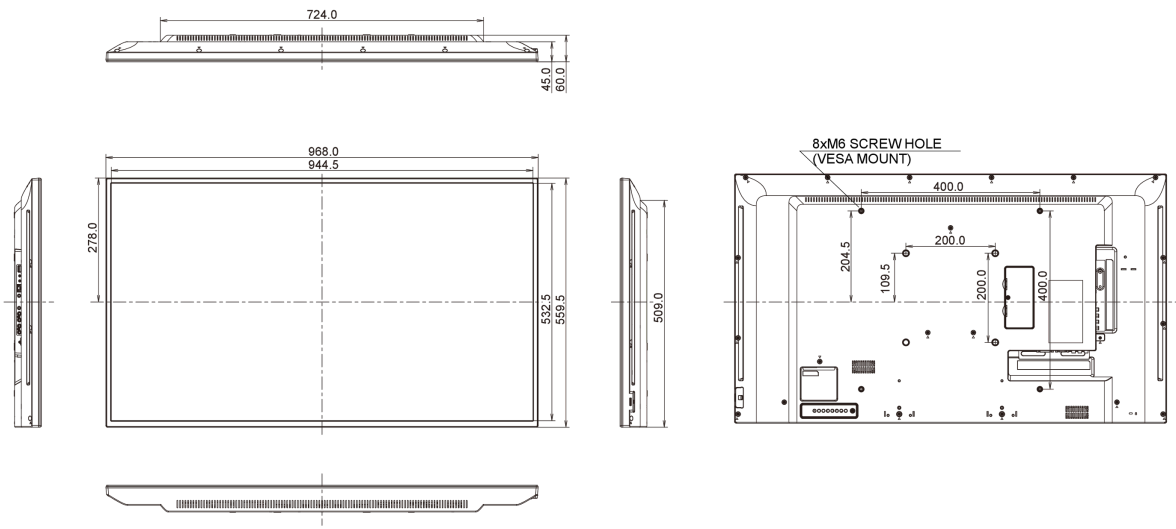

09 DIMENSIONS / WEIGHT

Product dimensions W x H x D	968 x 559.5 x 61mm
Box dimensions W x H x D	1070 x 696 x 159mm
Weight (without box)	8.7kg
Weight (with box)	10.75kg
EAN code	4948570114184

All trademarks and registered trademarks acknowledged. E & O E. Specification subject to change without notice. All LCD's comply with ISO-9241-307:2008 in connection with pixel defects.