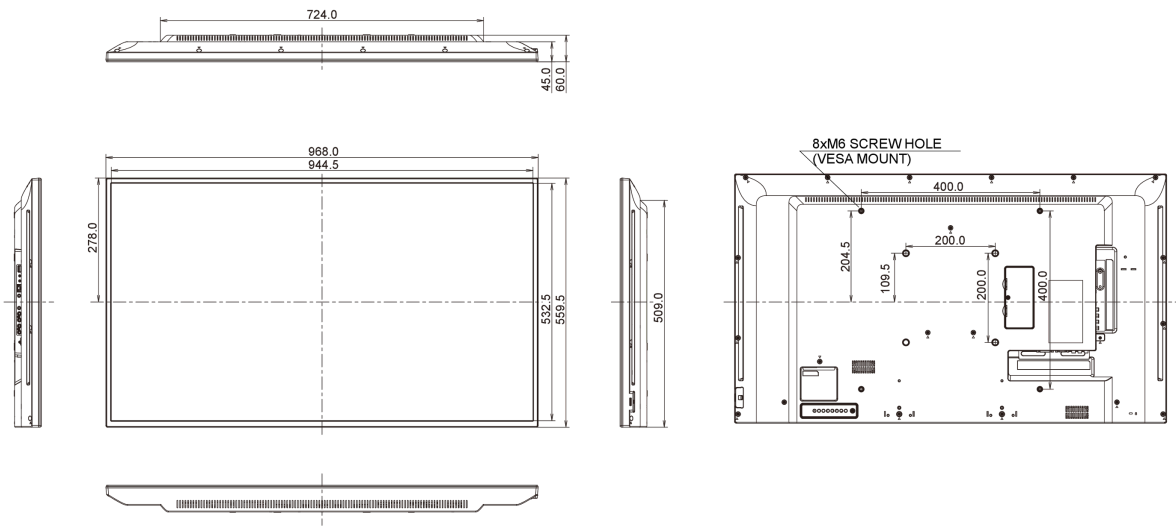

Producto dimensiones W x H x D	968 x 559.5 x 61mm
Dimensiones de la caja (ancho x alto x fondo)	1070 x 696 x 159mm
Peso (sin caja)	8.7kg
Peso (con caja)	10.75kg
Código EAN	4948570114184

All trademarks and registered trademarks acknowledged. E & O E. Specification subject to change without notice. All LCD's comply with ISO-9241-307:2008 in connection with pixel defects.