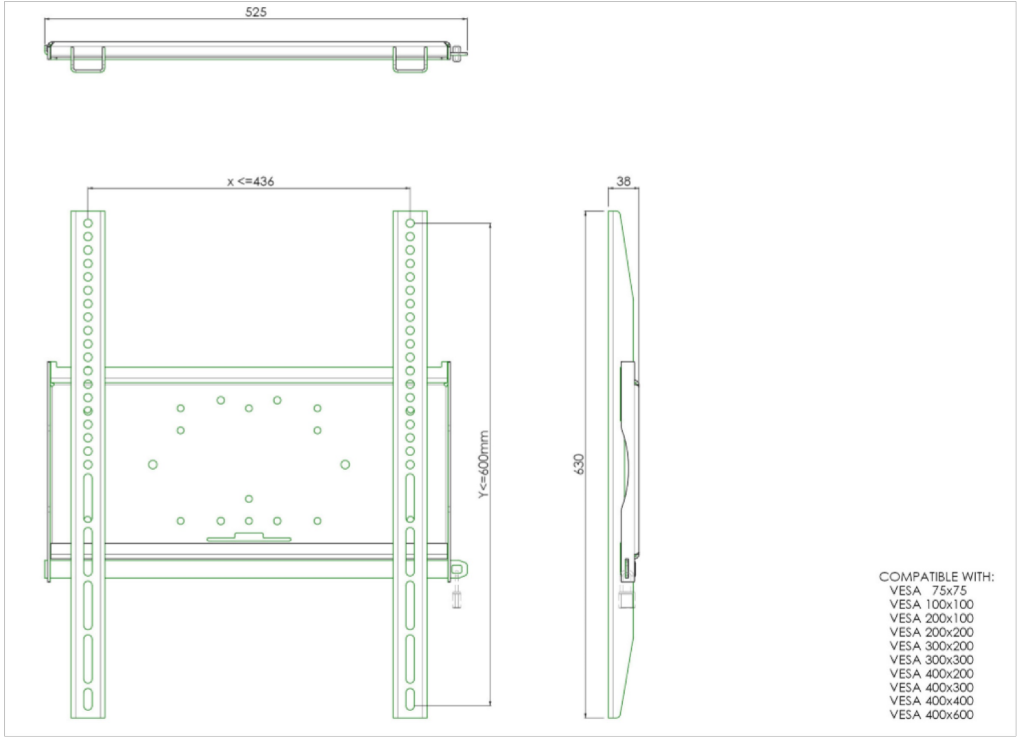

### Universal wall mount, max 436x600mm. 125kg

The MD 052B1010 is a wall mount with longer brackets (63cm) which makes it ideally suitable for mounting small to medium sized large format displays in portrait orientation. Included with the wall mount is a special safety bar to securely fasten your display. Padlock not included. All universal wall mounts are VESA compatible and come with fastening materials necessary to secure the mount to the display. Besides wall mounting, our wall mounts can be used for ceiling mounting in combination with a tube set, and directly fastened to the stand thanks to its 170 x 140 mm mounting pattern.

#### 01 TECHNICAL SPECIFICATION

Type	wall mount
Number of screens	1
VESA maximum	400 x 600mm

All trademarks and registered trademarks acknowledged. E & O E. Specification subject to change without notice. All LCD's comply with ISO-9241-307:2008 in connection with pixel defects.