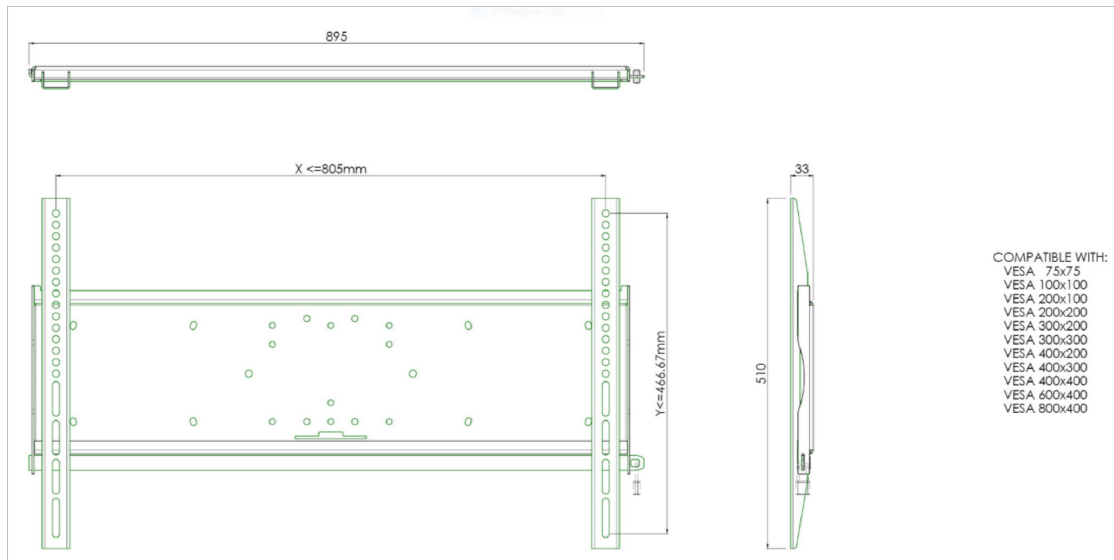

Universal wall mount, max 805x466mm. 125kg

All universal wall mounts are VESA compatible. Besides wall mounting, our wall mounts can be used for ceiling mounting in combination with a tube set, and directly fastened to the stands thanks to its 170 x 140 mm mounting pattern. The mounts include fastening material to secure the mount to the display. Furthermore they include a safety bar or fixation, offering you protection from theft; a padlock is to be added separately.

01 TECHNICAL SPECIFICATION

VESA minimum	75 x 75mm
VESA maximum	800 x 400mm

All trademarks and registered trademarks acknowledged. E & O E. Specification subject to change without notice. All LCD's comply with ISO-9241-307:2008 in connection with pixel defects.