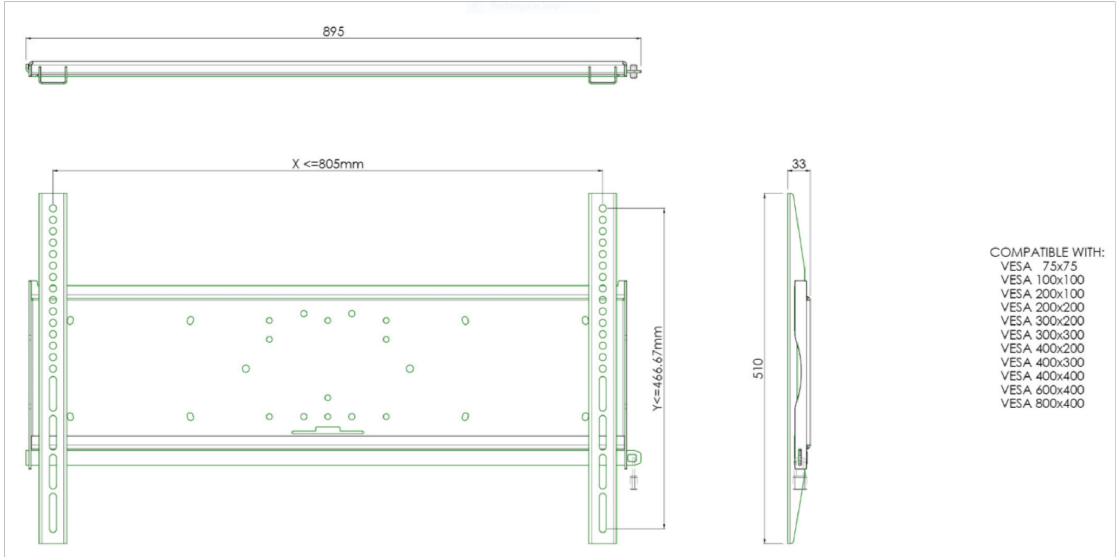

### Universal wall mount, max 805x466mm. 125kg

All universal wall mounts are VESA compatible. Besides wall mounting, our wall mounts can be used for ceiling mounting in combination with a tube set, and directly fastened to the stands thanks to its 170 x 140 mm mounting pattern. The mounts include fastening material to secure the mount to the display. Furthermore they include a safety bar or fixation, offering you protection from theft; a padlock is to be added separately.

#### 01 TECHNIKAI PARAMÉTEREK

VESA minimum	75 x 75mm
VESA maximum	800 x 400mm

All trademarks and registered trademarks acknowledged. E & O E. Specification subject to change without notice. All LCD's comply with ISO-9241-307:2008 in connection with pixel defects.