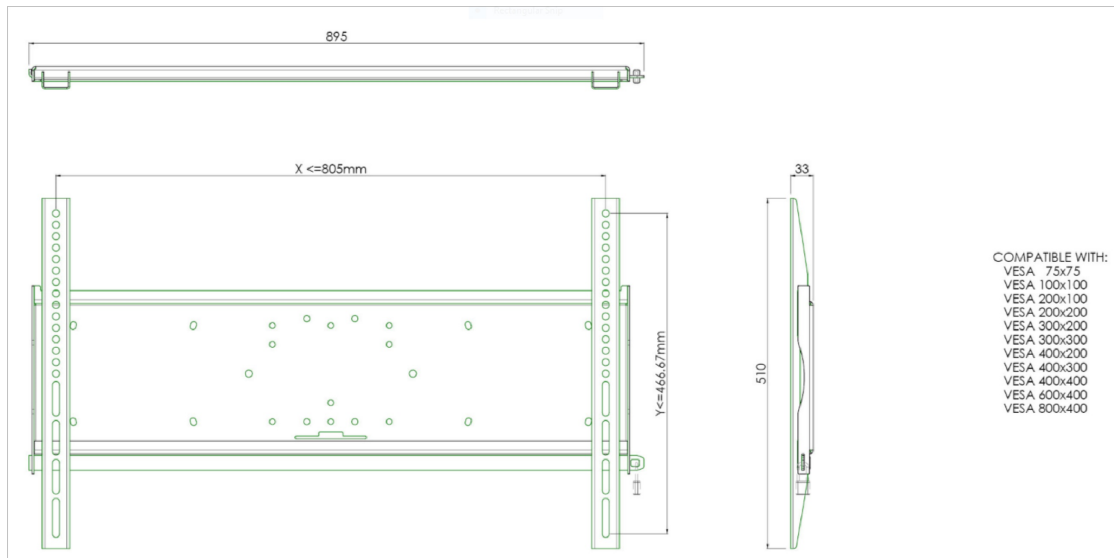

### Universal wall mount, max 805x466mm. 125kg

All universal wall mounts are VESA compatible. Besides wall mounting, our wall mounts can be used for ceiling mounting in combination with a tube set, and directly fastened to the stands thanks to its 170 x 140 mm mounting pattern. The mounts include fastening material to secure the mount to the display. Furthermore they include a safety bar or fixation, offering you protection from theft; a padlock is to be added separately.

#### 01 SPECIFICHE TECNICHE

VESA minimo	75 x 75mm
VESA massimo	800 x 400mm

*Tutti i marchi e i marchi registrati citati. E & O E. Specifiche soggette a modifiche senza preavviso. Tutti i display LCD è conforme alla norma ISO-9241-307:2008 in connessione con difetti dei pixel.*