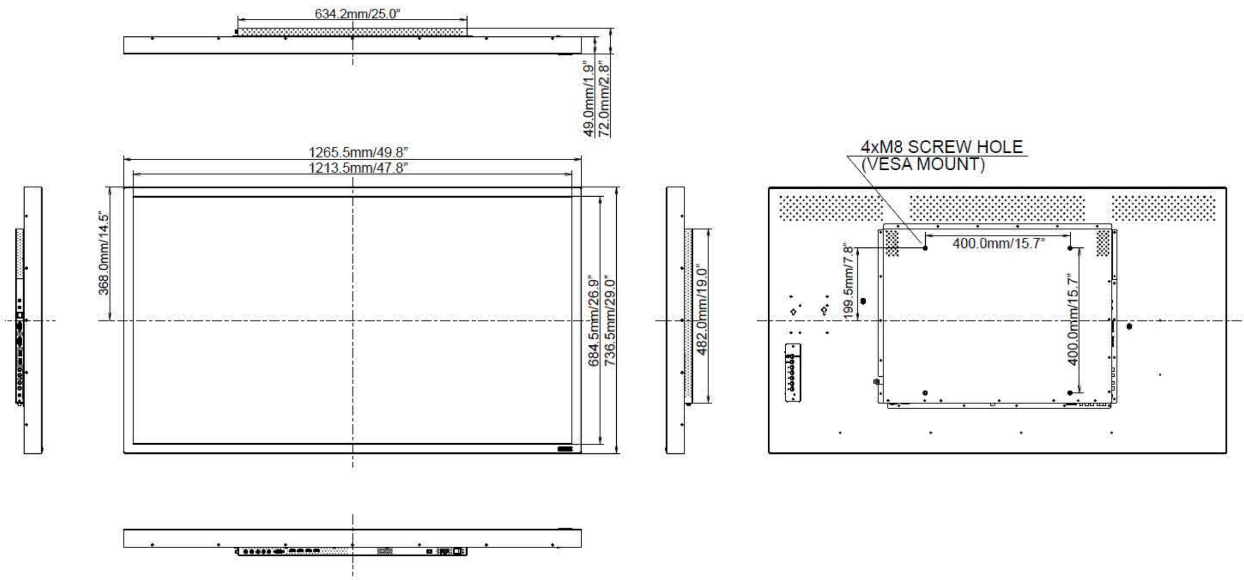

10 DIMENZIJE / TEŽINA

Dimenzije proizvoda Š x V x D	1265.6 x 736.5 x 72mm
Težina (bez kutije)	37.5kg
EAN kod	4948570114733

All trademarks and registered trademarks acknowledged. E & O E. Specification subject to change without notice. All LCD's comply with ISO-9241-307:2008 in connection with pixel defects.