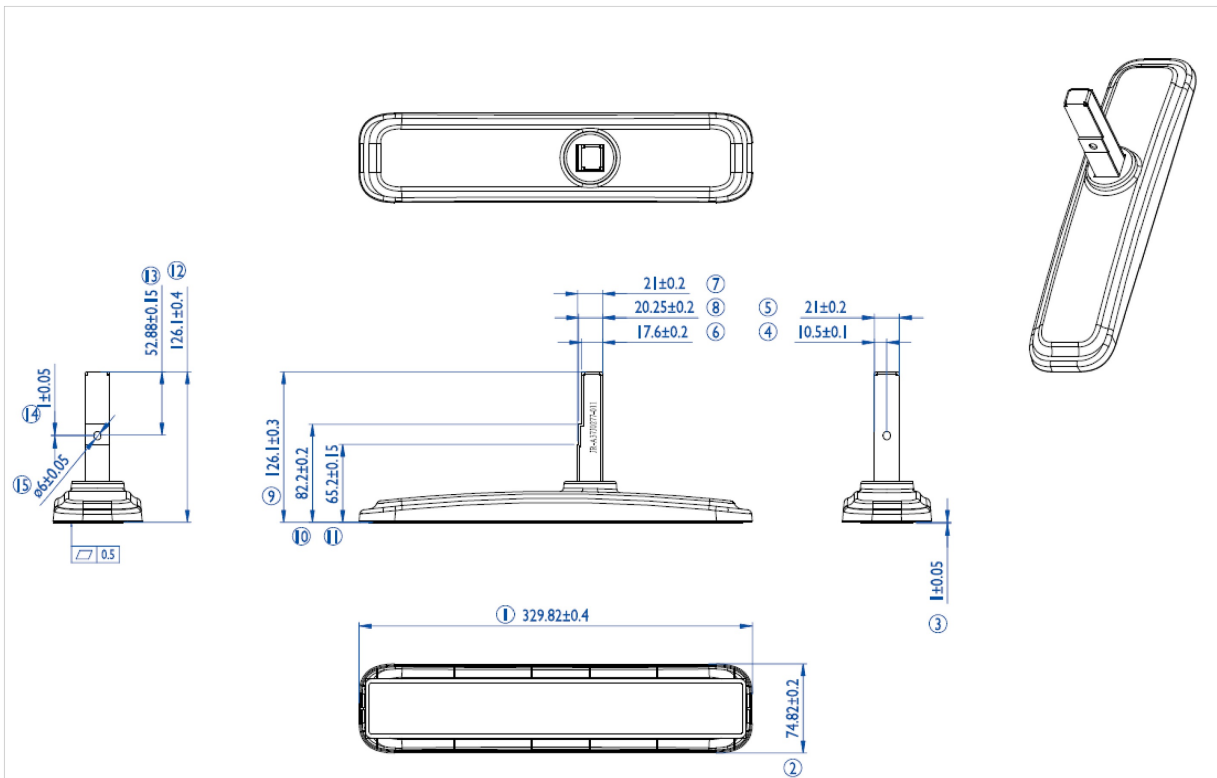

### iiyama desk stands for LFD's up to 55"

Stylish solution for the iiyama large format displays. Easy mounting system for easy installation and stable mounting.

Suitable for the [ProLite LE4340S-B1](#), [LE4840S-B1](#), [LE5540S-B1](#), [LH4281S-B1](#), [LH4981S-B1](#), [LH5581S-B1](#), [LH4282SB-B1](#), [LH4982SB-B1](#), [LH5582SB-B1](#), [LE4340UHS-B1](#), [LE5040UHS-B1](#) & [LE5540UHS-B1](#)

#### 01 TECHNICAL SPECIFICATION

Type	Desk stand
Number of screens	1
Screen size	43" - 55"

## 02 DIMENSIONS / WEIGHT

EAN code

4948570031856

*All trademarks and registered trademarks acknowledged. E & O E. Specification subject to change without notice. All LCD's comply with ISO-9241-307:2008 in connection with pixel defects.*