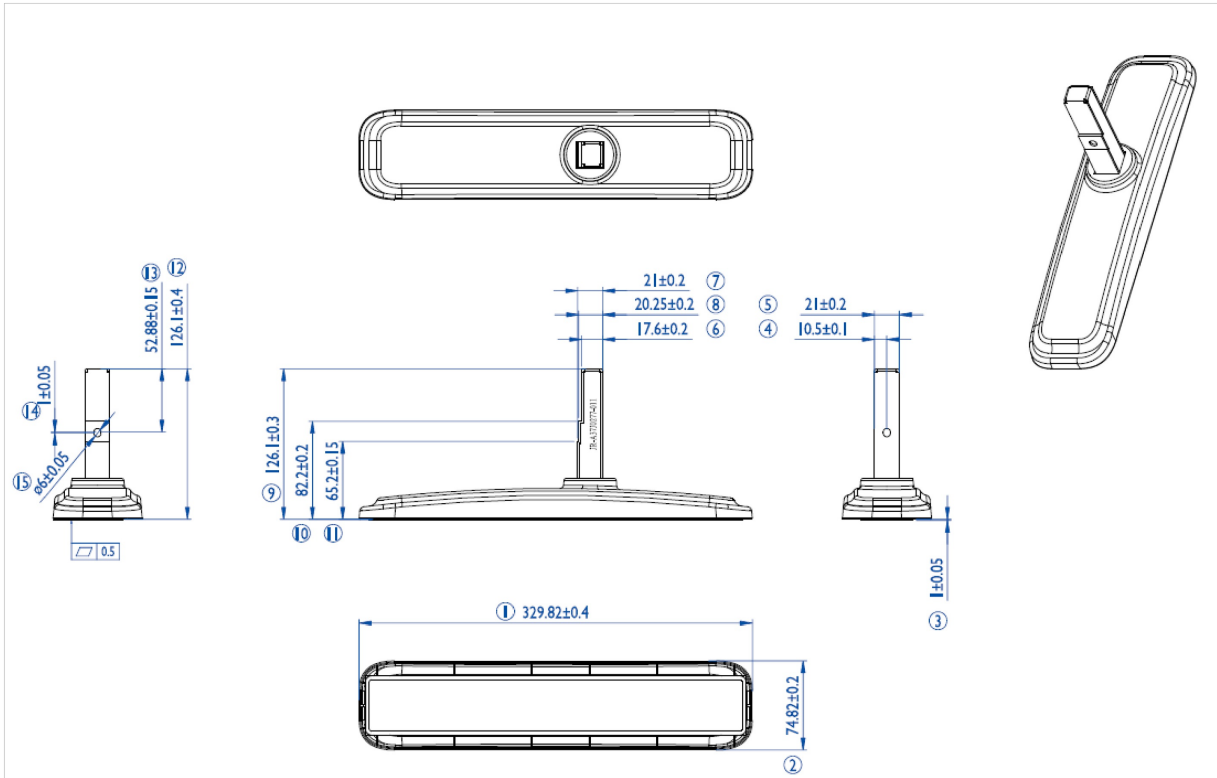

### iiyama desk stands for LFD's up to 55"

Stylish solution for the iiyama large format displays. Easy mounting system for easy installation and stable mounting.

Suitable for the [ProLite LE4340S-B1](#), [LE4840S-B1](#), [LE5540S-B1](#), [LH4281S-B1](#), [LH4981S-B1](#), [LH5581S-B1](#), [LH4282SB-B1](#), [LH4982SB-B1](#), [LH5582SB-B1](#), [LE4340UHS-B1](#), [LE5040UHS-B1](#) & [LE5540UHS-B1](#)

#### 01 TECHNICAL SPECIFICATION

Type	Desk stand
Number of screens	1
Screen size	43" - 55"

## 02 DIMENSIONS / WEIGHT

EAN code

4948570031856

*All trademarks and registered trademarks acknowledged. E & O E. Specification subject to change without notice. All LCD's comply with ISO-9241-307:2008 in connection with pixel defects.*