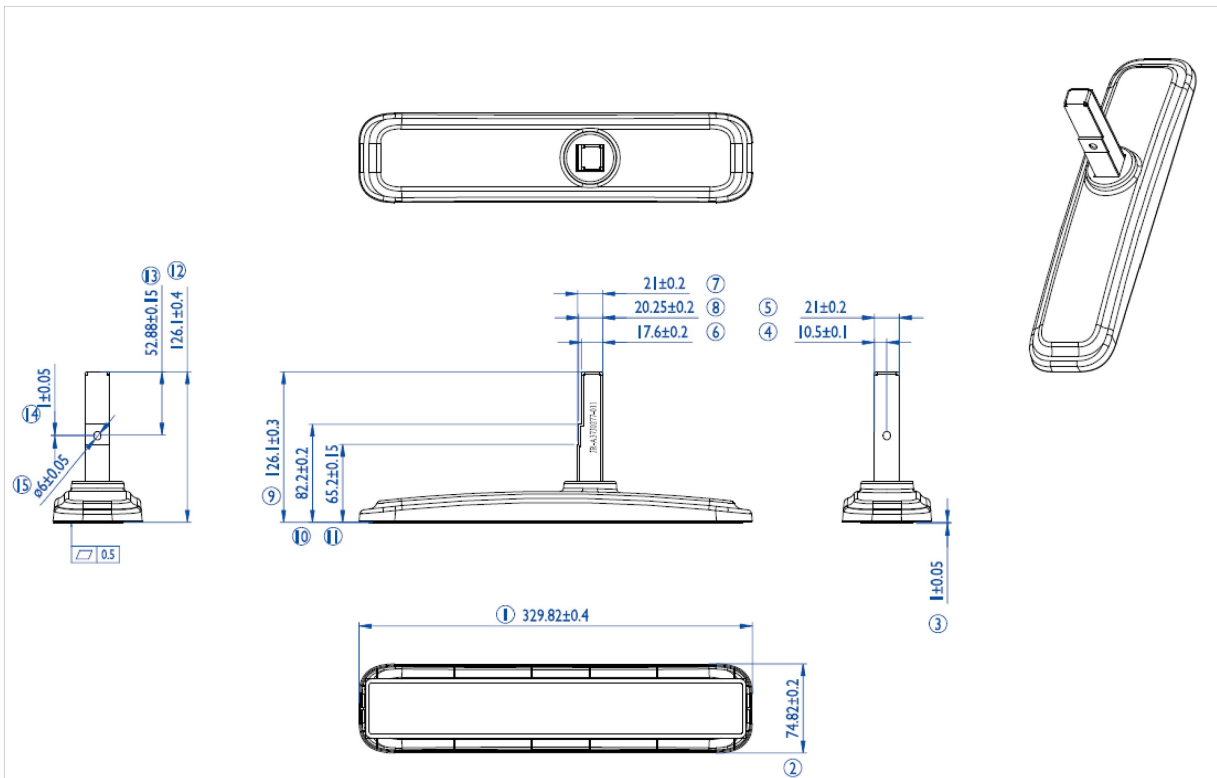

iiyama desk stands for LFD's up to 55"

Stylish solution for the iiyama large format displays. Easy mounting system for easy installation and stable mounting.

Suitable for the [ProLite LE4340S-B1](#), [LE4840S-B1](#), [LE5540S-B1](#), [LH4281S-B1](#), [LH4981S-B1](#), [LH5581S-B1](#), [LH4282SB-B1](#), [LH4982SB-B1](#), [LH5582SB-B1](#), [LE4340UHS-B1](#), [LE5040UHS-B1](#) & [LE5540UHS-B1](#)

01 TECHNIKAI PARAMÉTEREK

Típus	Desk stand
Képernyők száma	1
Képernyő mérete	43" - 55"

02 MÉRETEK / SÚLY

EAN kód

4948570031856

All trademarks and registered trademarks acknowledged. E & O E. Specification subject to change without notice. All LCD's comply with ISO-9241-307:2008 in connection with pixel defects.