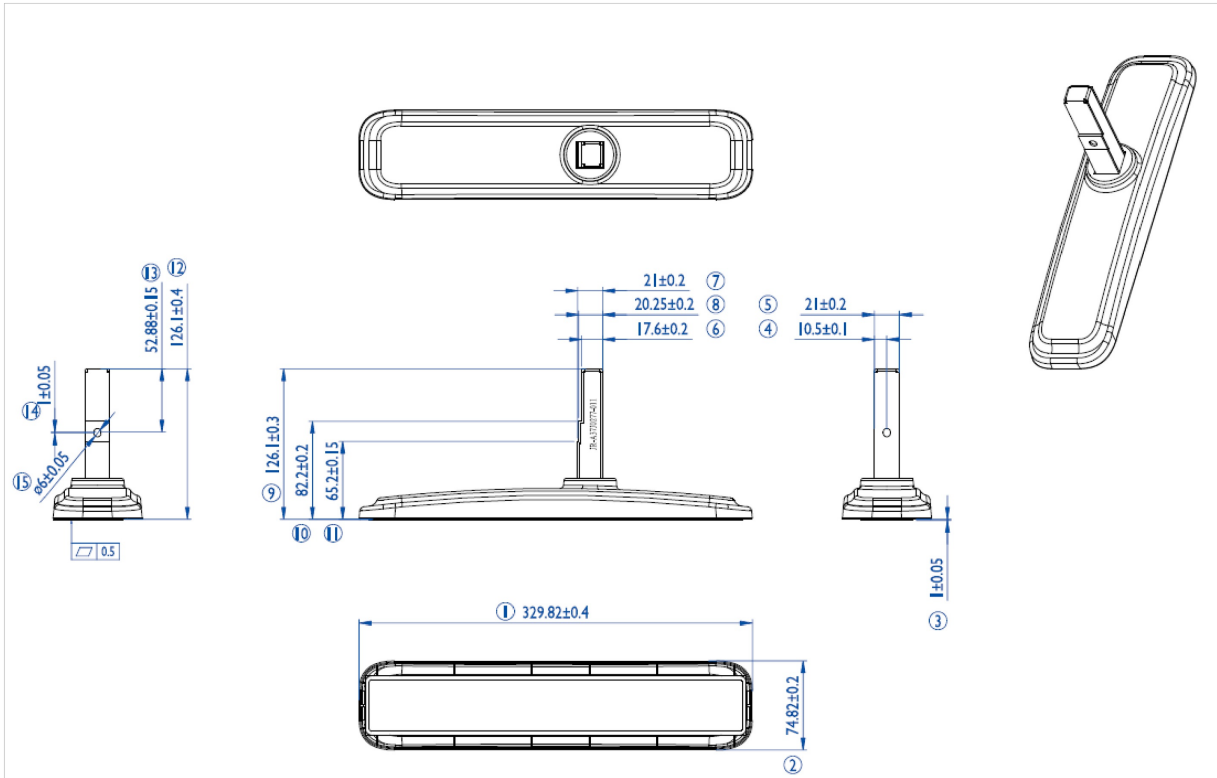

iiyama desk stands for LFD's up to 55"

Stylish solution for the iiyama large format displays. Easy mounting system for easy installation and stable mounting.

Suitable for the [ProLite LE4340S-B1](#), [LE4840S-B1](#), [LE5540S-B1](#), [LH4281S-B1](#), [LH4981S-B1](#), [LH5581S-B1](#), [LH4282SB-B1](#), [LH4982SB-B1](#), [LH5582SB-B1](#), [LE4340UHS-B1](#), [LE5040UHS-B1](#) & [LE5540UHS-B1](#)

01 TECHNIKAI PARAMÉTEREK

Típus	Desk stand
Képernyők száma	1
Képernyő mérete	43" - 55"

02 MÉRETEK / SÚLY

EAN kód

4948570031856

All trademarks and registered trademarks acknowledged. E & O E. Specification subject to change without notice. All LCD's comply with ISO-9241-307:2008 in connection with pixel defects.