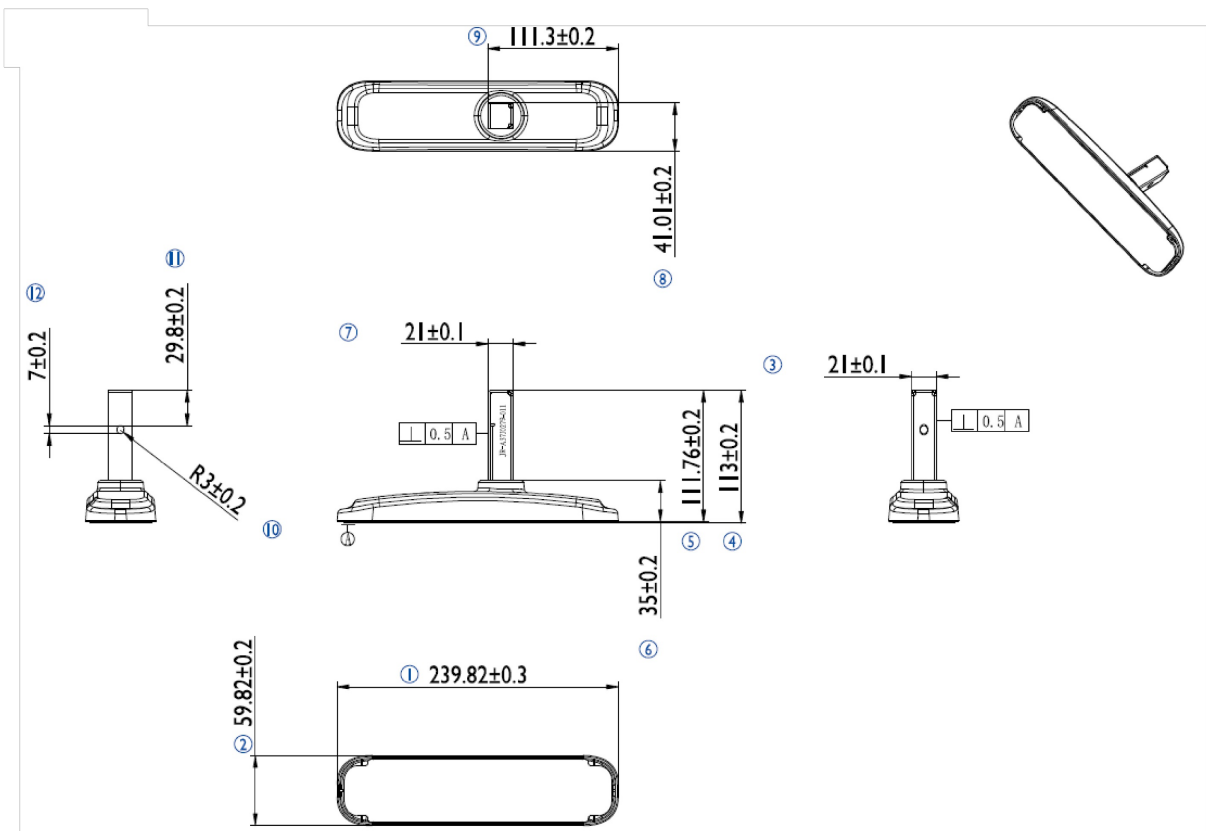

### iiyama desk stand for ProLite LE3240S

Stylish solution for the iiyama large format displays. Easy mounting system for easy installation and stable mounting.

#### 01 DIMENSIONES / PESO

Código EAN

4948570032020

*All trademarks and registered trademarks acknowledged. E & O E. Specification subject to change without notice. All LCD's comply with ISO-9241-307:2008 in connection with pixel defects.*