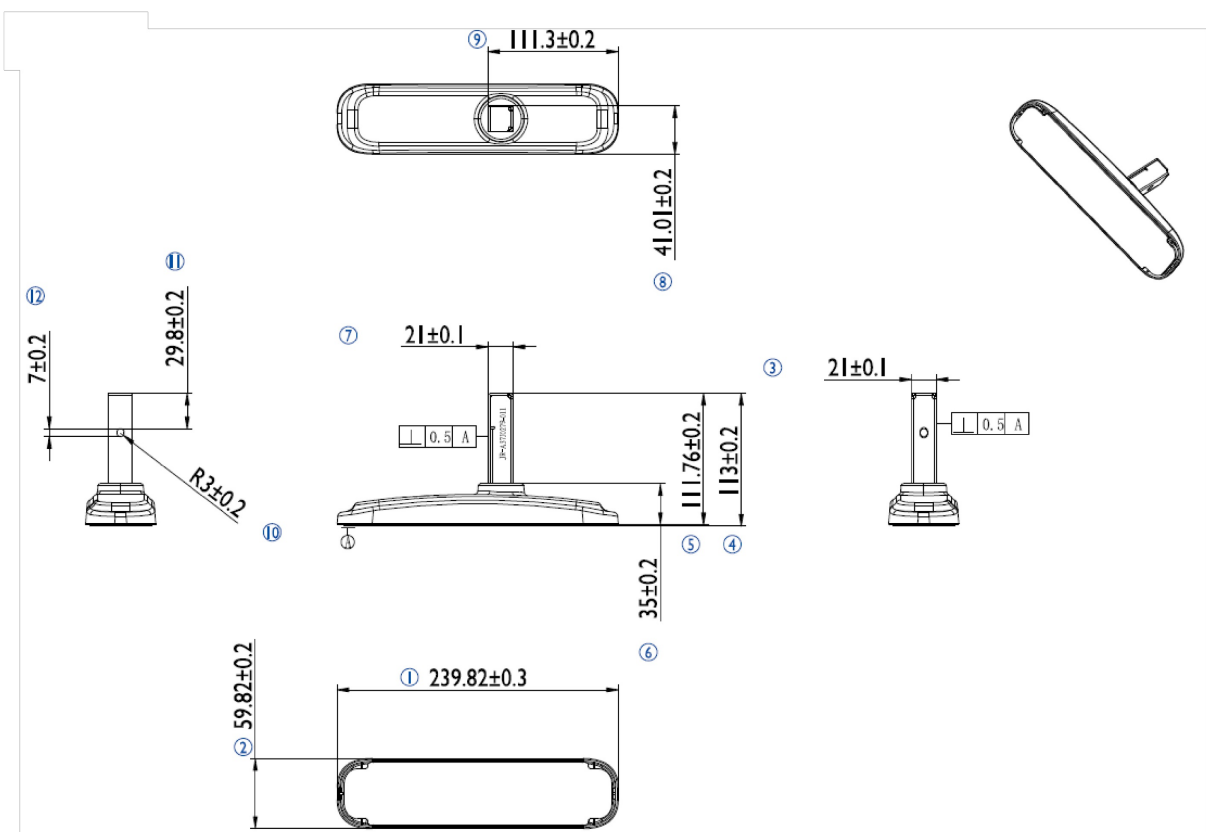

iiyama desk stand for ProLite LE3240S

Stylish solution for the iiyama large format displays. Easy mounting system for easy installation and stable mounting.

01 DIMENSIONS / WEIGHT

EAN code

4948570032020

All trademarks and registered trademarks acknowledged. E & O E. Specification subject to change without notice. All LCD's comply with ISO-9241-307:2008 in connection with pixel defects.