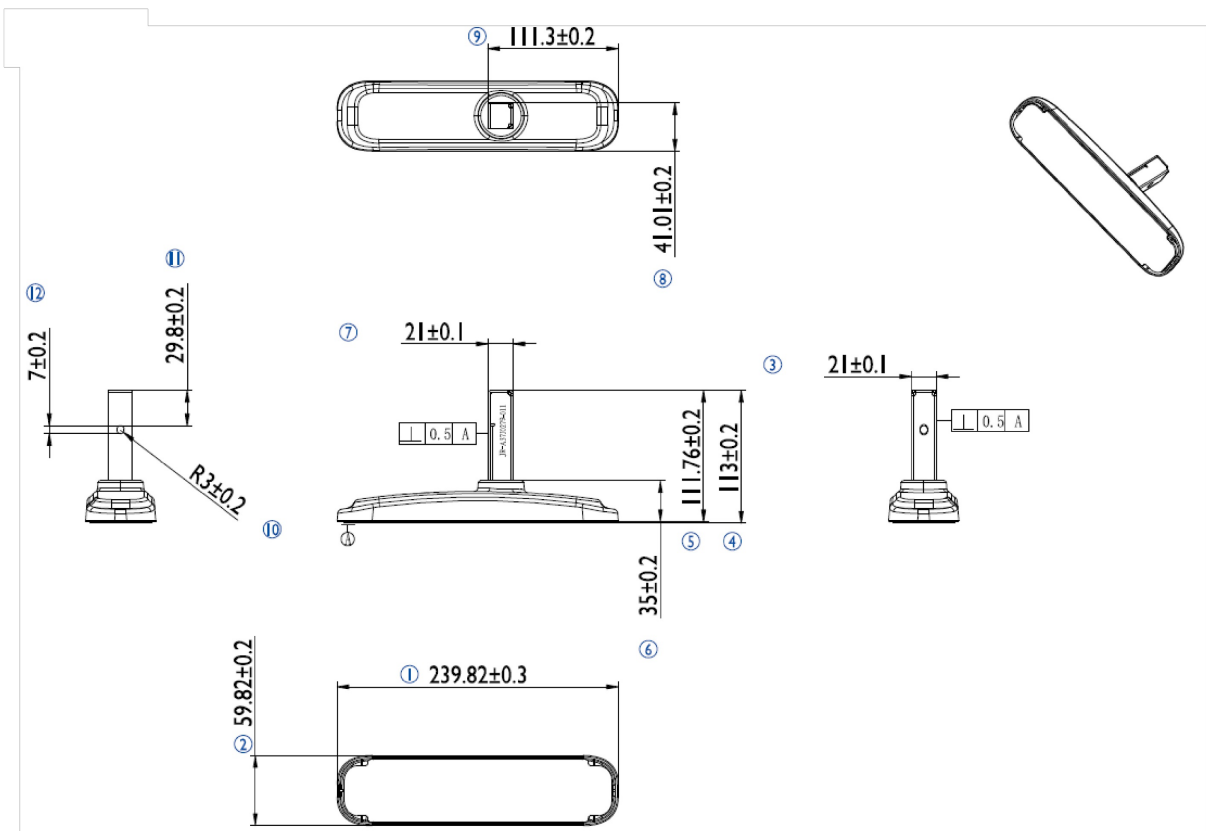

### iiyama desk stand for ProLite LE3240S

Stylish solution for the iiyama large format displays. Easy mounting system for easy installation and stable mounting.

#### 01 MÉRETEK / SÚLY

EAN kód

4948570032020

*All trademarks and registered trademarks acknowledged. E & O E. Specification subject to change without notice. All LCD's comply with ISO-9241-307:2008 in connection with pixel defects.*