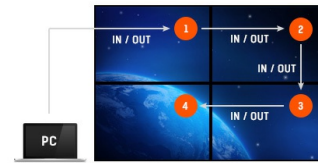

Последовательное подключение (daisy chain)

Последовательное подключение (daisy chain) представляет собой схему, в которой несколько устройств соединены друг с другом последовательно или в кольцо. Оно позволяет подключить несколько устройств, используя одно соединение между каждыми двумя устройствами через кабель. Сигнальный кабель с выхода одного устройства подключается ко входу следующего. Соединение между двумя устройствами только одним кабелем обеспечивает простую и аккуратную установку.