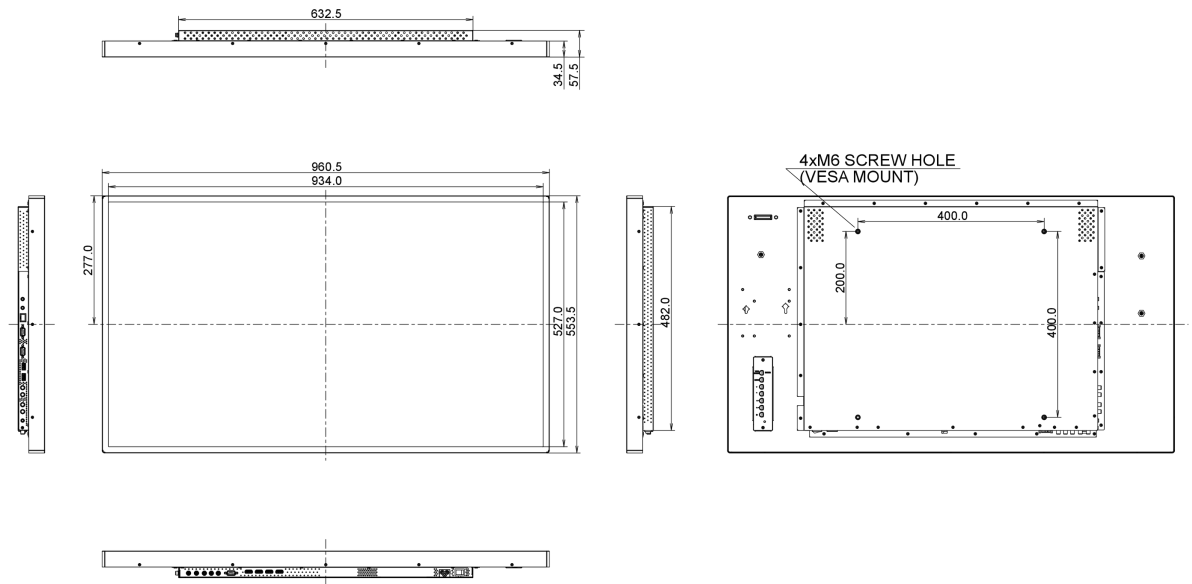

## 09 DIMENSIONS / WEIGHT

**Product dimensions W x H x D** 960.5 x 553.5 x 57.5mm

**Weight (without box)** 18.4kg

**EAN code** 4948570115068

All trademarks and registered trademarks acknowledged. E & O E. Specification subject to change without notice. All LCD's comply with ISO-9241-307:2008 in connection with pixel defects.