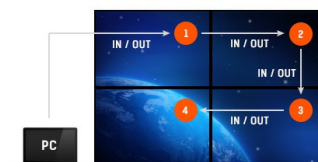

Daisy Chain Support

Daisy chain is a connection scheme in which several devices are connected in sequence or in a ring. It enables a connection of a series of devices using a single connection between each two devices via a cable. The signal output is connected to the signal input of the next device. The connection with only one cable between two devices ensures a simple and tidy installation.