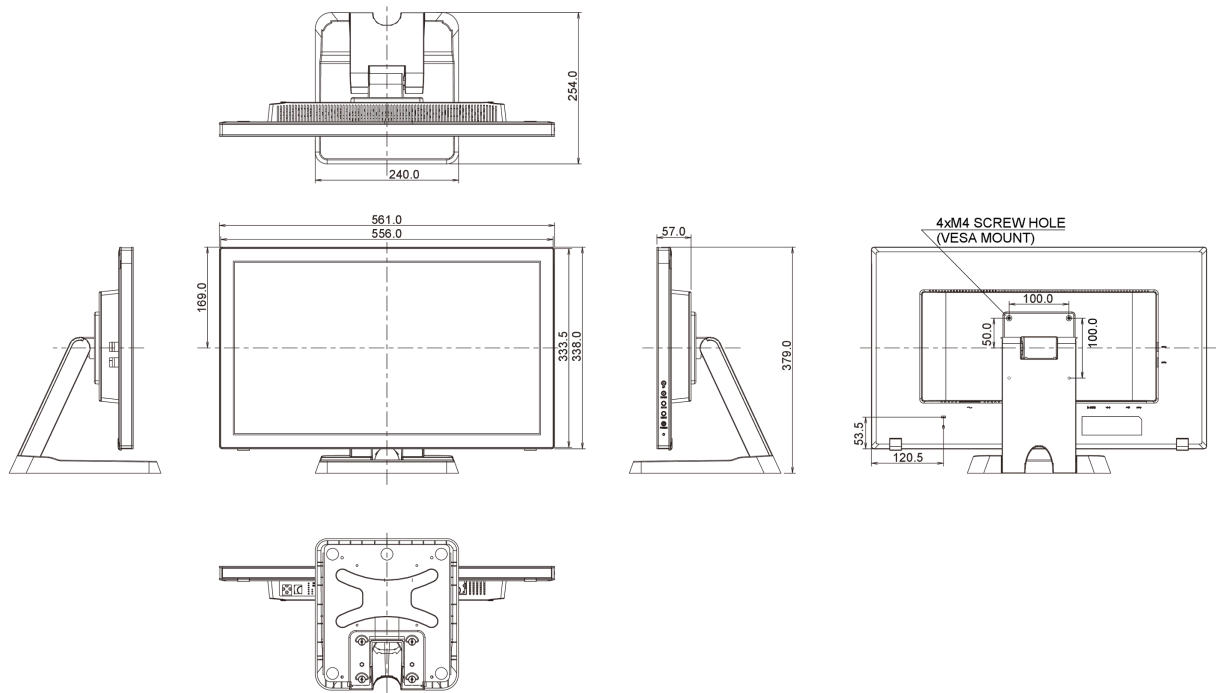

10 MÉRETEK / SÚLY

Termék méretei Sz x H x M

561 x 379 x 254mm

Súly (doboz nélkül)

6.3kg

EAN kód

4948570115075

All trademarks and registered trademarks acknowledged. E & O E. Specification subject to change without notice. All LCD's comply with ISO-9241-307:2008 in connection with pixel defects.