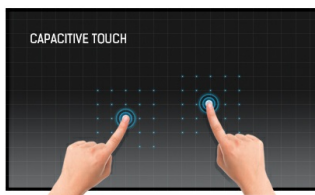

### 22" 10 point touch monitor with edge-to-edge glass and Anti Glare coating

With its Full HD (1920x1080) resolution and accurate Projective Capacitive 10 point touch technology, the ProLite T2236MSC-B2AG delivers seamless and accurate touch response. The AMVA panel technology guarantees high performance with excellent colour reproduction and high contrast, making it an excellent choice for a vast array of demanding interactive applications. The Anti Glare coating helps to avoid issues with reflections and external light sources affecting colour reproduction, contrast and sharpness. Its flexible stand can be positioned at several angles creating a comfortable and ergonomic user experience.