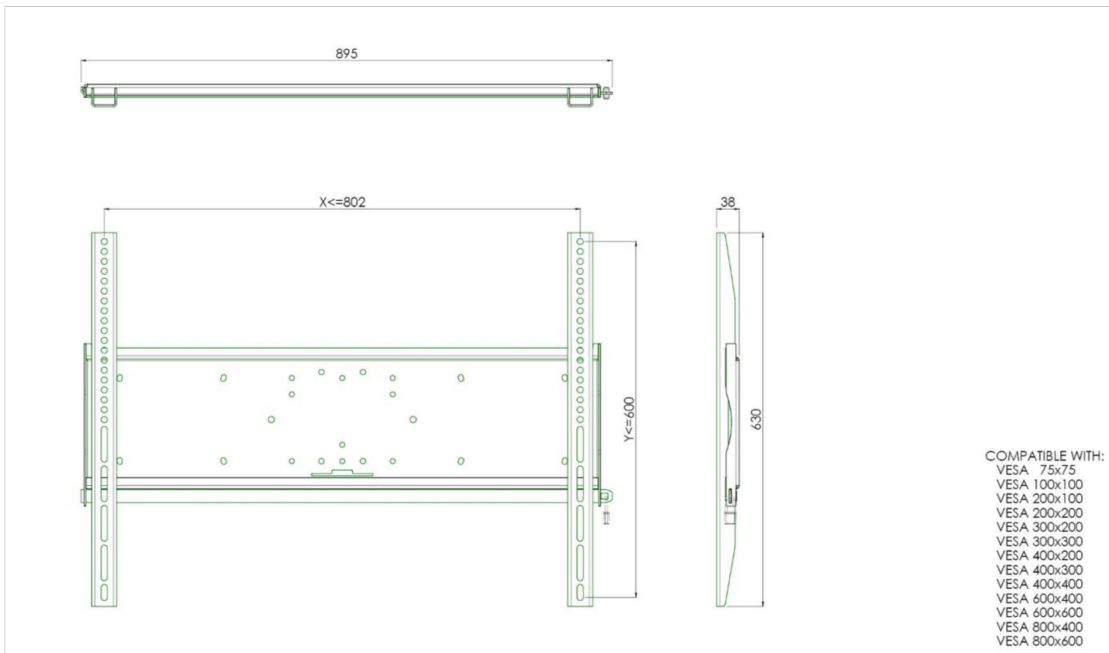

### Universal wall mount, max 800x600mm. 125kg

All universal wall mounts are VESA compatible. Besides wall mounting, our wall mounts can be used for ceiling mounting in combination with a tube set, and directly fastened to the stands thanks to its 170x140mm mounting pattern. The mounts include fastening material to secure the mount to the display. Furthermore they include a safety bar or fixation, offering you protection from theft; a padlock is to be added separately.

#### 01 TECHNICAL SPECIFICATION

Max weight capacity	125kg / monitor
VESA minimum	75 x 75mm
VESA maximum	800 x 600mm

02 DIMENSIONS / WEIGHT

Weight (without box)

9kg

*All trademarks and registered trademarks acknowledged. E & O E. Specification subject to change without notice. All LCD's comply with ISO-9241-307:2008 in connection with pixel defects.*