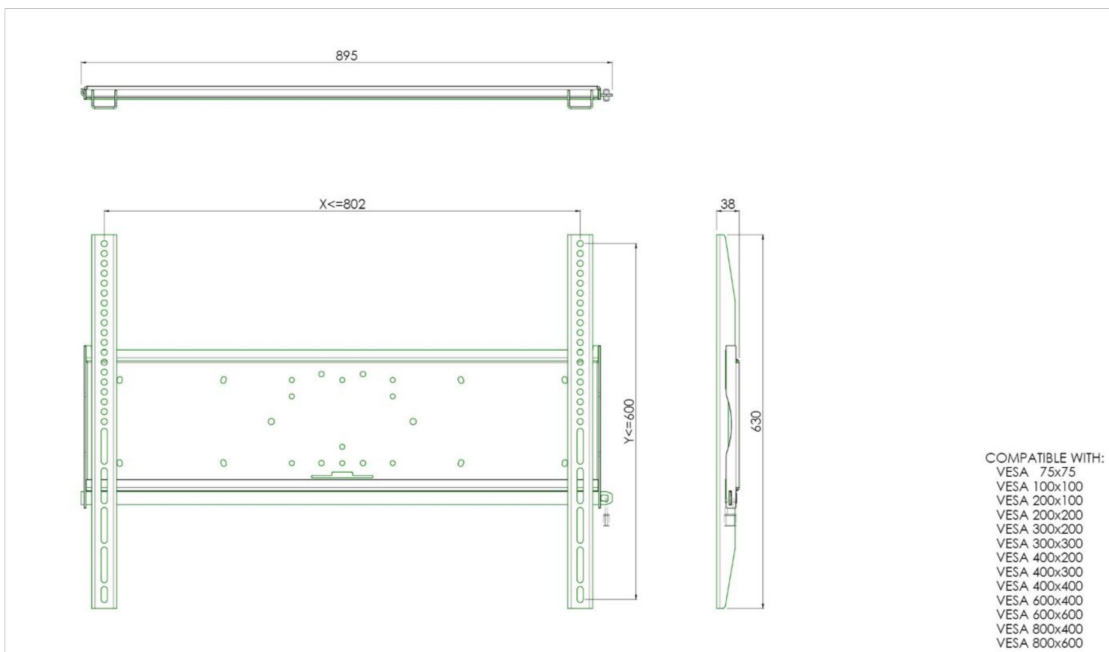

### Universal wall mount, max 800x600mm. 125kg

All universal wall mounts are VESA compatible. Besides wall mounting, our wall mounts can be used for ceiling mounting in combination with a tube set, and directly fastened to the stands thanks to its 170x140mm mounting pattern. The mounts include fastening material to secure the mount to the display. Furthermore they include a safety bar or fixation, offering you protection from theft; a padlock is to be added separately.

#### 01 TECHNICAL SPECIFICATION

Max weight capacity	125kg / monitor
VESA minimum	75 x 75mm
VESA maximum	800 x 600mm

02 DIMENSIONS / WEIGHT

Weight (without box)

9kg

*All trademarks and registered trademarks acknowledged. E & O E. Specification subject to change without notice. All LCD's comply with ISO-9241-307:2008 in connection with pixel defects.*