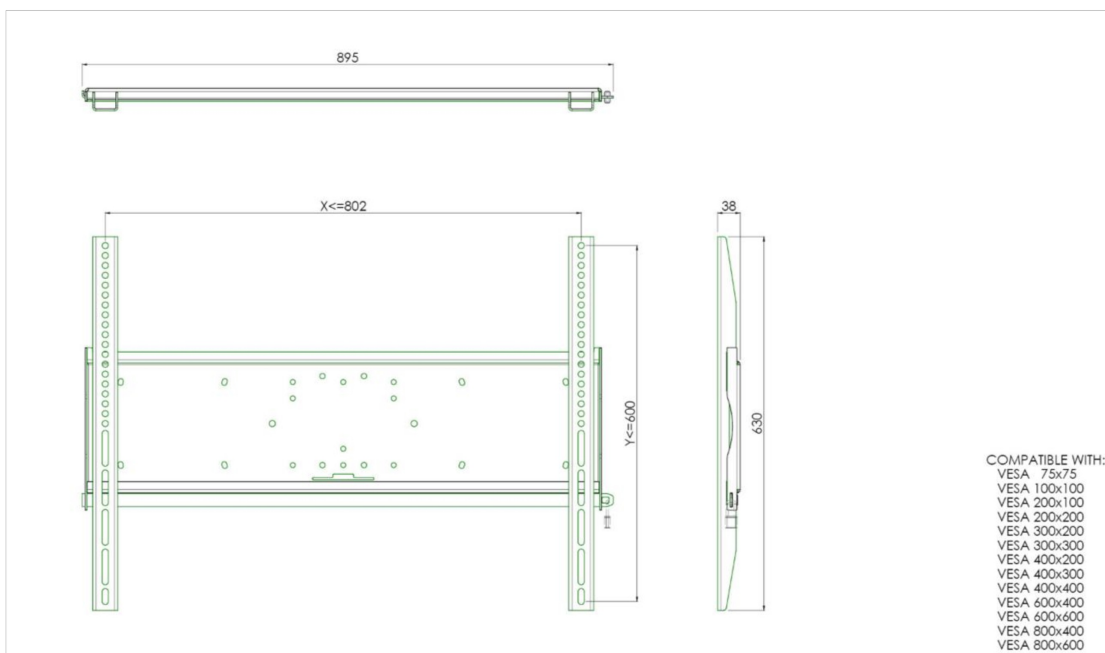

Universal wall mount, max 800x600mm. 125kg

All universal wall mounts are VESA compatible. Besides wall mounting, our wall mounts can be used for ceiling mounting in combination with a tube set, and directly fastened to the stands thanks to its 170x140mm mounting pattern. The mounts include fastening material to secure the mount to the display. Furthermore they include a safety bar or fixation, offering you protection from theft; a padlock is to be added separately.

01 TECHNIKAI PARAMÉTEREK

Maximális teherbírás	125kg / monitor
VESA minimum	75 x 75mm
VESA maximum	800 x 600mm

02 MÉRETEK / SÚLY

Súly (doboz nélkül)

9kg

All trademarks and registered trademarks acknowledged. E & O E. Specification subject to change without notice. All LCD's comply with ISO-9241-307:2008 in connection with pixel defects.