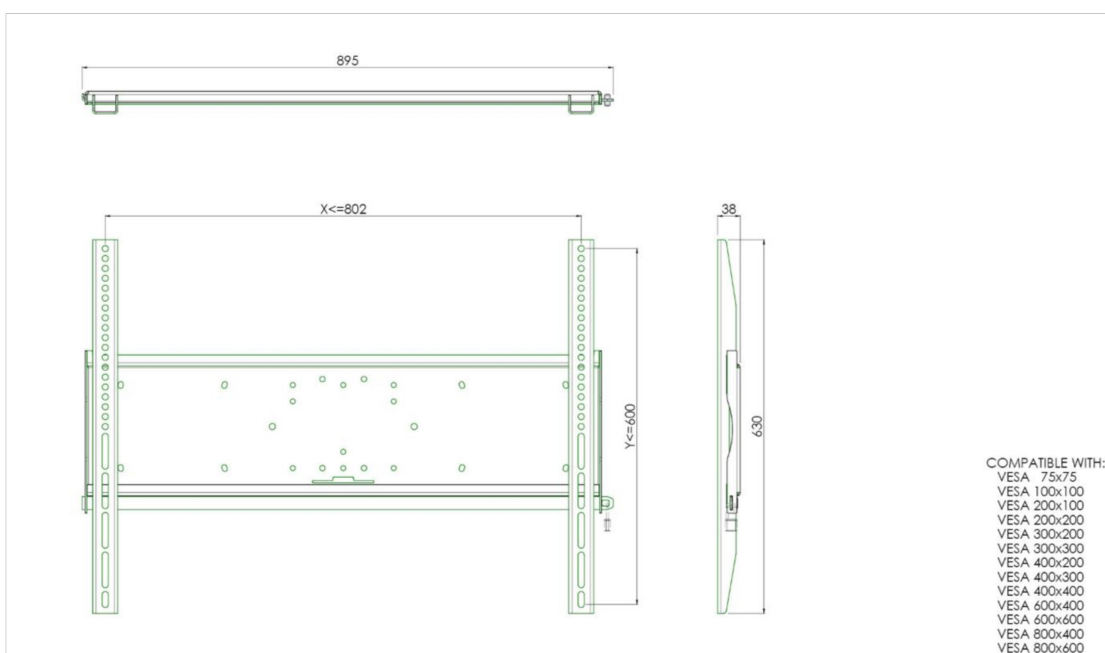

Universal wall mount, max 800x600mm. 125kg

All universal wall mounts are VESA compatible. Besides wall mounting, our wall mounts can be used for ceiling mounting in combination with a tube set, and directly fastened to the stands thanks to its 170x140mm mounting pattern. The mounts include fastening material to secure the mount to the display. Furthermore they include a safety bar or fixation, offering you protection from theft; a padlock is to be added separately.

01 TECHNIKAI PARAMÉTEREK

Maximális teherbírás	125kg / monitor
VESA minimum	75 x 75mm
VESA maximum	800 x 600mm

02 MÉRETEK / SÚLY

Súly (doboz nélkül)

9kg

All trademarks and registered trademarks acknowledged. E & O E. Specification subject to change without notice. All LCD's comply with ISO-9241-307:2008 in connection with pixel defects.