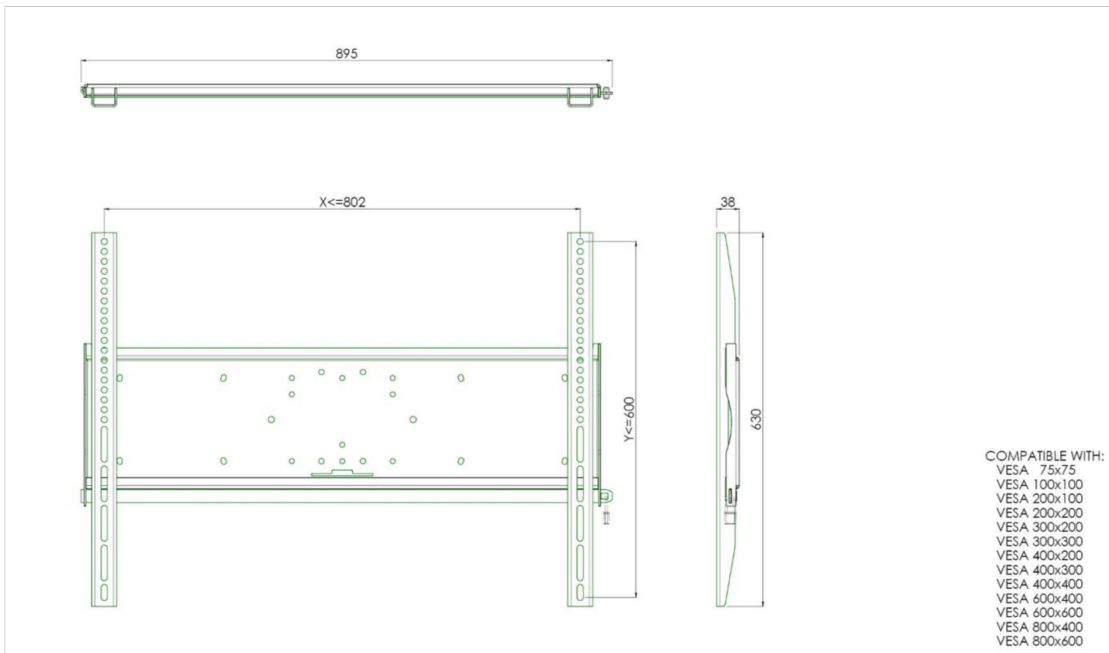

Universal wall mount, max 800x600mm. 125kg

All universal wall mounts are VESA compatible. Besides wall mounting, our wall mounts can be used for ceiling mounting in combination with a tube set, and directly fastened to the stands thanks to its 170x140mm mounting pattern. The mounts include fastening material to secure the mount to the display. Furthermore they include a safety bar or fixation, offering you protection from theft; a padlock is to be added separately.

01 SPECIFICHE TECNICHE

Peso massimo	125kg / monitore
VESA minimo	75 x 75mm
VESA massimo	800 x 600mm

02 DIMENSIONI / PESO

Peso (netto)

9kg

Tutti i marchi e i marchi registrati citati. E & O E. Specifiche soggette a modifiche senza preavviso. Tutti i display LCD è conforme alla norma ISO-9241-307:2008 in connessione con difetti dei pixel.