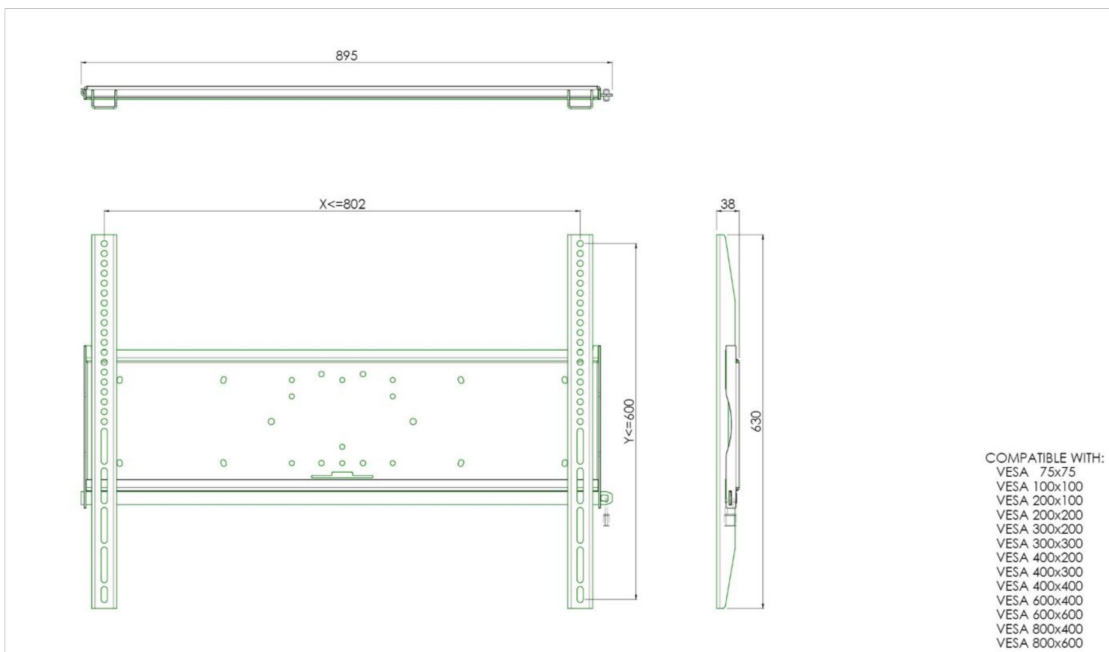

Universal wall mount, max 800x600mm. 125kg

All universal wall mounts are VESA compatible. Besides wall mounting, our wall mounts can be used for ceiling mounting in combination with a tube set, and directly fastened to the stands thanks to its 170x140mm mounting pattern. The mounts include fastening material to secure the mount to the display. Furthermore they include a safety bar or fixation, offering you protection from theft; a padlock is to be added separately.

01 SPECIFICHE TECNICHE

Peso massimo	125kg / monitore
VESA minimo	75 x 75mm
VESA massimo	800 x 600mm

02 DIMENSIONI / PESO

Peso (netto)

9kg

Tutti i marchi e i marchi registrati citati. E & O E. Specifiche soggette a modifiche senza preavviso. Tutti i display LCD è conforme alla norma ISO-9241-307:2008 in connessione con difetti dei pixel.