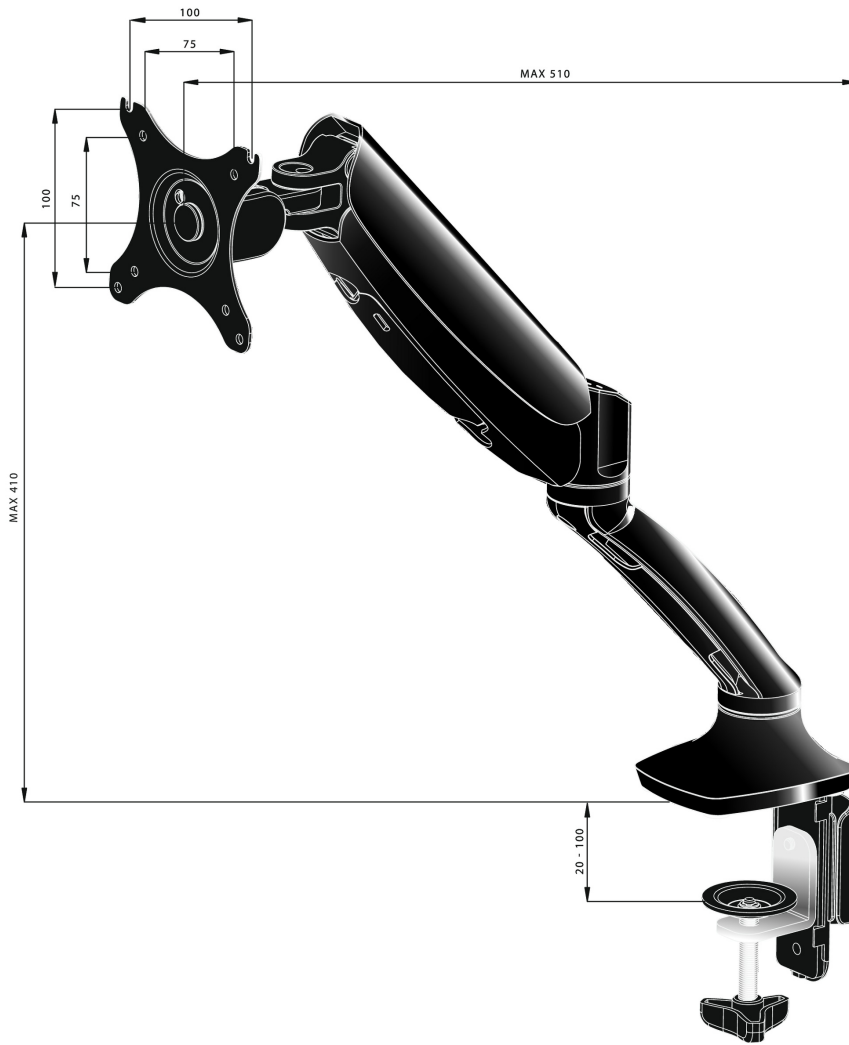

Sleek and stylish single gas spring monitor arm

The iiyama DS3001C-B1 is a desk mount (grommet or clamp) for flat screens up to 27". Using the arm guarantees you gain additional space on your desk and the cable management system helps to keep the workplace tidy. But more importantly, offering broad adjustment capabilities including tilt, swivel, height and rotation, the arm makes sure you can easily adjust the screen position to your preferences assuring ergonomic body posture.

WQHD

With true WQHD 2560 x 1440p resolution your monitor is ready to display high definition images. This means you can accommodate more information on your screen, i.e. over 76% more in comparison to a 1920 x 1080 monitor.

01 TECHNICAL SPECIFICATION

Type	gas spring desk mount for desktop monitor
Number of screens	1
Desk mount	desk clamp or desk grommet
Screen size	10" - 27"
Height adjustment	0 - 410mm
Screen rotation	PIVOT 90°
Tilt	-85° - 15°
Swivel	360°
Max weight capacity	5kg / monitor
VESA minimum	75 x 75mm
VESA maximum	100 x 100mm

02 DIMENSIONS / WEIGHT

EAN code

4948570032105

15.06.2024 10:27:49

All trademarks and registered trademarks acknowledged. E & O E. Specification subject to change without notice. All LCD's comply with ISO-9241-307:2008 in connection with pixel defects.