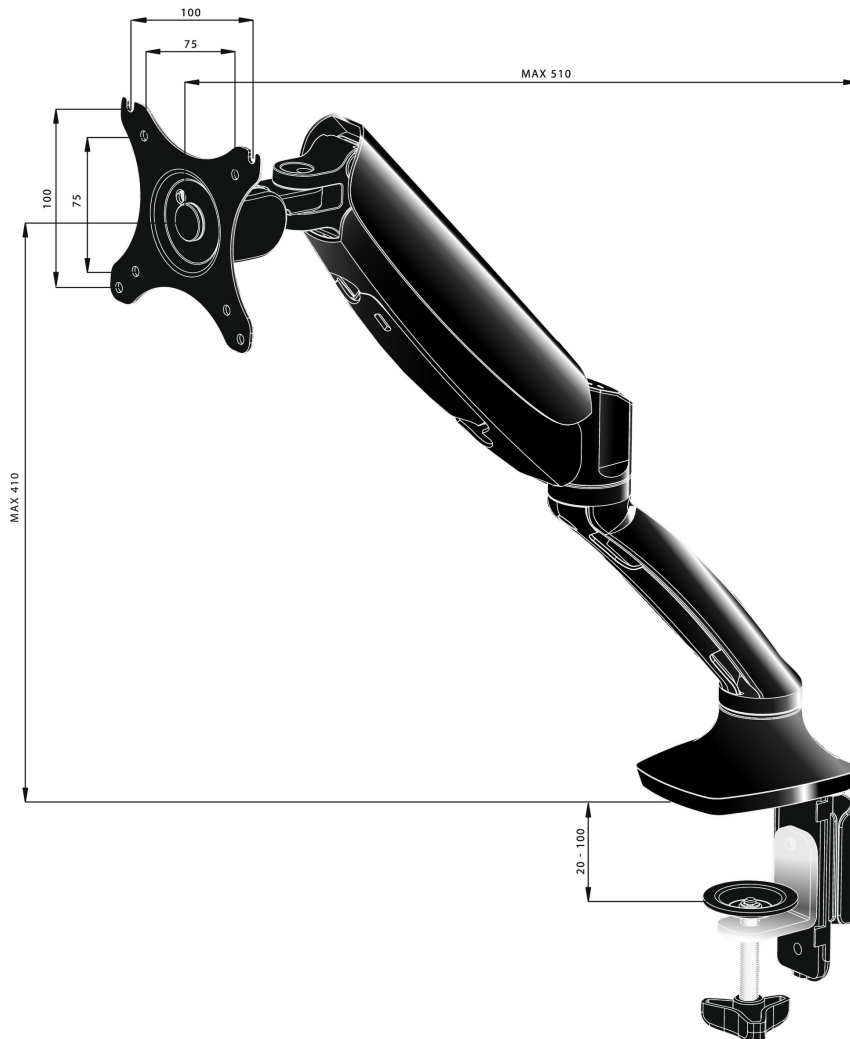

Sleek and stylish single gas spring monitor arm

The iiyama DS3001C-B1 is a desk mount (grommet or clamp) for flat screens up to 27". Using the arm guarantees you gain additional space on your desk and the cable management system helps to keep the workplace tidy. But more importantly, offering broad adjustment capabilities including tilt, swivel, height and rotation, the arm makes sure you can easily adjust the screen position to your preferences assuring ergonomic body posture.

4K

UHD resolution (3840x2160), better known as 4K, offers a gigantic viewable area with 4 times more information and work space than a Full HD screen. Due to the high DPI (dots per inch), it displays an incredibly sharp and crisp image.

WQHD

With true WQHD 2560 x 1440p resolution your monitor is ready to display high definition images. This means you can accommodate more information on your screen, i.e. over 76% more in comparison to a 1920 x 1080 monitor.

01 TECHNICAL SPECIFICATION

Type	gas spring desk mount for desktop monitor
Number of screens	1
Desk mount	desk clamp or desk grommet
Screen size	10" - 27"
Height adjustment	0 - 410mm
Screen rotation	PIVOT 90°
Tilt	-85° - 15°
Swivel	360°
Max weight capacity	5kg / monitor
VESA minimum	75 x 75mm
VESA maximum	100 x 100mm