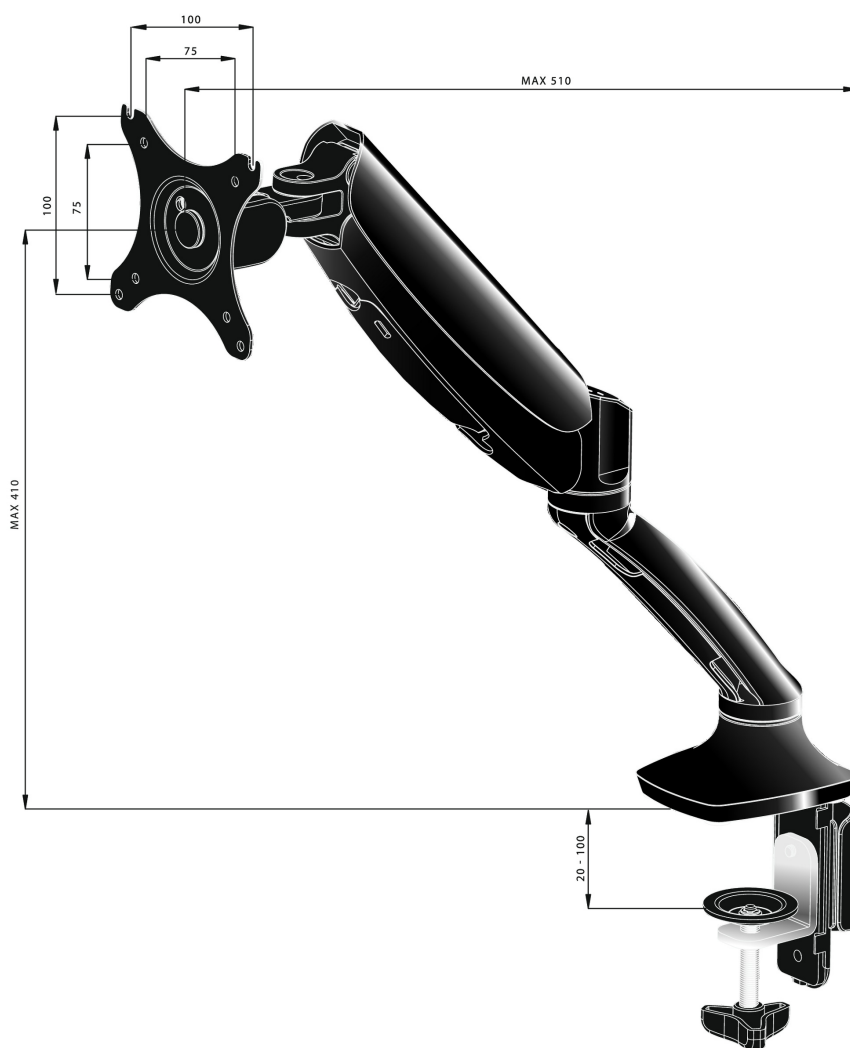

Все товарные знаки и торговые марки являются собственностью их владельцев и они защищены. Ошибки и изменения допускаются. Спецификации могут быть изменены без уведомления. Все LCD мониторы соответствуют стандарту ISO-9241-307:2008 по политике битых пикселей.

© IIYAMA CORPORATION. ALL RIGHTS RESERVED