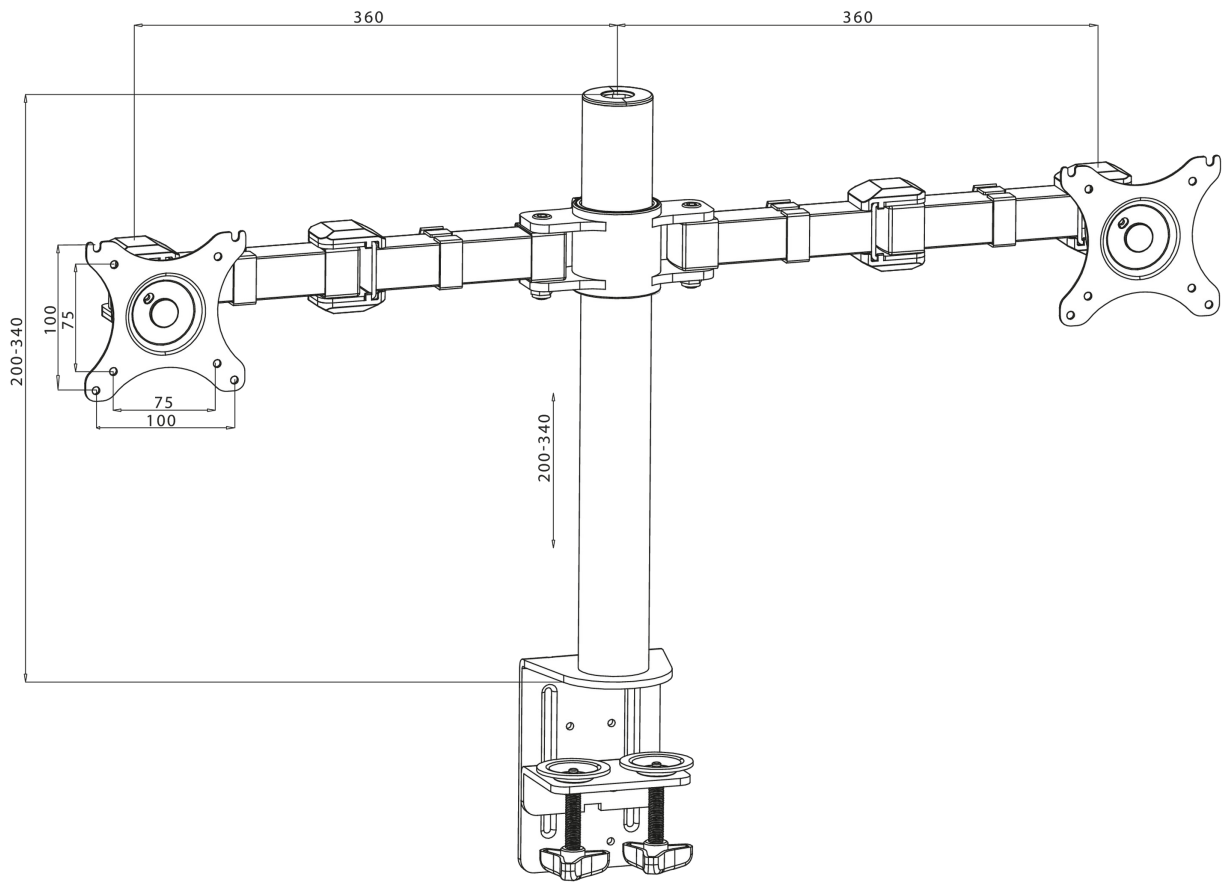

Simple and functional dual desktop arm

The iiyama DS1002C-B1 is a desk mount (clamp) for two flat screens up to 30". Thanks to the arm you can save space on your desk and the cable management system helps to keep your workplace tidy. Broad adjustment capabilities, including tilt, swivel, height and rotation, the arm offers, allow you to easily adjust the position of the screens to your preferences assuring comfortable and healthy body posture.

01 TECHNICAL SPECIFICATION

| | |
|---------------------|--------------------------------|
| Type | desk mount for desktop monitor |
| Number of screens | 2 |
| Desk monut | desk clamp |
| Screen size | 10" - 30" |
| Height adjustment | 200 - 400mm |
| Screen rotation | PIVOT 90° |
| Tilt | -85° - 15° |
| Swivel | 180° |
| Max weight capacity | 10kg / monitor |
| VESA minimum | 75 x 75mm |
| VESA maximum | 100 x 100mm |

02 DIMENSIONS / WEIGHT

EAN code

4948570032082

All trademarks and registered trademarks acknowledged. E & O E. Specification subject to change without notice. All LCD's comply with ISO-9241-307:2008 in connection with pixel defects.