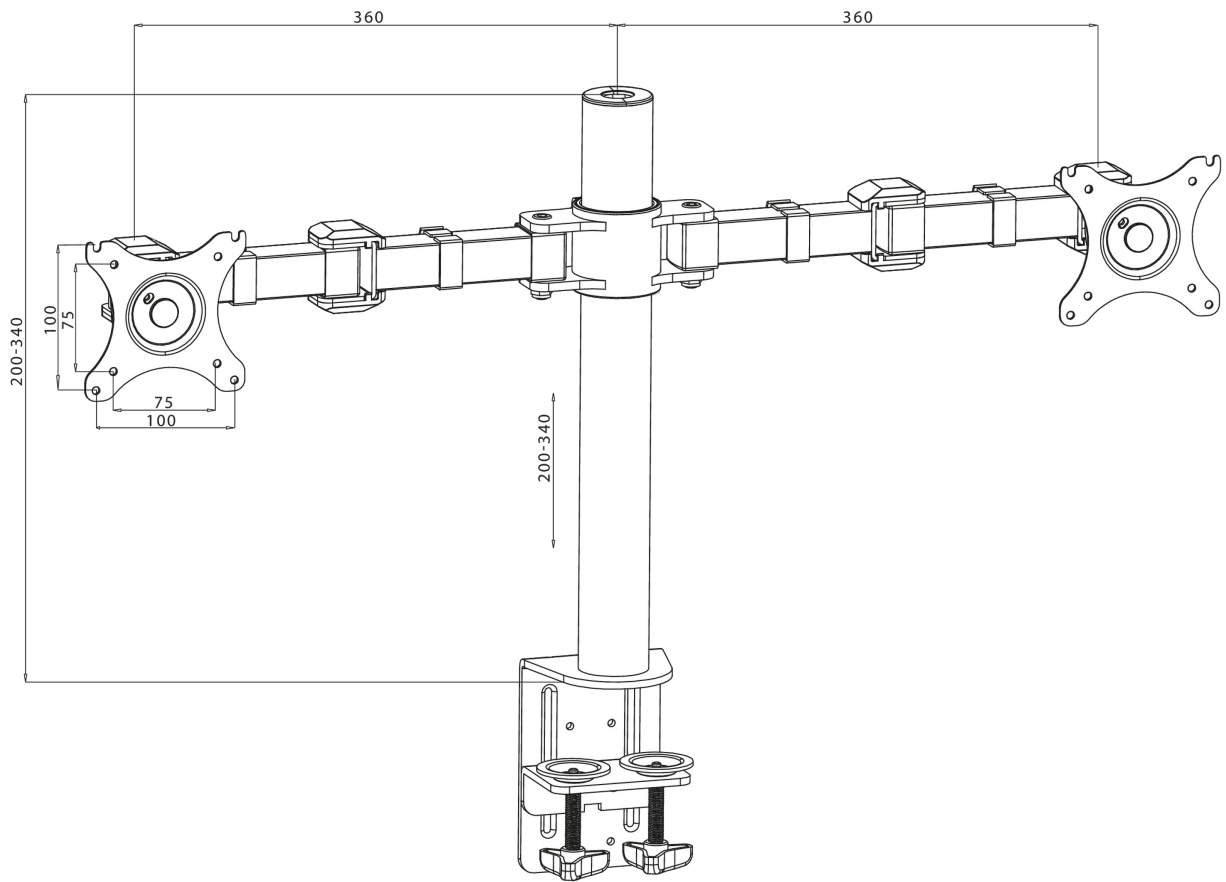

Simple and functional dual desktop arm

The iiyama DS1002C-B1 is a desk mount (clamp) for two flat screens up to 30". Thanks to the arm you can save space on your desk and the cable management system helps to keep your workplace tidy. Broad adjustment capabilities, including tilt, swivel, height and rotation, the arm offers, allow you to easily adjust the position of the screens to your preferences assuring comfortable and healthy body posture.

01 ESPECIFICACIÓN TÉCNICA

Tipo	desk mount for desktop monitor
Número de pantallas	2
Soporte de escritorio	desk clamp
Tamaño de pantalla	10" - 30"
Ajuste de altura	200 - 400mm
Rotación de pantalla	PIVOT 90°
inclinación	-85° - 15°
giro	180°
Peso máximo	10kg / monitor
VESA minimum	75 x 75mm
VESA maximum	100 x 100mm

02 DIMENSIONES / PESO

Código EAN

4948570032082

All trademarks and registered trademarks acknowledged. E & O E. Specification subject to change without notice. All LCD's comply with ISO-9241-307:2008 in connection with pixel defects.