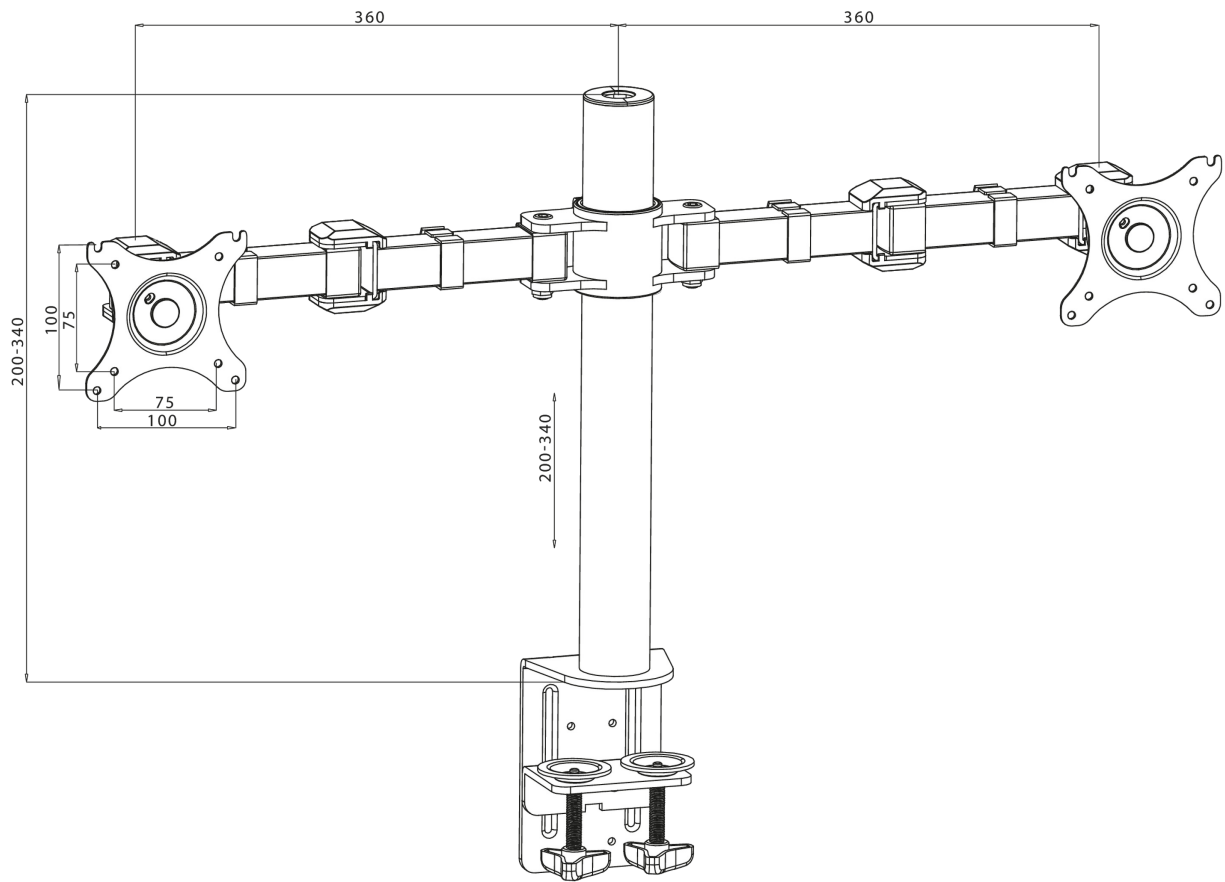

Simple and functional dual desktop arm

The iiyama DS1002C-B1 is a desk mount (clamp) for two flat screens up to 30". Thanks to the arm you can save space on your desk and the cable management system helps to keep your workplace tidy. Broad adjustment capabilities, including tilt, swivel, height and rotation, the arm offers, allow you to easily adjust the position of the screens to your preferences assuring comfortable and healthy body posture.

01 ESPECIFICACIÓN TÉCNICA

Tipo	desk mount for desktop monitor
Número de pantallas	2
Soporte de escritorio	desk clamp
Tamaño de pantalla	10" - 30"
Ajuste de altura	200 - 400mm
Rotación de pantalla	PIVOT 90°
inclinación	-85° - 15°
giro	180°
Peso máximo	10kg / monitor
VESA minimum	75 x 75mm
VESA maximum	100 x 100mm

02 DIMENSIONES / PESO

Código EAN

4948570032082

All trademarks and registered trademarks acknowledged. E & O E. Specification subject to change without notice. All LCD's comply with ISO-9241-307:2008 in connection with pixel defects.