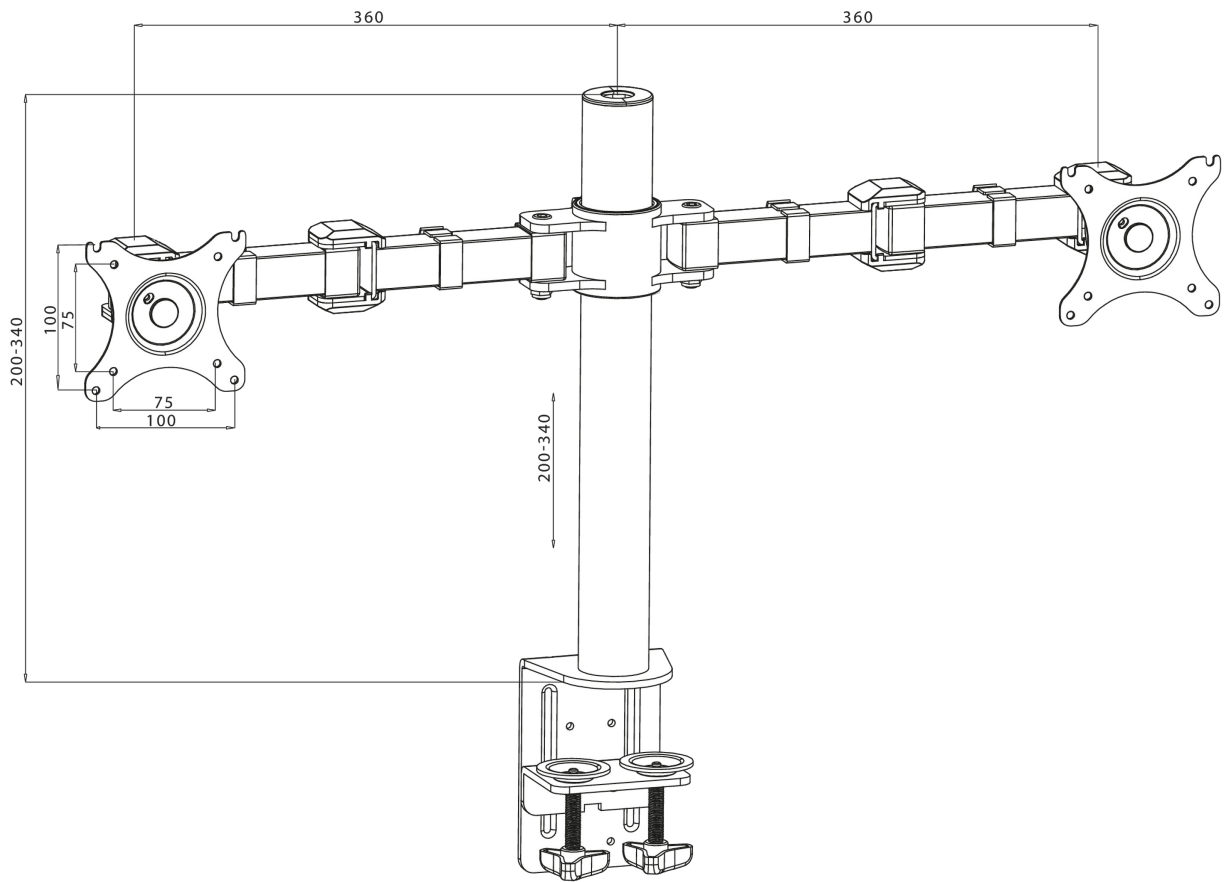

## Simple and functional dual desktop arm

The iiyama DS1002C-B1 is a desk mount (clamp) for two flat screens up to 30". Thanks to the arm you can save space on your desk and the cable management system helps to keep your workplace tidy. Broad adjustment capabilities, including tilt, swivel, height and rotation, the arm offers, allow you to easily adjust the position of the screens to your preferences assuring comfortable and healthy body posture.

### 01 TECHNIKAI PARAMÉTEREK

Típus	desk mount for desktop monitor
Képernyők száma	2
Asztali állvány	desk clamp
Képernyő mérete	10" - 30"
Magasság beállítása	200 - 400mm
Képernyő elforgatása	PIVOT 90°
Billentés	-85° - 15°
Forgatás	180°
Maximális teherbírás	10kg / monitor
VESA minimum	75 x 75mm
VESA maximum	100 x 100mm

## 02 MÉRETEK / SÚLY

EAN kód

4948570032082

*All trademarks and registered trademarks acknowledged. E & O E. Specification subject to change without notice. All LCD's comply with ISO-9241-307:2008 in connection with pixel defects.*