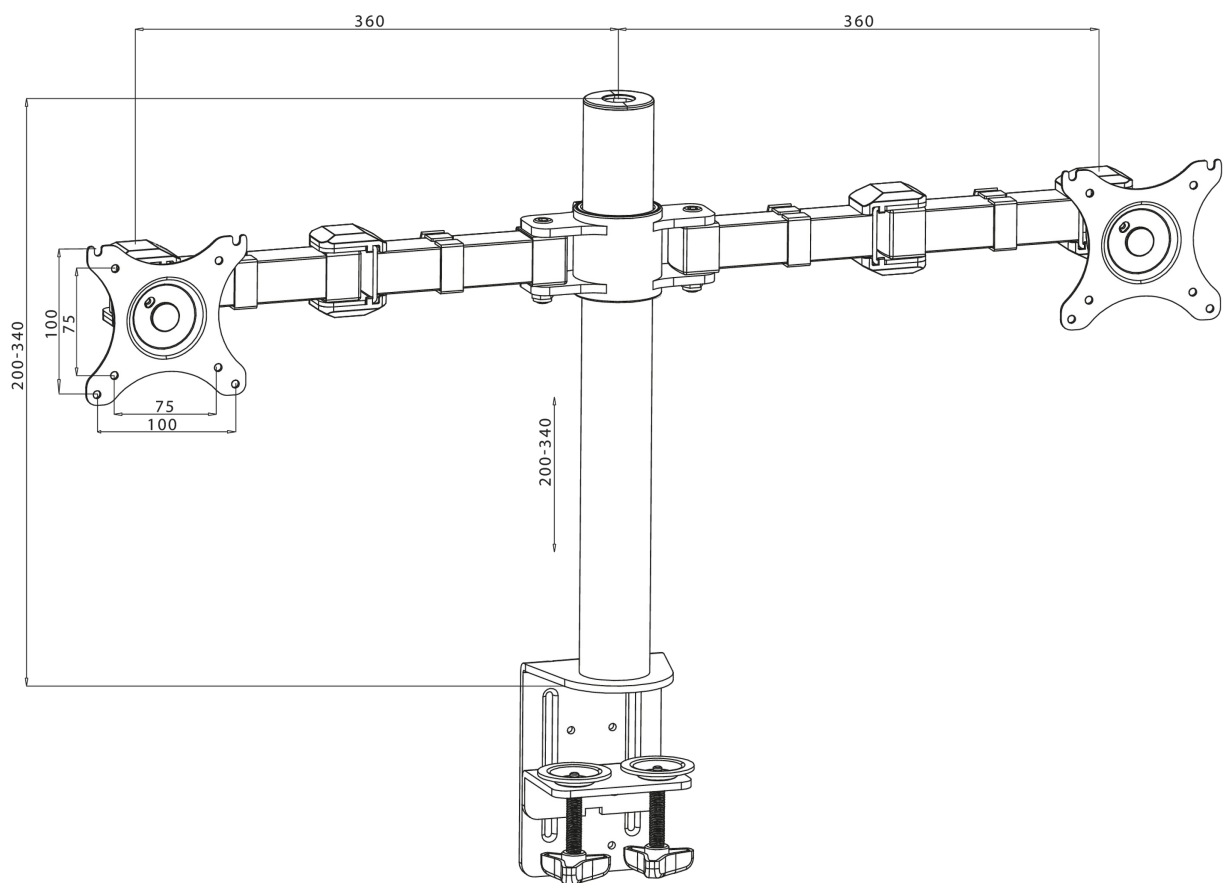

## Simple and functional dual desktop arm

The iiyama DS1002C-B1 is a desk mount (clamp) for two flat screens up to 30". Thanks to the arm you can save space on your desk and the cable management system helps to keep your workplace tidy. Broad adjustment capabilities, including tilt, swivel, height and rotation, the arm offers, allow you to easily adjust the position of the screens to your preferences assuring comfortable and healthy body posture.

### 01 TECHNIKAI PARAMÉTEREK

Típus	desk mount for desktop monitor
Képernyők száma	2
Asztali állvány	desk clamp
Képernyő mérete	10" - 30"
Magasság beállítása	200 - 400mm
Képernyő elforgatása	PIVOT 90°
Billentés	-85° - 15°
Forgatás	180°
Maximális teherbírás	10kg / monitor
VESA minimum	75 x 75mm
VESA maximum	100 x 100mm

## 02 MÉRETEK / SÚLY

EAN kód

4948570032082

*All trademarks and registered trademarks acknowledged. E & O E. Specification subject to change without notice. All LCD's comply with ISO-9241-307:2008 in connection with pixel defects.*