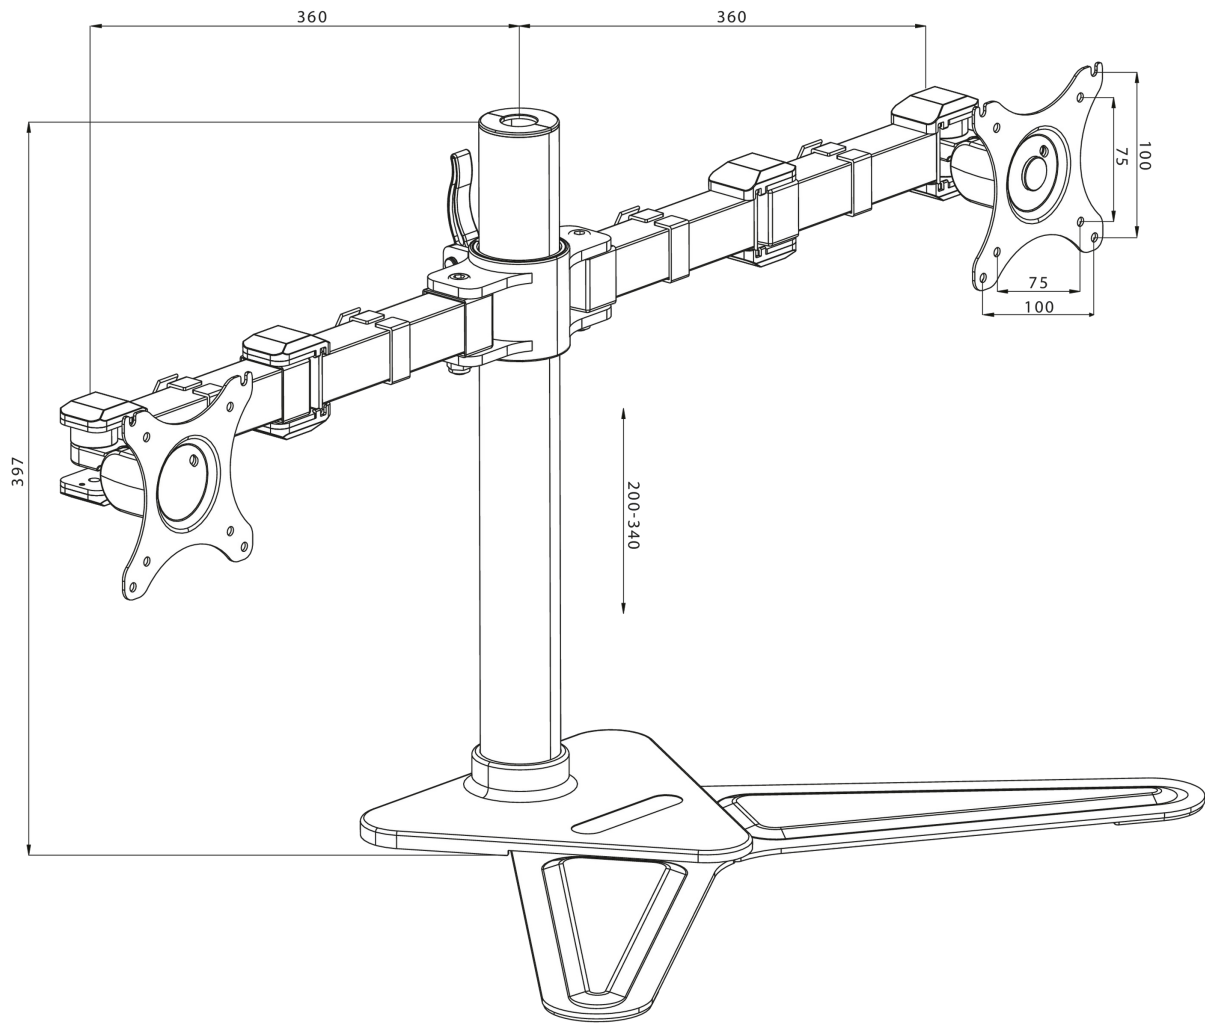

### Comfortable dual desktop stand

The iiyama DS1002D-B1 is a desk mount stand for two flat screens up to 30". The monitor arm allows you to save space on your desk reducing the number of stands to one only and the cable management system makes it easier to keep your workplace tidy. The easy to set-up stand offers broad adjustment capabilities, including tilt, swivel, height and rotation, so you can easily adjust the position of both screens to your preferences assuring comfortable and healthy body posture.

## 01 TECHNICAL SPECIFICATION

Type	desk stand for desktop monitor
Number of screens	2
Desk monut	stand
Screen size	10" - 30"
Height adjustment	200 - 340mm
Screen rotation	PIVOT 90°
Tilt	-85° - 15°
Swivel	180°
Max weight capacity	10kg / monitor
VESA minimum	75 x 75mm
VESA maximum	100 x 100mm

## 02 DIMENSIONS / WEIGHT

EAN code

4948570032068

All trademarks and registered trademarks acknowledged. E & O E. Specification subject to change without notice. All LCD's comply with ISO-9241-307:2008 in connection with pixel defects.