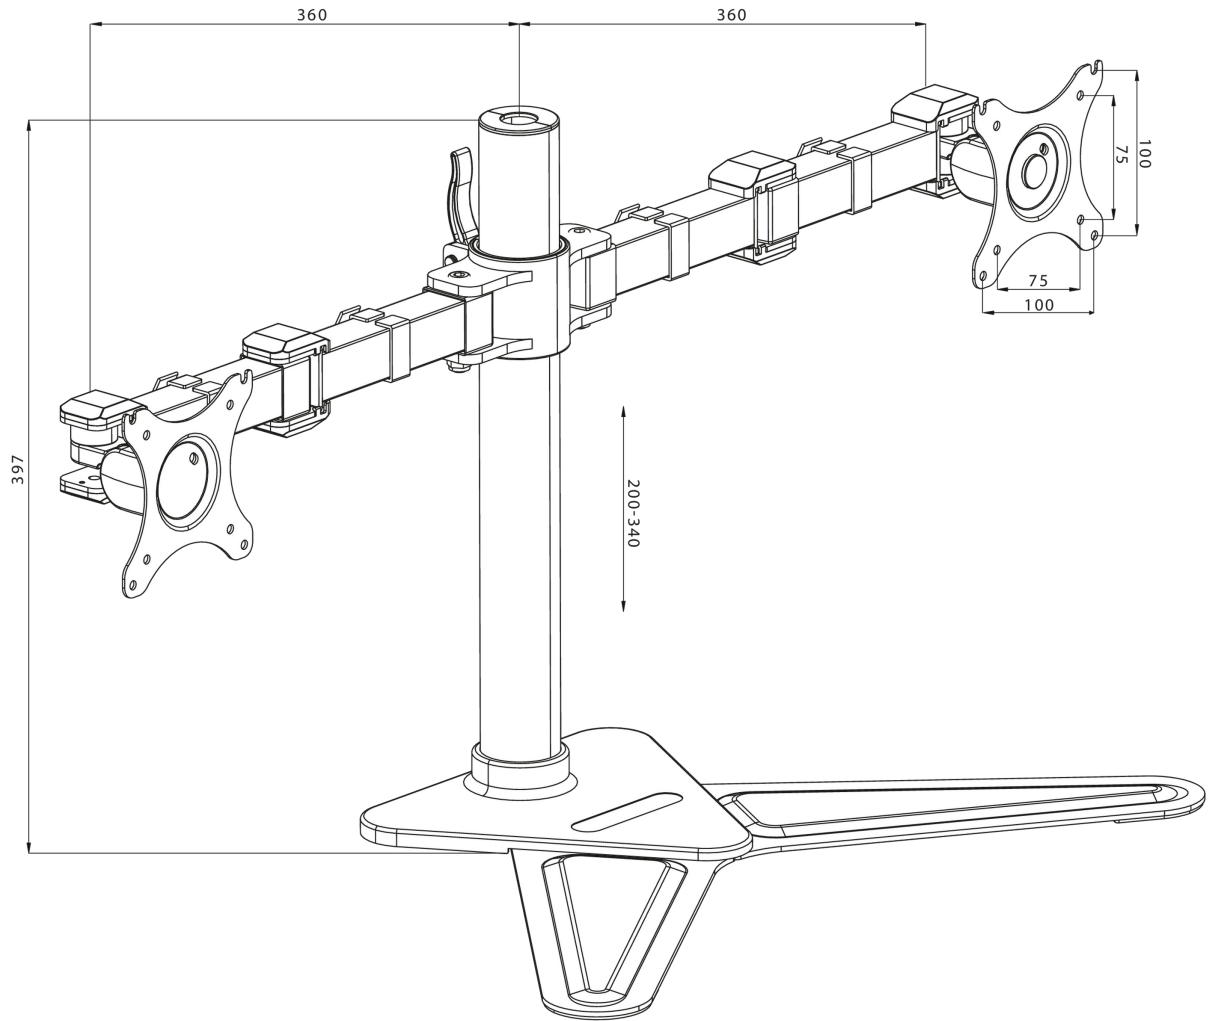

### Comfortable dual desktop stand

The iiyama DS1002D-B1 is a desk mount stand for two flat screens up to 30". The monitor arm allows you to save space on your desk reducing the number of stands to one only and the cable management system makes it easier to keep your workplace tidy. The easy to set-up stand offers broad adjustment capabilities, including tilt, swivel, height and rotation, so you can easily adjust the position of both screens to your preferences assuring comfortable and healthy body posture.

## 01 TECHNICAL SPECIFICATION

Type	desk stand for desktop monitor
Number of screens	2
Desk monut	stand
Screen size	10" - 30"
Height adjustment	200 - 340mm
Screen rotation	PIVOT 90°
Tilt	-85° - 15°
Swivel	180°
Max weight capacity	10kg / monitor
VESA minimum	75 x 75mm
VESA maximum	100 x 100mm

## 02 DIMENSIONS / WEIGHT

EAN code

4948570032068

All trademarks and registered trademarks acknowledged. E & O E. Specification subject to change without notice. All LCD's comply with ISO-9241-307:2008 in connection with pixel defects.