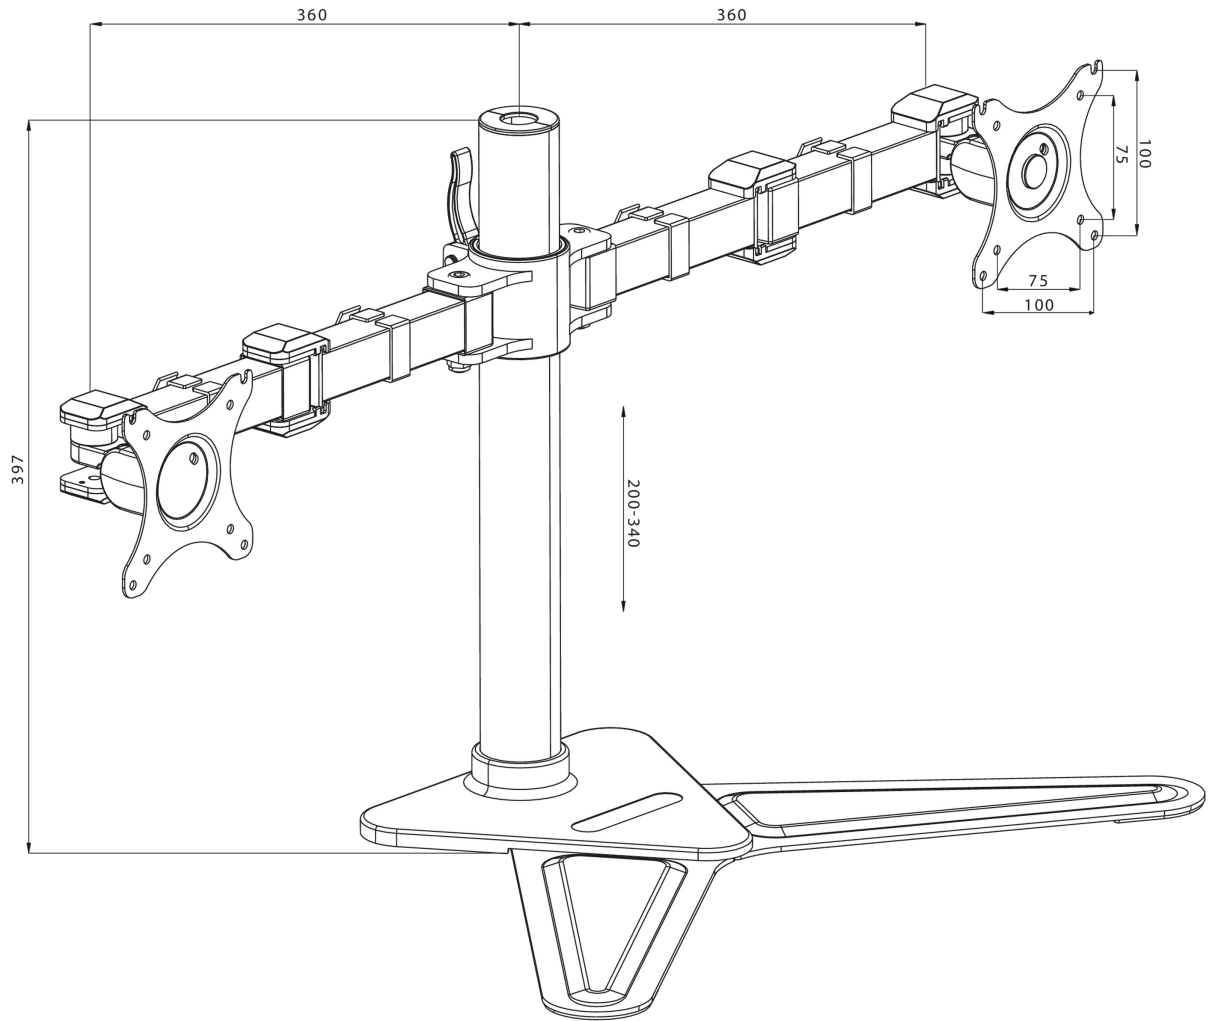

### Comfortable dual desktop stand

The iiyama DS1002D-B1 is a desk stand for two flat screens up to 30". The device allows you to save space on your desk reducing the number of stands to one only and the cable management system makes it easier to keep your workplace tidy. The easy to set-up stand offers broad adjustment capabilities, including tilt, swivel, height and rotation, so you can easily adjust the position of both screens to your preferences assuring comfortable and healthy body posture.

#### 01 ESPECIFICACIÓN TÉCNICA

Tipo	desk stand for desktop monitor
Número de pantallas	2
Soporte de escritorio	stand
Tamaño de pantalla	10" - 30"
Ajuste de altura	200 - 340mm
Rotación de pantalla	PIVOT 90°
inclinación	-85° - 15°
giro	180°
Peso máximo	10kg / monitor
VESA minimum	75 x 75mm
VESA maximum	100 x 100mm

## 02 DIMENSIONES / PESO

Código EAN

4948570032068

*All trademarks and registered trademarks acknowledged. E & O E. Specification subject to change without notice. All LCD's comply with ISO-9241-307:2008 in connection with pixel defects.*