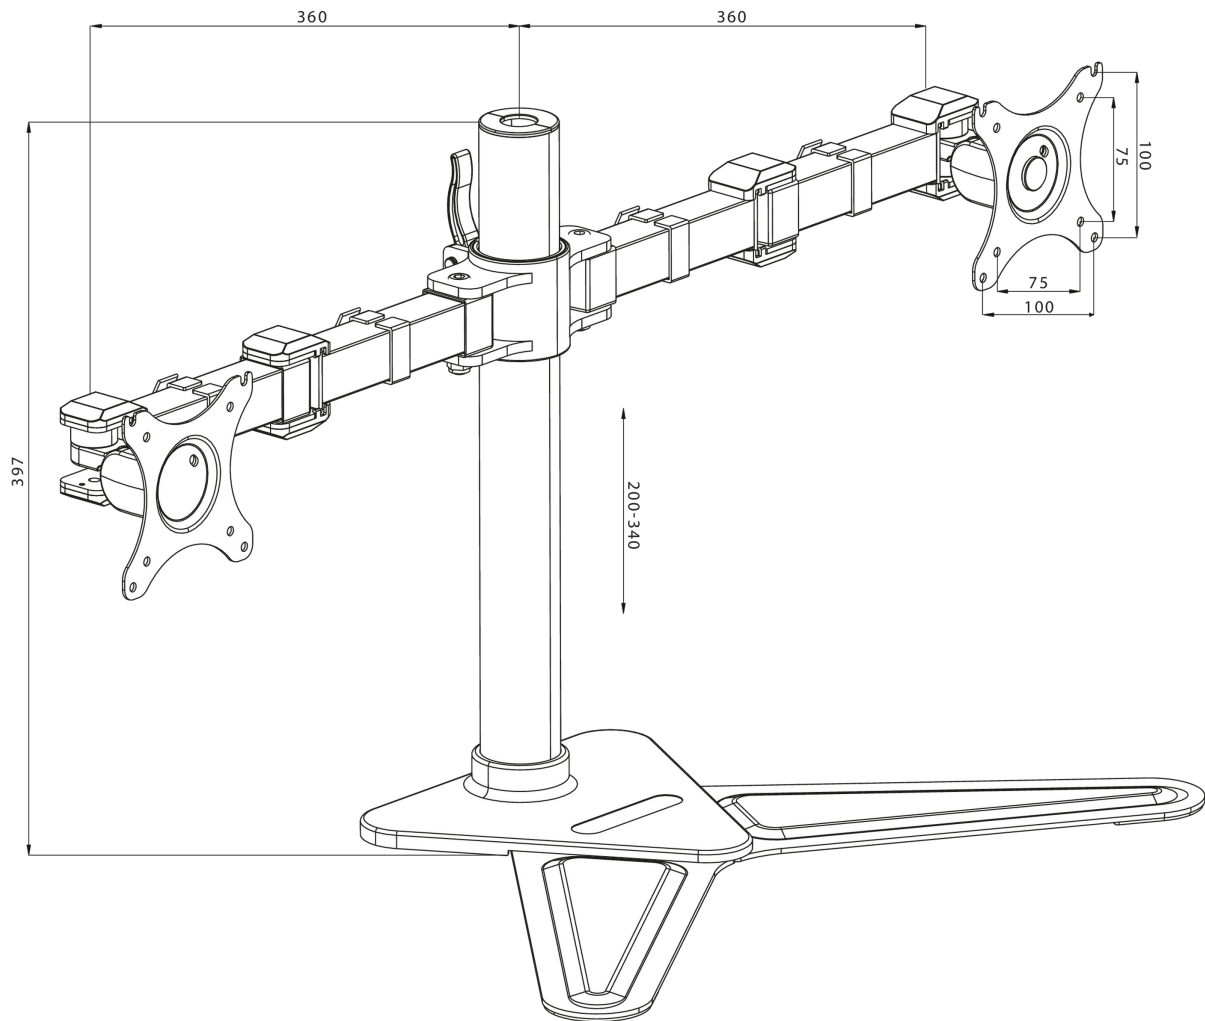

### Comfortable dual desktop stand

The iiyama DS1002D-B1 is a desk stand for two flat screens up to 30". The device allows you to save space on your desk reducing the number of stands to one only and the cable management system makes it easier to keep your workplace tidy. The easy to set-up stand offers broad adjustment capabilities, including tilt, swivel, height and rotation, so you can easily adjust the position of both screens to your preferences assuring comfortable and healthy body posture.

#### 01 ESPECIFICACIÓN TÉCNICA

Tipo	desk stand for desktop monitor
Número de pantallas	2
Soporte de escritorio	stand
Tamaño de pantalla	10" - 30"
Ajuste de altura	200 - 340mm
Rotación de pantalla	PIVOT 90°
inclinación	-85° - 15°
giro	180°
Peso máximo	10kg / monitor
VESA minimum	75 x 75mm
VESA maximum	100 x 100mm

## 02 DIMENSIONES / PESO

Código EAN

4948570032068

*All trademarks and registered trademarks acknowledged. E & O E. Specification subject to change without notice. All LCD's comply with ISO-9241-307:2008 in connection with pixel defects.*