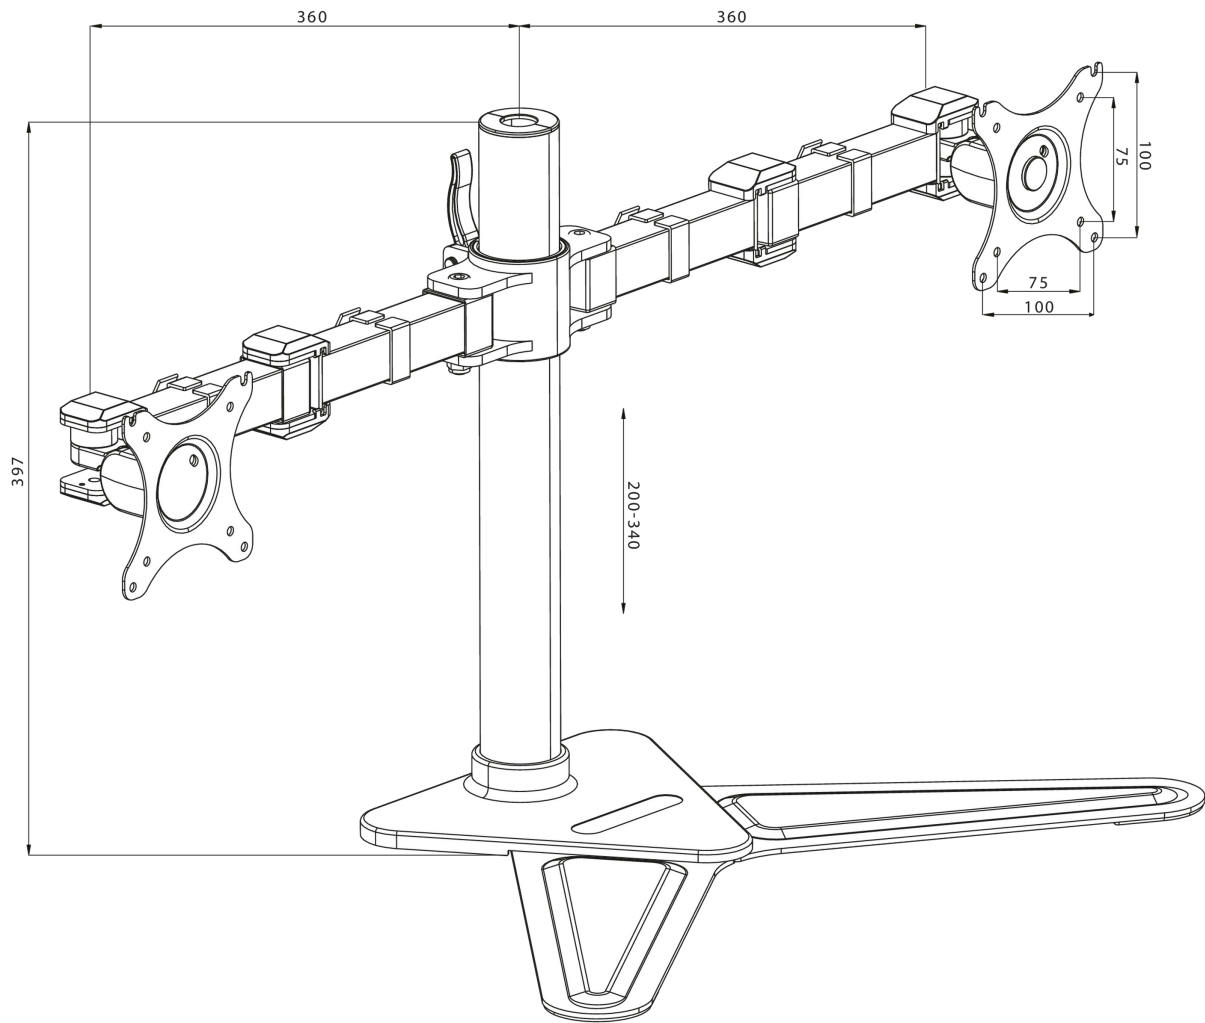

Comfortable dual monitor arm stand

The iiyama DS1002D-B1 is a desk stand for two flat screens up to 30". The monitor arm allows you to save space on your desk reducing the number of stands to one only and the cable management system makes it easier to keep your workplace tidy. The easy to set-up stand offers broad adjustment capabilities, including tilt, swivel, height and rotation, so you can easily adjust the position of both screens to your preferences assuring comfortable and healthy body posture.

01 TECHNICAL SPECIFICATION

Type	desk stand for desktop monitor
Number of screens	2
Desk monut	stand
Screen size	10" - 30"
Height adjustment	200 - 340mm
Screen rotation	PIVOT 90°
Tilt	-85° - 15°
Swivel	180°
Max weight capacity	10kg / monitor
VESA minimum	75 x 75mm
VESA maximum	100 x 100mm

02 DIMENSIONS / WEIGHT

EAN code

4948570032068

All trademarks and registered trademarks acknowledged. E & O E. Specification subject to change without notice. All LCD's comply with ISO-9241-307:2008 in connection with pixel defects.