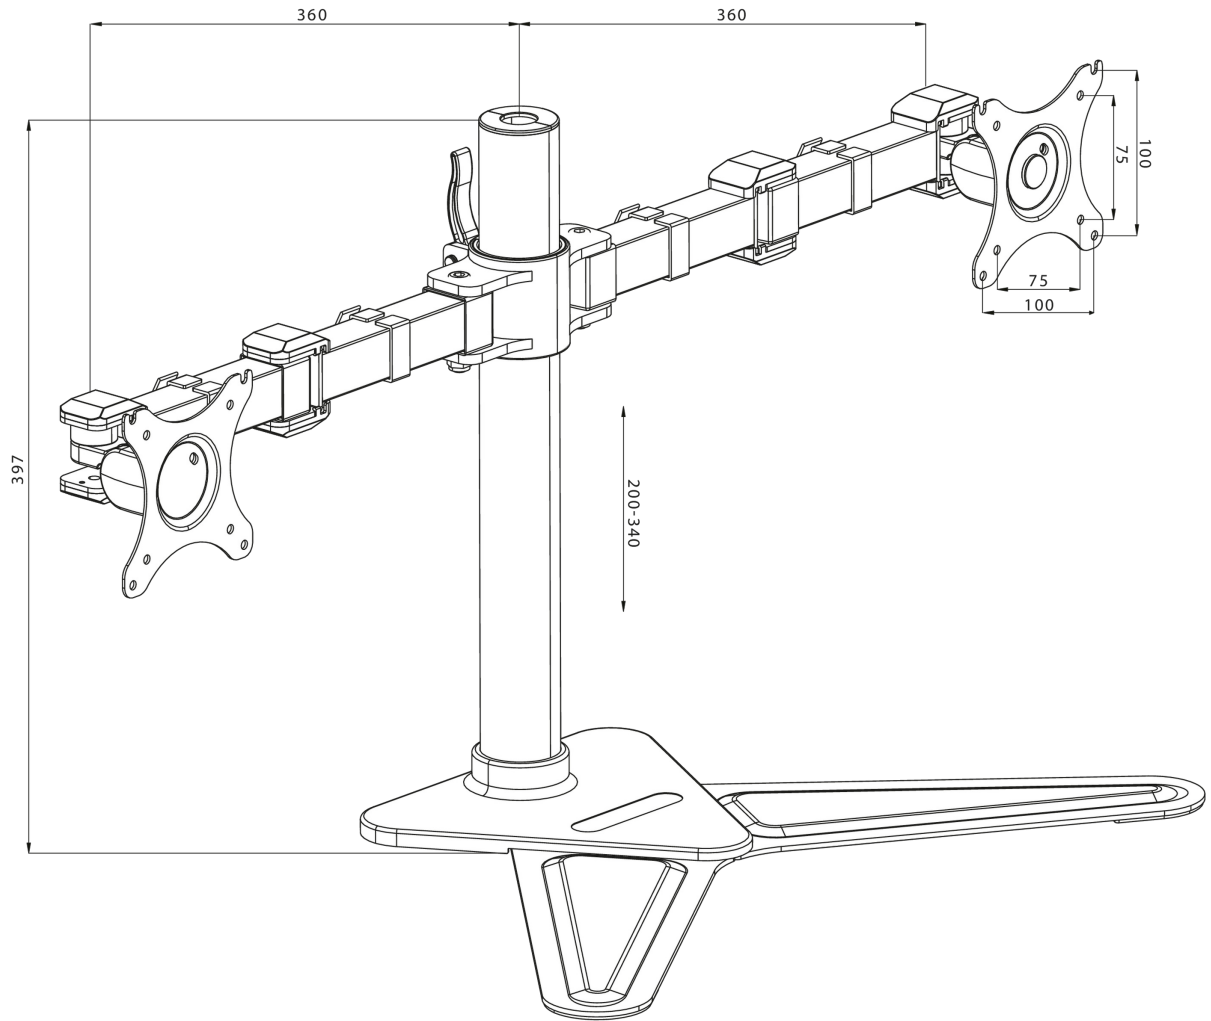

Comfortable dual monitor arm stand

The iiyama DS1002D-B1 is a desk stand for two flat screens up to 30". The monitor arm allows you to save space on your desk reducing the number of stands to one only and the cable management system makes it easier to keep your workplace tidy. The easy to set-up stand offers broad adjustment capabilities, including tilt, swivel, height and rotation, so you can easily adjust the position of both screens to your preferences assuring comfortable and healthy body posture.

01 TECHNICAL SPECIFICATION

Type	desk stand for desktop monitor
Number of screens	2
Desk monut	stand
Screen size	10" - 30"
Height adjustment	200 - 340mm
Screen rotation	PIVOT 90°
Tilt	-85° - 15°
Swivel	180°
Max weight capacity	10kg / monitor
VESA minimum	75 x 75mm
VESA maximum	100 x 100mm

02 DIMENSIONS / WEIGHT

EAN code

4948570032068

All trademarks and registered trademarks acknowledged. E & O E. Specification subject to change without notice. All LCD's comply with ISO-9241-307:2008 in connection with pixel defects.