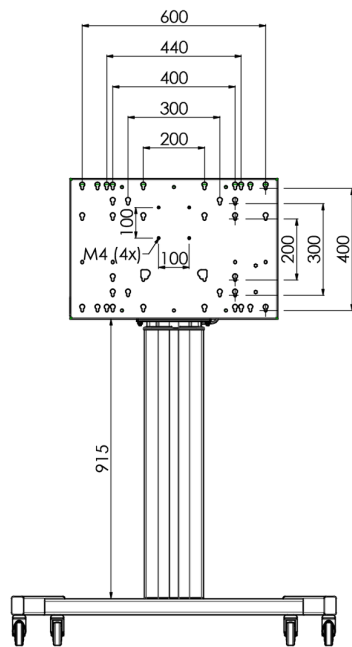

Floor lift on wheels for large format (touch) displays up to 120 kg with lockable lid for protection

Floor lift XL on wheels for (touch) screens bigger than 65", max 120 kg A motorized trolley for touch screens up to VESA 600-400. What makes this product so unique is its screen flexibility and installation ease, within just three steps the product is installed and ready for use. This wheeled stand with electrical height adjustment has continuous and silent height adjustment and an integrated screen bracket containing most VESA patterns, making it suitable for almost every display. The embedded VESA bracket has another special feature, it can be used as support for a Desktop PC at the back. Please note: If your screen is too big (VESA 600-500/600, VESA 800-500/600 or VESA 800-400), please use the [MD 052B7288](#) adapter.

01 SPECIFIKACE

Number of screens	1
Screen size	32" - 86"
Váha max.	120kg / monitor
VESA minimum	200 x 200mm
VESA maximum	600 x 400mm

02 ROZMĚRY / HMOTNOST

Rozměry výrobku Š x V x D

1058 x 1890.5 x 772mm

Váha (bez balení)

52kg

03 SOUVÍSEJÍCÍ INFORMACE

Související produkty

[MD 063B7240](#), [MD 052B7288](#)

Všechny ochranné známky jsou registrovány a chráněny. Vyhrazené právo na změny. Veškeré ploché panely LCD splňují normu ISO-9241-307:2008 v oblasti počtu vadných pixelů.