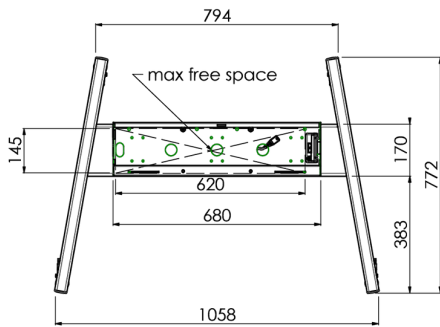

Floor lift on wheels for large format (touch) displays up to 120 kg with lockable lid for protection

Floor lift XL on wheels for (touch) screens bigger than 65", max 120 kg A motorized trolley for touch screens up to VESA 600-400. What makes this product so unique is its screen flexibility and installation ease, within just three steps the product is installed and ready for use. This wheeled stand with electrical height adjustment has continuous and silent height adjustment and an integrated screen bracket containing most VESA patterns, making it suitable for almost every display. The embedded VESA bracket has another special feature, it can be used as support for a Desktop PC at the back. Please note: If your screen is too big (VESA 600-500/600, VESA 800-500/600 or VESA 800-400), please use the [MD 052B7288](#) adapter.

01 SPECIFIKACE

Number of screens	1
Screen size	32" - 86"
Váha max.	120kg / monitor
VESA minimum	200 x 200mm
VESA maximum	600 x 400mm

02 ROZMĚRY / HMOTNOST

Rozměry výrobku Š x V x D

1058 x 1890.5 x 772mm

Váha (bez balení)

52kg

03 SOUVÍSEJÍCÍ INFORMACE

Související produkty

[MD 063B7240](#), [MD 052B7288](#)

Všechny ochranné známky jsou registrovány a chráněny. Vyhrazené právo na změny. Veškeré ploché panely LCD splňují normu ISO-9241-307:2008 v oblasti počtu vadných pixelů.