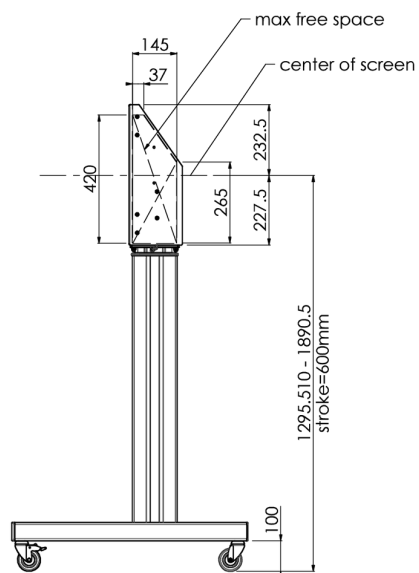

Floor lift on wheels for large format (touch) displays up to 120 kg with lockable lid for protection

Floor lift XL on wheels for (touch) screens bigger than 65", max 120 kg A motorized trolley for touch screens up to VESA 600-400. What makes this product so unique is its screen flexibility and installation ease, within just three steps the product is installed and ready for use. This wheeled stand with electrical height adjustment has continuous and silent height adjustment and an integrated screen bracket containing most VESA patterns, making it suitable for almost every display. The embedded VESA bracket has another special feature, it can be used as support for a Desktop PC at the back. Please note: If your screen is too big (VESA 600-500/600, VESA 800-500/600 or VESA 800-400), please use the [MD 052B7288](#) adapter.

01 SPECIFIKACE

Number of screens	1
Screen size	32" - 86"
Váha max.	120kg / monitor
VESA minimum	200 x 200mm
VESA maximum	600 x 400mm

02 ROZMĚRY / HMOTNOST

Rozměry výrobku Š x V x D

1058 x 1890.5 x 772mm

Váha (bez balení)

52kg

03 SOUVÍSEJÍCÍ INFORMACE

Související produkty

[MD 063B7240](#), [MD 052B7288](#)

Všechny ochranné známky jsou registrovány a chráněny. Vyhrazené právo na změny. Veškeré ploché panely LCD splňují normu ISO-9241-307:2008 v oblasti počtu vadných pixelů.