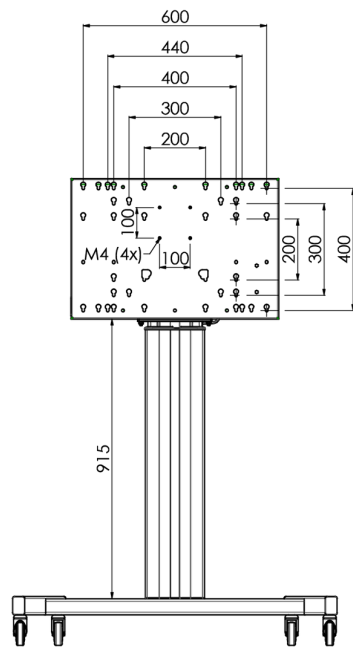

Floor lift on wheels for large format (touch) displays up to 120 kg with lockable lid for protection

Floor lift XL on wheels for (touch) screens bigger than 65", max 120 kg A motorized trolley for touch screens up to VESA 600-400. What makes this product so unique is its screen flexibility and installation ease, within just three steps the product is installed and ready for use. This wheeled stand with electrical height adjustment has continuous and silent height adjustment and an integrated screen bracket containing most VESA patterns, making it suitable for almost every display. The embedded VESA bracket has another special feature, it can be used as support for a Desktop PC at the back. Please note: If your screen is too big (VESA 600-500/600, VESA 800-500/600 or VESA 800-400), please use the [MD 052B7288](#) adapter.

01 SPECIFIKACE

Number of screens	1
Screen size	32" - 86"
Váha max.	120kg / monitor
VESA minimum	200 x 200mm
VESA maximum	600 x 400mm

02 ROZMĚRY / HMOTNOST

Rozměry výrobku Š x V x D

1058 x 1890.5 x 772mm

Váha (bez balení)

52kg

03 SOUVÍSEJÍCÍ INFORMACE

Související produkty

[MD 063B7240](#), [MD 052B7288](#)

Všechny ochranné známky jsou registrovány a chráněny. Vyhrazené právo na změny. Veškeré ploché panely LCD splňují normu ISO-9241-307:2008 v oblasti počtu vadných pixelů.