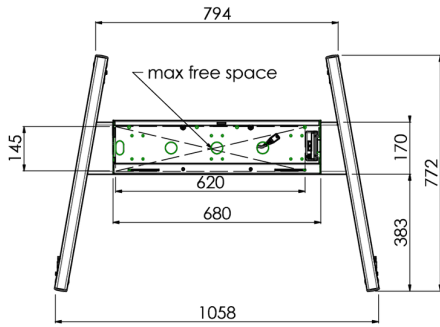

**Floor lift on wheels for large format (touch) displays up to 120 kg with lockable lid for protection**

Floor lift XL on wheels for (touch) screens bigger than 65", max 120 kg A motorized trolley for touch screens up to VESA 600-400. What makes this product so unique is its screen flexibility and installation ease, within just three steps the product is installed and ready for use. This wheeled stand with electrical height adjustment has continuous and silent height adjustment and an integrated screen bracket containing most VESA patterns, making it suitable for almost every display. The embedded VESA bracket has another special feature, it can be used as support for a Desktop PC at the back. Please note: If your screen is too big (VESA 600-500/600, VESA 800-500/600 or VESA 800-400), please use the [MD 052B7288](#) adapter.

**01 TECHNICAL SPECIFICATION**

Number of screens	1
Screen size	32" - 86"
Max weight capacity	120kg / monitor
VESA minimum	200 x 200mm
VESA maximum	600 x 400mm

## 02 DIMENSIONS / WEIGHT

Product dimensions W x H x D

1058 x 1890.5 x 772mm

Weight (without box)

52kg