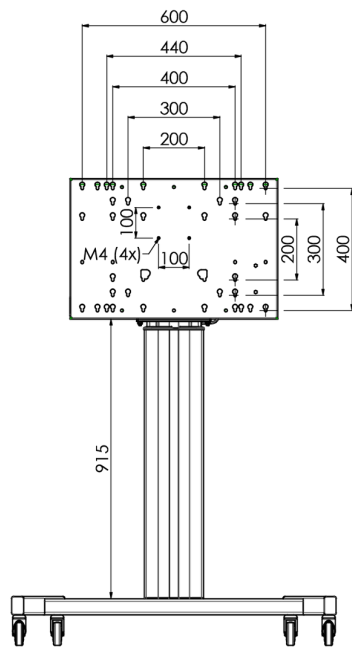

**Floor lift on wheels for large format (touch) displays up to 120 kg with lockable lid for protection**

Floor lift XL on wheels for (touch) screens bigger than 65", max 120 kg A motorized trolley for touch screens up to VESA 600-400. What makes this product so unique is its screen flexibility and installation ease, within just three steps the product is installed and ready for use. This wheeled stand with electrical height adjustment has continuous and silent height adjustment and an integrated screen bracket containing most VESA patterns, making it suitable for almost every display. The embedded VESA bracket has another special feature, it can be used as support for a Desktop PC at the back. Please note: If your screen is too big (VESA 600-500/600, VESA 800-500/600 or VESA 800-400), please use the [MD 052B7288](#) adapter.

**01 TECHNICAL SPECIFICATION**

Number of screens	1
Screen size	32" - 86"
Max weight capacity	120kg / monitor
VESA minimum	200 x 200mm
VESA maximum	600 x 400mm

## 02 DIMENSIONS / WEIGHT

Product dimensions W x H x D

1058 x 1890.5 x 772mm

Weight (without box)

52kg