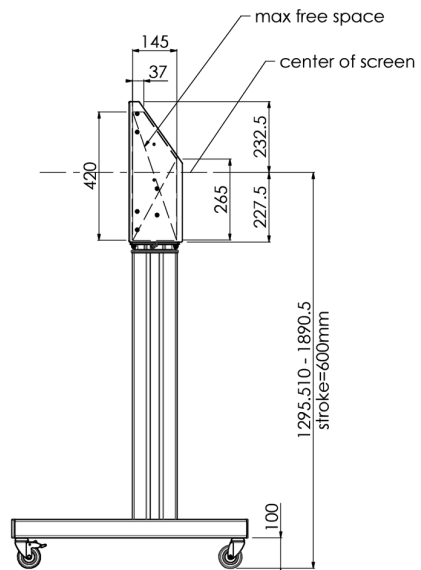

**Floor lift on wheels for large format (touch) displays up to 120 kg with lockable lid for protection**

Floor lift XL on wheels for (touch) screens bigger than 65", max 120 kg A motorized trolley for touch screens up to VESA 600-400. What makes this product so unique is its screen flexibility and installation ease, within just three steps the product is installed and ready for use. This wheeled stand with electrical height adjustment has continuous and silent height adjustment and an integrated screen bracket containing most VESA patterns, making it suitable for almost every display. The embedded VESA bracket has another special feature, it can be used as support for a Desktop PC at the back. Please note: If your screen is too big (VESA 600-500/600, VESA 800-500/600 or VESA 800-400), please use the [MD 052B7288](#) adapter.

**01 TECHNICAL SPECIFICATION**

Number of screens	1
Screen size	32" - 86"
Max weight capacity	120kg / monitor
VESA minimum	200 x 200mm
VESA maximum	600 x 400mm

## 02 DIMENSIONS / WEIGHT

Product dimensions W x H x D

1058 x 1890.5 x 772mm

Weight (without box)

52kg