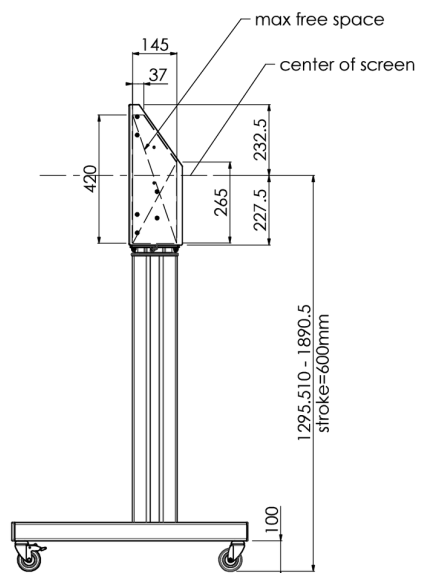

**Floor lift on wheels for large format (touch) displays up to 120 kg with lockable lid for protection**

Floor lift XL on wheels for (touch) screens bigger than 65", max 120 kg A motorized trolley for touch screens up to VESA 600-400. What makes this product so unique is its screen flexibility and installation ease, within just three steps the product is installed and ready for use. This wheeled stand with electrical height adjustment has continuous and silent height adjustment and an integrated screen bracket containing most VESA patterns, making it suitable for almost every display. The embedded VESA bracket has another special feature, it can be used as support for a Desktop PC at the back. Please note: If your screen is too big (VESA 600-500/600, VESA 800-500/600 or VESA 800-400), please use the [MD 052B7288](#) adapter.

**01 TECHNICAL SPECIFICATION**

Number of screens	1
Screen size	32" - 86"
Max weight capacity	120kg / monitor
VESA minimum	200 x 200mm
VESA maximum	600 x 400mm

## 02 DIMENSIONS / WEIGHT

Product dimensions W x H x D

1058 x 1890.5 x 772mm

Weight (without box)

52kg