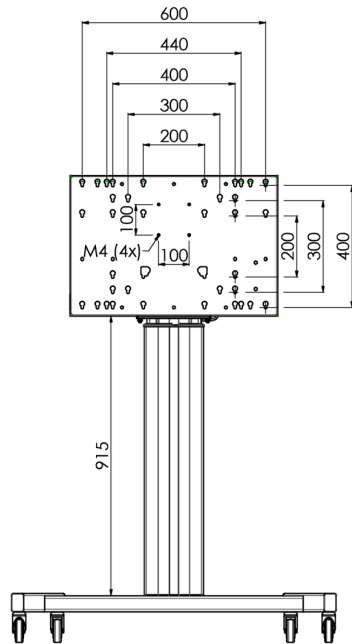

**Floor lift on wheels for large format (touch) displays up to 120 kg with lockable lid for protection**

Floor lift XL on wheels for (touch) screens bigger than 65", max 120 kg A motorized trolley for touch screens up to VESA 600-400. What makes this product so unique is its screen flexibility and installation ease, within just three steps the product is installed and ready for use. This wheeled stand with electrical height adjustment has continuous and silent height adjustment and an integrated screen bracket containing most VESA patterns, making it suitable for almost every display. The embedded VESA bracket has another special feature, it can be used as support for a Desktop PC at the back. Please note: If your screen is too big (VESA 600-500/600, VESA 800-500/600 or VESA 800-400), please use the [MD 052B7288](#) adapter.

**01 TECHNICAL SPECIFICATION**

Number of screens	1
Screen size	32" - 86"
Max weight capacity	120kg / monitor
VESA minimum	200 x 200mm
VESA maximum	600 x 400mm

## 02 DIMENSIONS / WEIGHT

Product dimensions W x H x D

1058 x 1890.5 x 772mm

Weight (without box)

52kg

### 03 RELATED INFORMATION

Related products

[MD 063B7240](#), [MD 052B7288](#)

*All trademarks and registered trademarks acknowledged. E & O E. Specification subject to change without notice. All LCD's comply with ISO-9241-307:2008 in connection with pixel defects.*