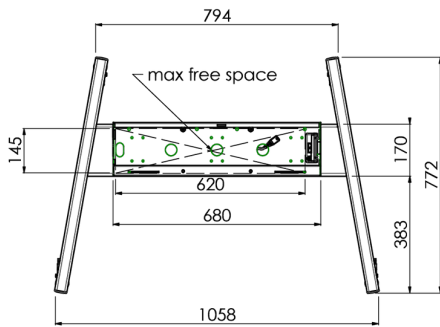

**Floor lift on wheels for large format (touch) displays up to 120 kg with lockable lid for protection**

Floor lift XL on wheels for (touch) screens bigger than 65", max 120 kg A motorized trolley for touch screens up to VESA 600-400. What makes this product so unique is its screen flexibility and installation ease, within just three steps the product is installed and ready for use. This wheeled stand with electrical height adjustment has continuous and silent height adjustment and an integrated screen bracket containing most VESA patterns, making it suitable for almost every display. The embedded VESA bracket has another special feature, it can be used as support for a Desktop PC at the back. Please note: If your screen is too big (VESA 600-500/600, VESA 800-500/600 or VESA 800-400), please use the [MD 052B7288](#) adapter.

**01 TECHNICAL SPECIFICATION**

Number of screens	1
Screen size	32" - 86"
Max weight capacity	120kg / monitor
VESA minimum	200 x 200mm
VESA maximum	600 x 400mm

## 02 DIMENSIONS / WEIGHT

Product dimensions W x H x D

1058 x 1890.5 x 772mm

Weight (without box)

52kg