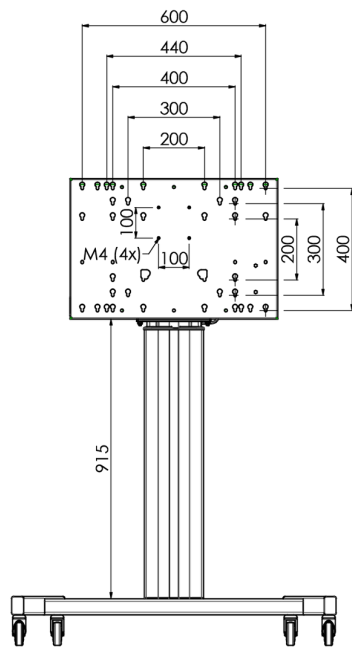

**Floor lift on wheels for large format (touch) displays up to 120 kg with lockable lid for protection**

Floor lift XL on wheels for (touch) screens bigger than 65", max 120 kg A motorized trolley for touch screens up to VESA 600-400. What makes this product so unique is its screen flexibility and installation ease, within just three steps the product is installed and ready for use. This wheeled stand with electrical height adjustment has continuous and silent height adjustment and an integrated screen bracket containing most VESA patterns, making it suitable for almost every display. The embedded VESA bracket has another special feature, it can be used as support for a Desktop PC at the back. Please note: If your screen is too big (VESA 600-500/600, VESA 800-500/600 or VESA 800-400), please use the [MD 052B7288](#) adapter.

**01 TECHNICAL SPECIFICATION**

Number of screens	1
Screen size	32" - 86"
Max weight capacity	120kg / monitor
VESA minimum	200 x 200mm
VESA maximum	600 x 400mm

02 DIMENSIONS / WEIGHT

Product dimensions W x H x D

1058 x 1890.5 x 772mm

Weight (without box)

52kg