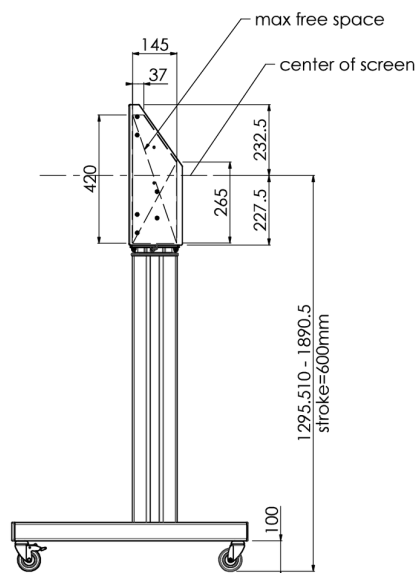

**Floor lift on wheels for large format (touch) displays up to 120 kg with lockable lid for protection**

Floor lift XL on wheels for (touch) screens bigger than 65", max 120 kg A motorized trolley for touch screens up to VESA 600-400. What makes this product so unique is its screen flexibility and installation ease, within just three steps the product is installed and ready for use. This wheeled stand with electrical height adjustment has continuous and silent height adjustment and an integrated screen bracket containing most VESA patterns, making it suitable for almost every display. The embedded VESA bracket has another special feature, it can be used as support for a Desktop PC at the back. Please note: If your screen is too big (VESA 600-500/600, VESA 800-500/600 or VESA 800-400), please use the [MD 052B7288](#) adapter.

**01 TECHNICAL SPECIFICATION**

Number of screens	1
Screen size	32" - 86"
Max weight capacity	120kg / monitor
VESA minimum	200 x 200mm
VESA maximum	600 x 400mm

02 DIMENSIONS / WEIGHT

Product dimensions W x H x D

1058 x 1890.5 x 772mm

Weight (without box)

52kg