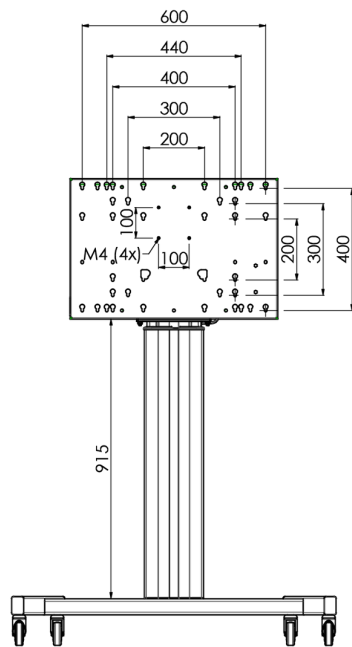

**Floor lift on wheels for large format (touch) displays up to 120 kg with lockable lid for protection**

Floor lift XL on wheels for (touch) screens bigger than 65", max 120 kg A motorized trolley for touch screens up to VESA 600-400. What makes this product so unique is its screen flexibility and installation ease, within just three steps the product is installed and ready for use. This wheeled stand with electrical height adjustment has continuous and silent height adjustment and an integrated screen bracket containing most VESA patterns, making it suitable for almost every display. The embedded VESA bracket has another special feature, it can be used as support for a Desktop PC at the back. Please note: If your screen is too big (VESA 600-500/600, VESA 800-500/600 or VESA 800-400), please use the [MD 052B7288](#) adapter.

**01 TECHNICAL SPECIFICATION**

Number of screens	1
Screen size	32" - 86"
Max weight capacity	120kg / monitor
VESA minimum	200 x 200mm
VESA maximum	600 x 400mm

02 DIMENSIONS / WEIGHT

Product dimensions W x H x D

1058 x 1890.5 x 772mm

Weight (without box)

52kg

### 03 RELATED INFORMATION

Related products

[MD 063B7240](#), [MD 052B7288](#)

*All trademarks and registered trademarks acknowledged. E & O E. Specification subject to change without notice. All LCD's comply with ISO-9241-307:2008 in connection with pixel defects.*