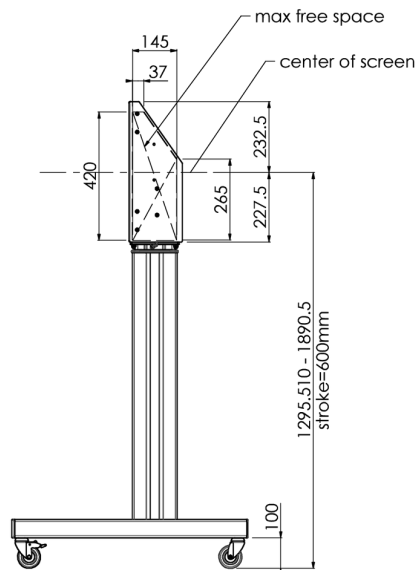

**Floor lift on wheels for large format (touch) displays up to 120 kg with lockable lid for protection**

Floor lift XL on wheels for (touch) screens bigger than 65", max 120 kg A motorized trolley for touch screens up to VESA 600-400. What makes this product so unique is its screen flexibility and installation ease, within just three steps the product is installed and ready for use. This wheeled stand with electrical height adjustment has continuous and silent height adjustment and an integrated screen bracket containing most VESA patterns, making it suitable for almost every display. The embedded VESA bracket has another special feature, it can be used as support for a Desktop PC at the back. Please note: If your screen is too big (VESA 600-500/600, VESA 800-500/600 or VESA 800-400), please use the [MD 052B7288](#) adapter.

**01 TECHNICAL SPECIFICATION**

Number of screens	1
Screen size	32" - 86"
Max weight capacity	120kg / monitor
VESA minimum	200 x 200mm
VESA maximum	600 x 400mm

02 DIMENSIONS / WEIGHT

Product dimensions W x H x D

1058 x 1890.5 x 772mm

Weight (without box)

52kg