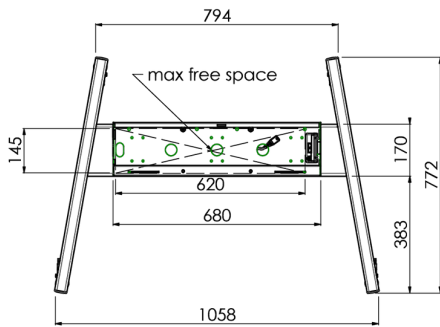

**Floor lift on wheels for large format (touch) displays up to 120 kg with lockable lid for protection**

Floor lift XL on wheels for (touch) screens bigger than 65", max 120 kg A motorized trolley for touch screens up to VESA 600-400. What makes this product so unique is its screen flexibility and installation ease, within just three steps the product is installed and ready for use. This wheeled stand with electrical height adjustment has continuous and silent height adjustment and an integrated screen bracket containing most VESA patterns, making it suitable for almost every display. The embedded VESA bracket has another special feature, it can be used as support for a Desktop PC at the back. Please note: If your screen is too big (VESA 600-500/600, VESA 800-500/600 or VESA 800-400), please use the [MD 052B7288](#) adapter.

**01 TECHNICAL SPECIFICATION**

Number of screens	1
Screen size	32" - 86"
Max weight capacity	120kg / monitor
VESA minimum	200 x 200mm
VESA maximum	600 x 400mm

02 DIMENSIONS / WEIGHT

Product dimensions W x H x D

1058 x 1890.5 x 772mm

Weight (without box)

52kg