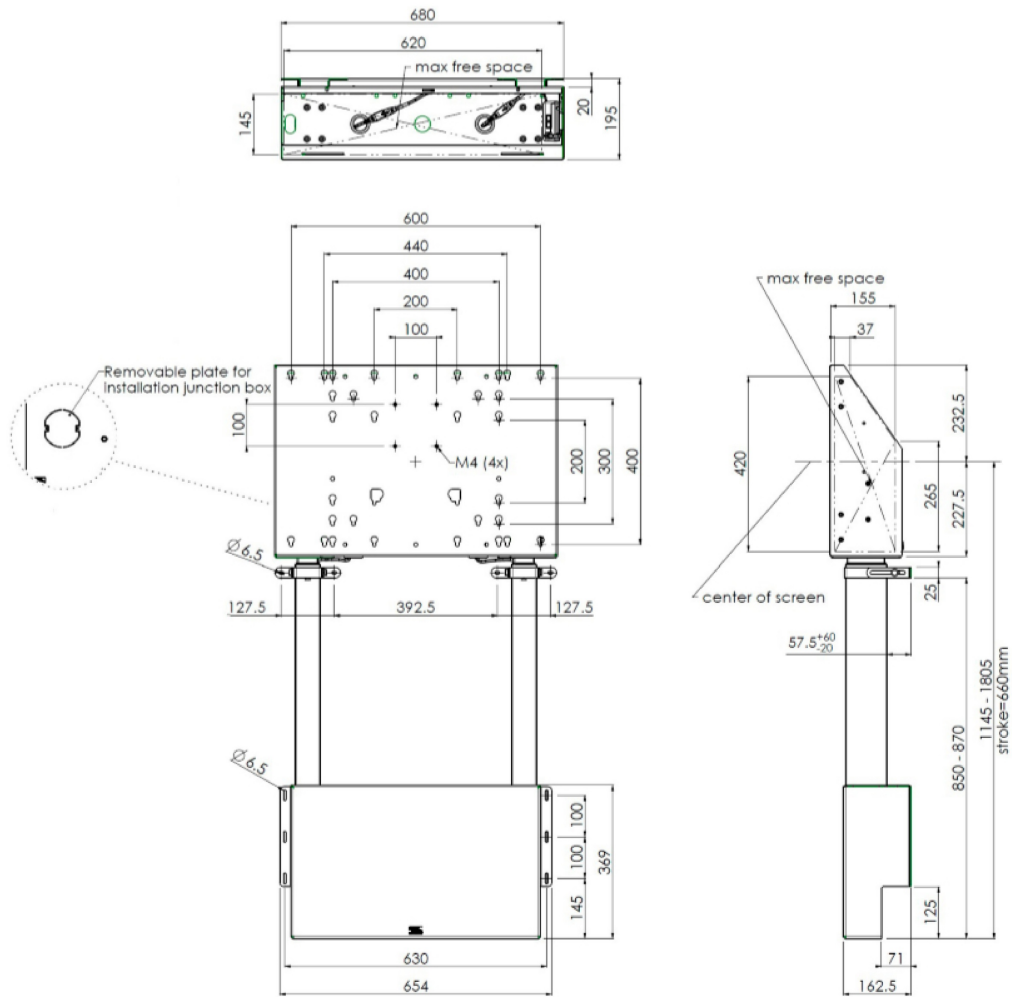

Floor supported wall lift for (touch) screens, max 120 kg A motorized trolley for touch screens up to VESA 600-400. Thanks to its double columns it offers extra stability and robustness for working with a touch display. It features an electrical regulation guaranteeing a continuous and silent height adjustment, and an integrated screen bracket containing most VESA patterns, making it suitable for almost every display. At the back side of the mounting utility, there is space reserved for placing a mini PC or thin client. Please note: If your screen is too big (VESA 600-500/600 or VESA 800-500/600), please use the [MD 052B7280](#) adapter. For screens with VESA 800-400, please use the [MD 052B7265](#) adapter.

01 SPECIFIKACE

Screen size	65" - 86"
Váha max.	120kg / monitor

02 ROZMĚRY / HMOTNOST

EAN code

4948570032433

Všechny ochranné známky jsou registrovány a chráněny. Vyhrazené právo na změny. Veškeré ploché panely LCD splňují normu ISO-9241-307:2008 v oblasti počtu vadných pixelů.