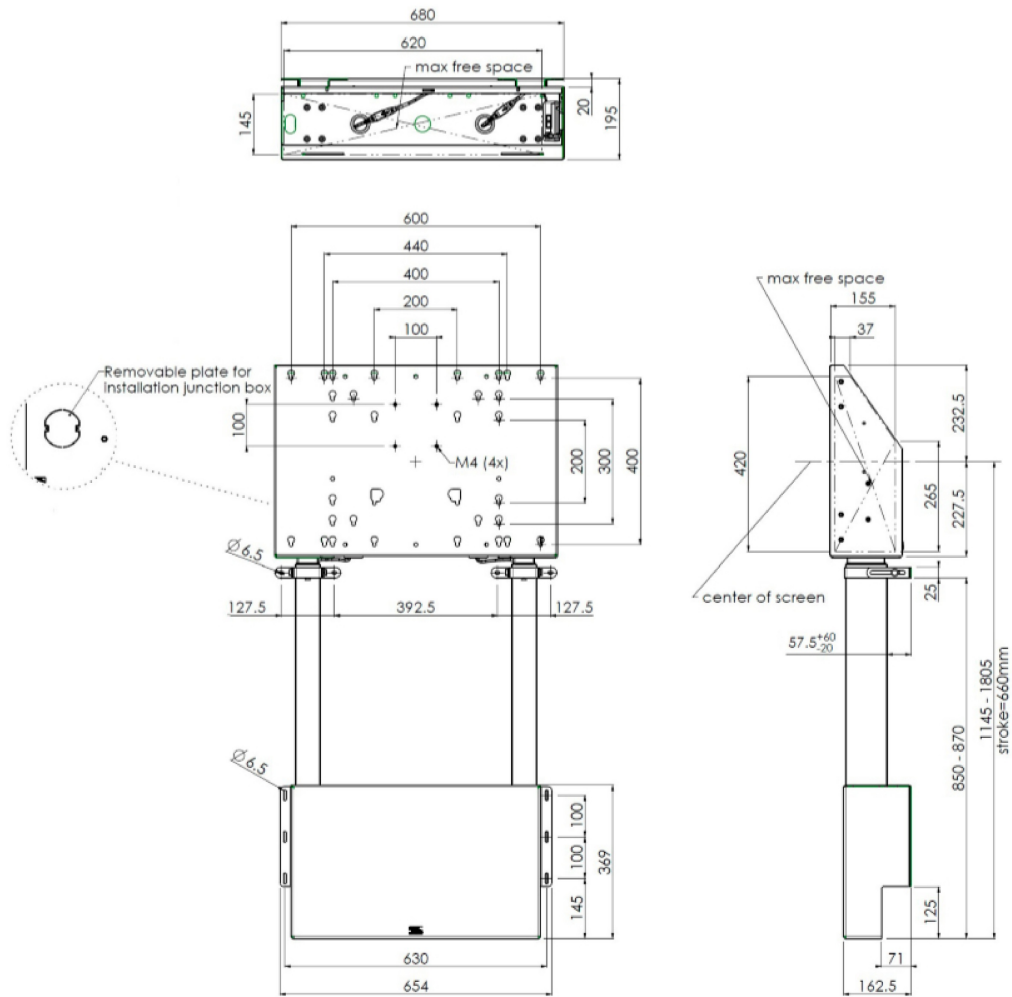

Wall lift for large format (touch) displays up to 120kg.

Floor supported wall lift for (touch) screens, max 120 kg A motorized trolley for touch screens up to VESA 600-400. Thanks to its double columns it offers extra stability and robustness for working with a touch display. It features an electrical regulation guaranteeing a continuous and silent height adjustment, and an integrated screen bracket containing most VESA patterns, making it suitable for almost every display. At the back side of the mounting utility, there is space reserved for placing a mini PC or thin client. Please note: If your screen is too big (VESA 600-500/600 or VESA 800-500/600), please use the [MD 052B7280](#) adapter. For screens with VESA 800-400, please use the [MD 052B7265](#) adapter.

01 TECHNICAL SPECIFICATION

Screen size	65" - 86"
Max weight capacity	120kg / monitor

02 DIMENSIONS / WEIGHT

EAN code

4948570032433

All trademarks and registered trademarks acknowledged. E & O E. Specification subject to change without notice. All LCD's comply with ISO-9241-307:2008 in connection with pixel defects.