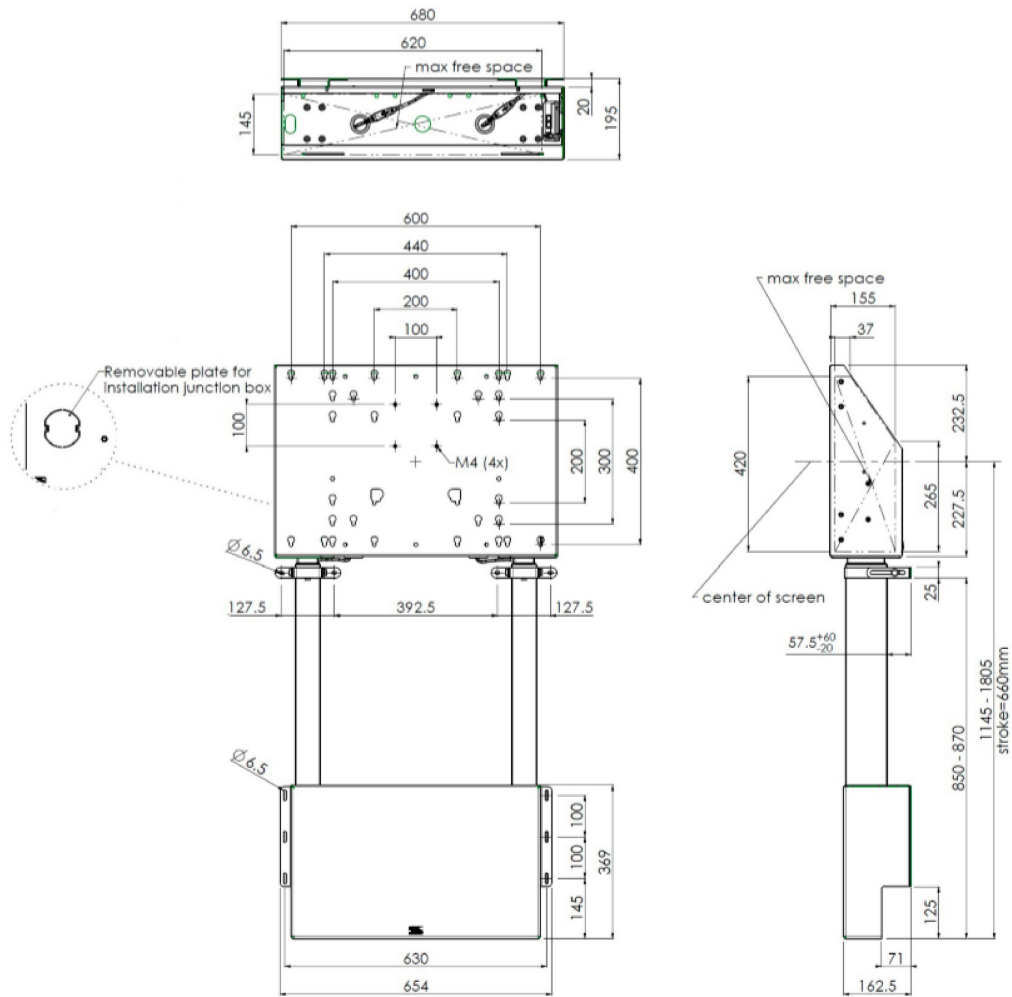

Wall lift for large format (touch) displays up to 120kg.

Floor supported wall lift for (touch) screens, max 120 kg A motorized trolley for touch screens up to VESA 600-400. Thanks to its double columns it offers extra stability and robustness for working with a touch display. It features an electrical regulation guaranteeing a continuous and silent height adjustment, and an integrated screen bracket containing most VESA patterns, making it suitable for almost every display. At the back side of the mounting utility, there is space reserved for placing a mini PC or thin client. Please note: If your screen is too big (VESA 600-500/600 or VESA 800-500/600), please use the [MD 052B7280](#) adapter. For screens with VESA 800-400, please use the [MD 052B7265](#) adapter.

01 ESPECIFICACIÓN TÉCNICA

Tamaño de pantalla	65" - 86"
Peso máximo	120kg / monitor

02 DIMENSIONES / PESO

Código EAN

4948570032433

All trademarks and registered trademarks acknowledged. E & O E. Specification subject to change without notice. All LCD's comply with ISO-9241-307:2008 in connection with pixel defects.