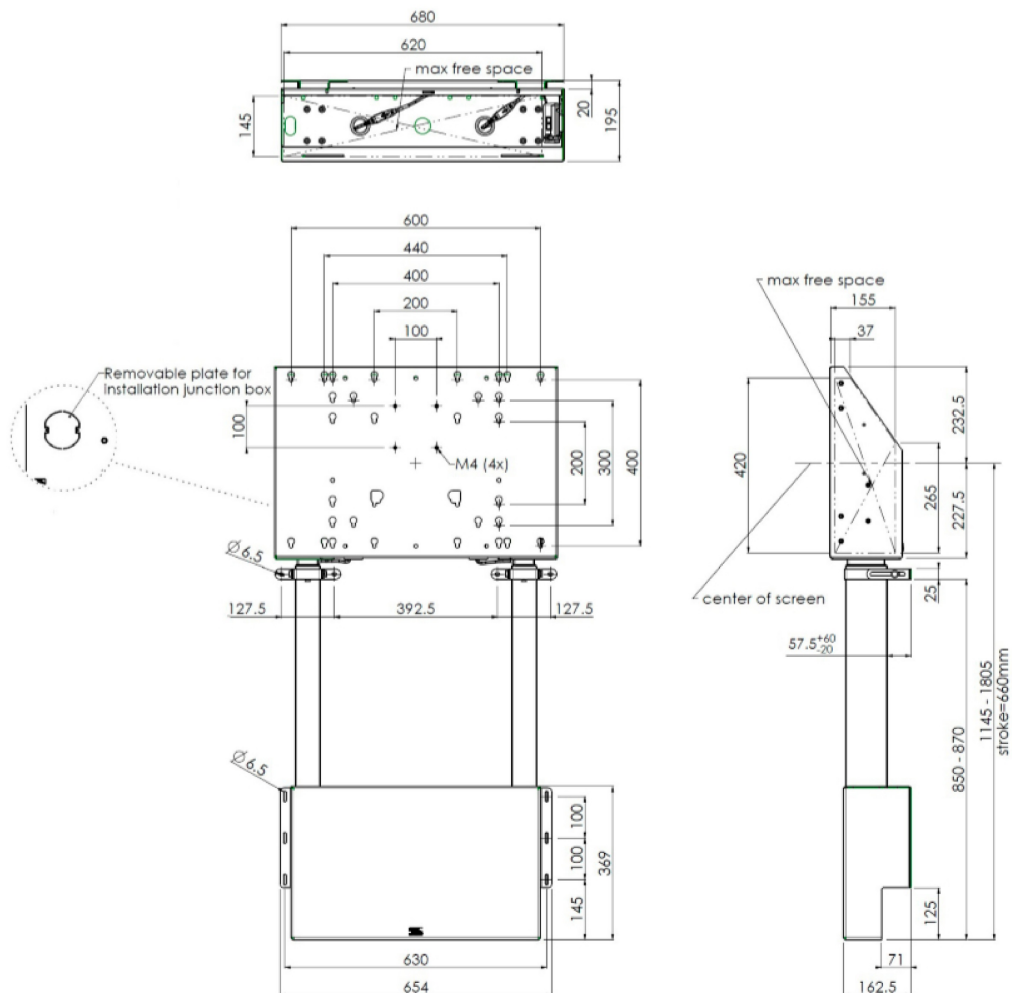

01 TECHNIKAI PARAMÉTEREK

Képernyő mérete

65" - 86"

Maximális teherbírás

120kg / monitor

All trademarks and registered trademarks acknowledged. E & O E. Specification subject to change without notice. All LCD's comply with ISO-9241-307:2008 in connection with pixel defects.