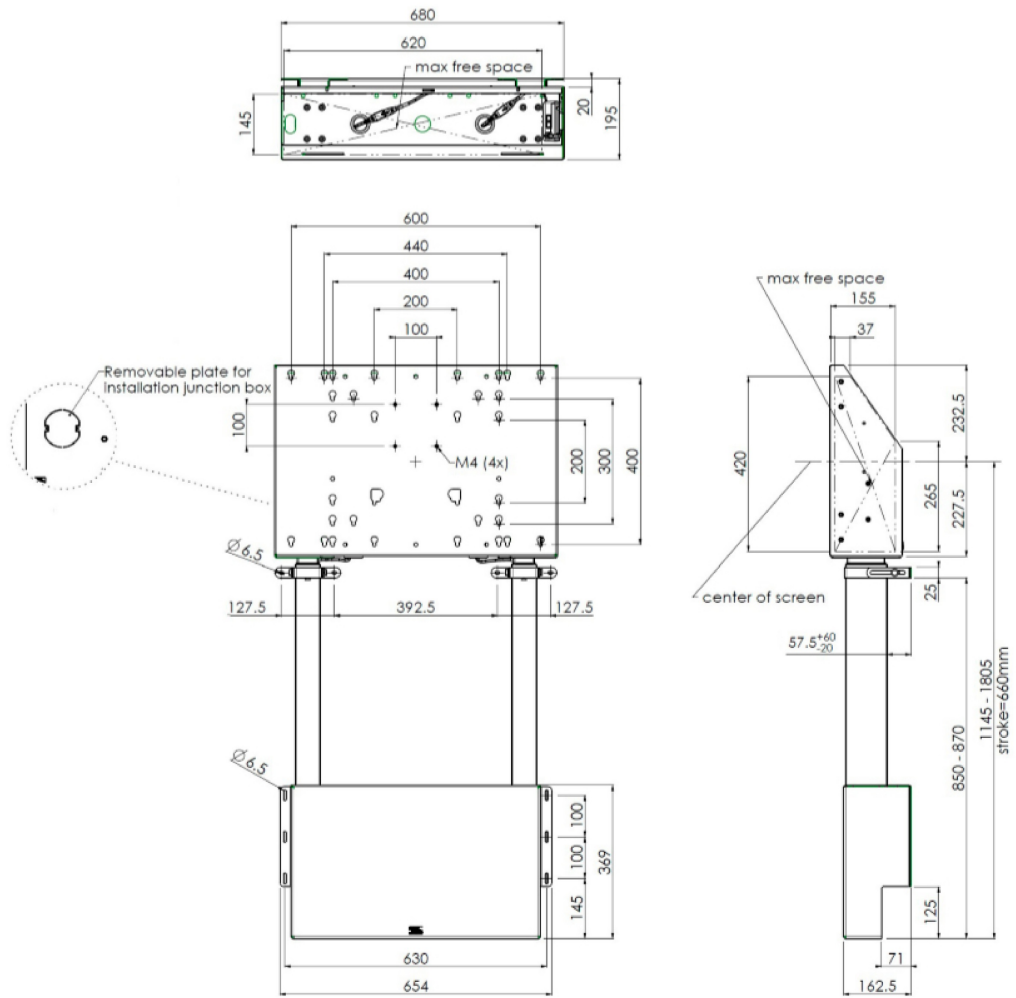

01 TECHNIKAI PARAMÉTEREK

Képernyő mérete

65" - 86"

Maximális teherbírás

120kg / monitor

All trademarks and registered trademarks acknowledged. E & O E. Specification subject to change without notice. All LCD's comply with ISO-9241-307:2008 in connection with pixel defects.