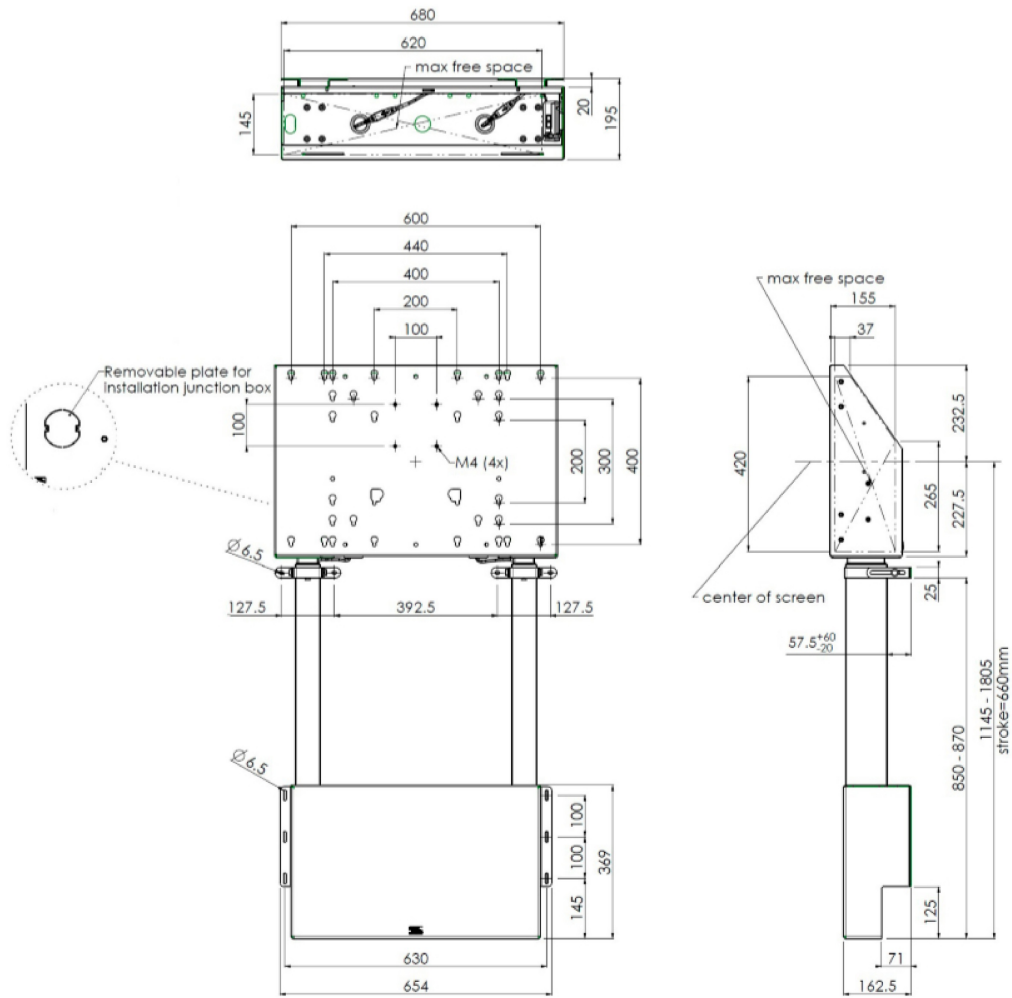

01 TEHNIČKA SPECIFIKACIJA

Veličina ekrana	65" - 86"
Maksimalna težina	120kg / monitor

EAN kod

4948570032433

All trademarks and registered trademarks acknowledged. E & O E. Specification subject to change without notice. All LCD's comply with ISO-9241-307:2008 in connection with pixel defects.