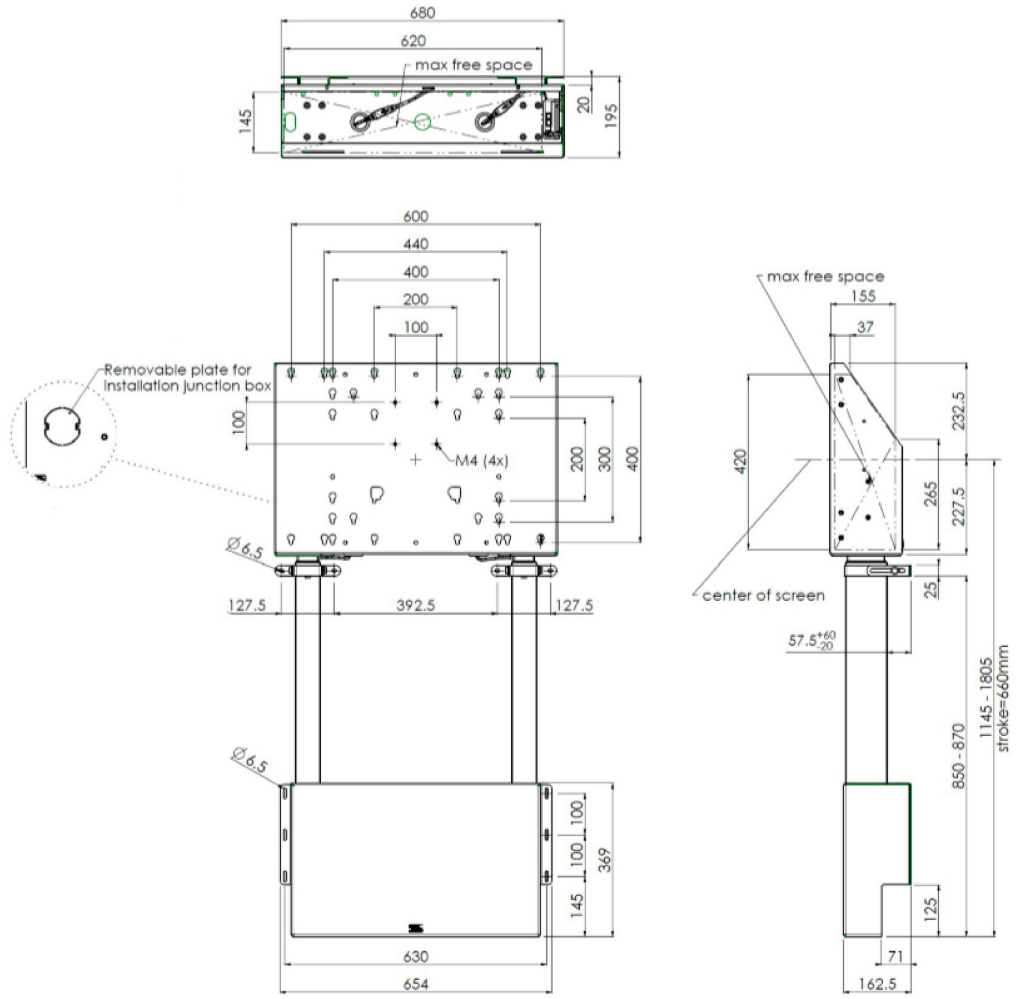

01 TEKNİK ÖZELLİK

Ekran boyutu

65" - 86"

Maksimum ağırlık kapasitesi

120kg / monitör

EAN kodu

4948570032433

All trademarks and registered trademarks acknowledged. E & O E. Specification subject to change without notice. All LCD's comply with ISO-9241-307:2008 in connection with pixel defects.