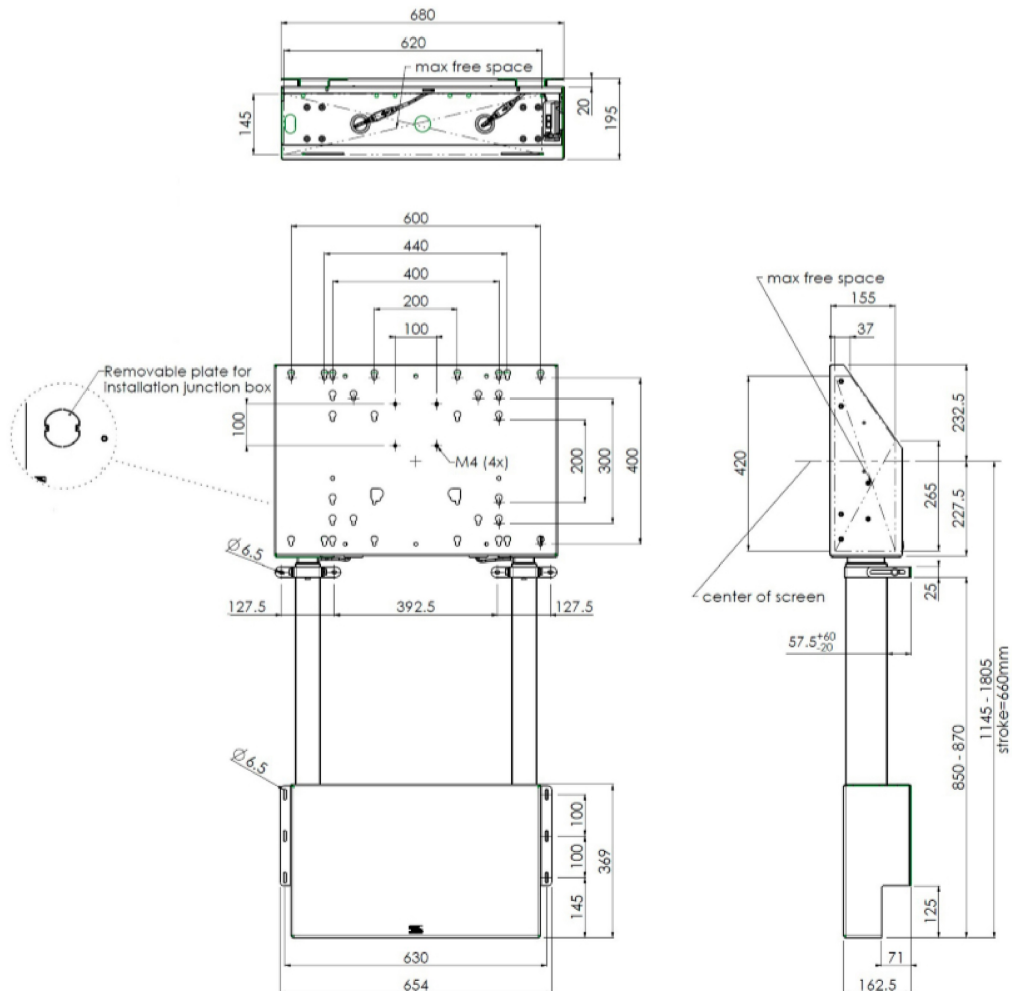

01 TEKNİK ÖZELLİK

Ekran boyutu

65" - 86"

Maksimum ağırlık kapasitesi

120kg / monitör

EAN kodu

4948570032433

All trademarks and registered trademarks acknowledged. E & O E. Specification subject to change without notice. All LCD's comply with ISO-9241-307:2008 in connection with pixel defects.