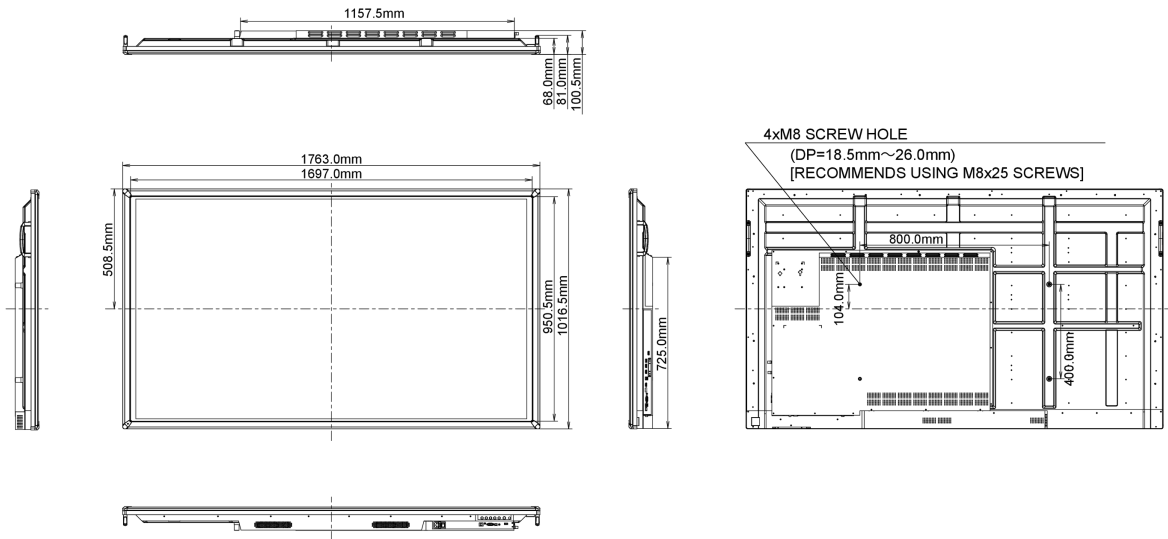

## 10 DIMENSIONS / WEIGHT

<b>Product dimensions W x H x D</b>	1763.5 x 1016.5 x 100.5mm
<b>Weight (without box)</b>	56kg
<b>EAN code</b>	4948570115471

All trademarks and registered trademarks acknowledged. E & O E. Specification subject to change without notice. All LCD's comply with ISO-9241-307:2008 in connection with pixel defects.