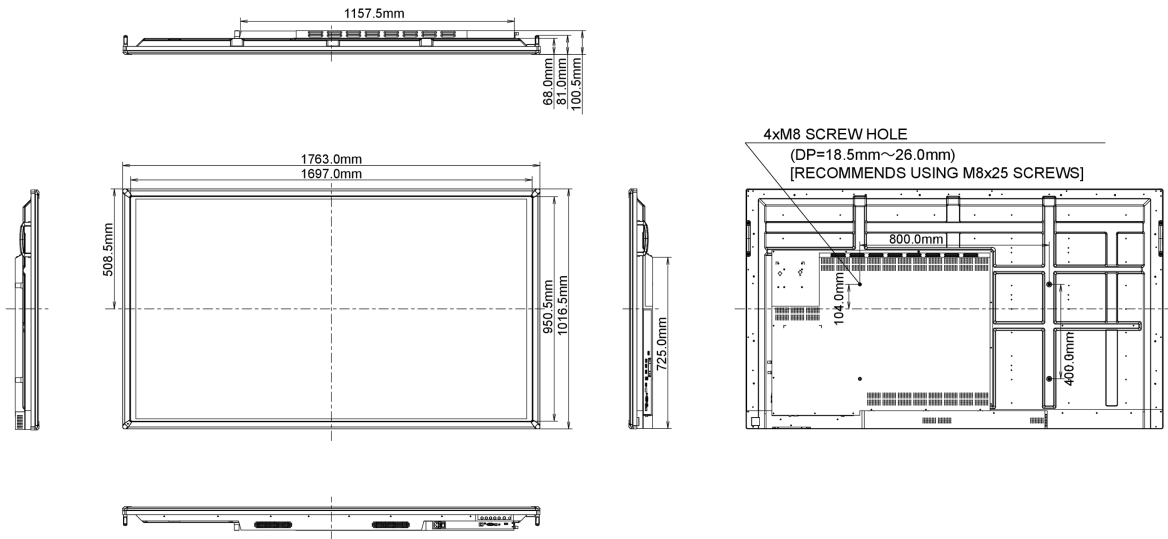

10 DIMENZIJE / TEŽINA

Dimenzije proizvoda Š x V x D	1763.5 x 1016.5 x 100.5mm
Težina (bez kutije)	56kg
EAN kod	4948570115471

All trademarks and registered trademarks acknowledged. E & O E. Specification subject to change without notice. All LCD's comply with ISO-9241-307:2008 in connection with pixel defects.