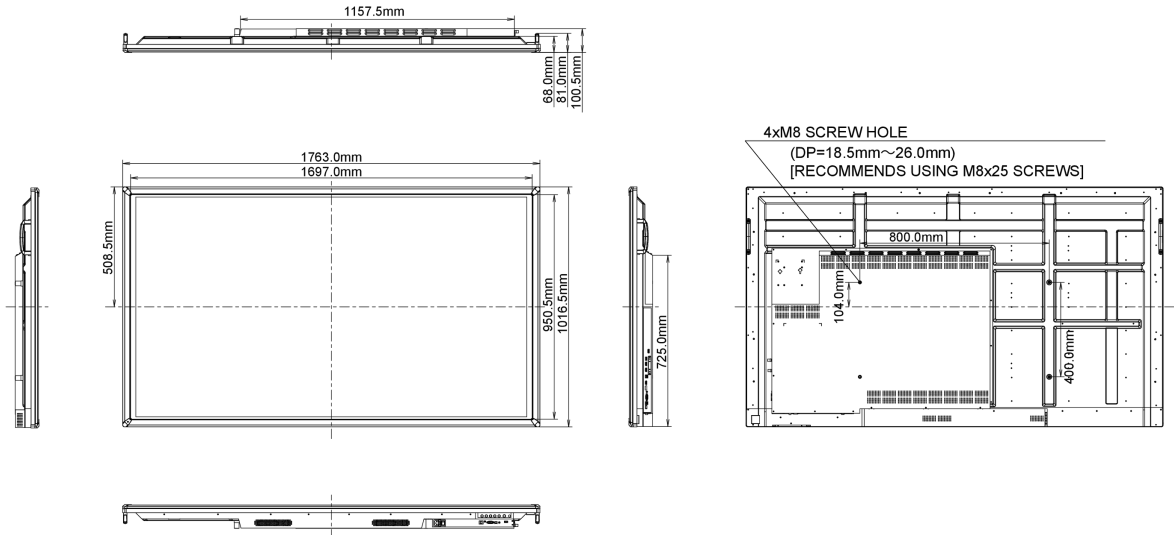

Ürün boyutları G x Y x D

1763.5 x 1016.5 x 100.5mm

Ağırlık (kutu hariç)

56kg

EAN kodu

4948570115471

All trademarks and registered trademarks acknowledged. E & O E. Specification subject to change without notice. All LCD's comply with ISO-9241-307:2008 in connection with pixel defects.